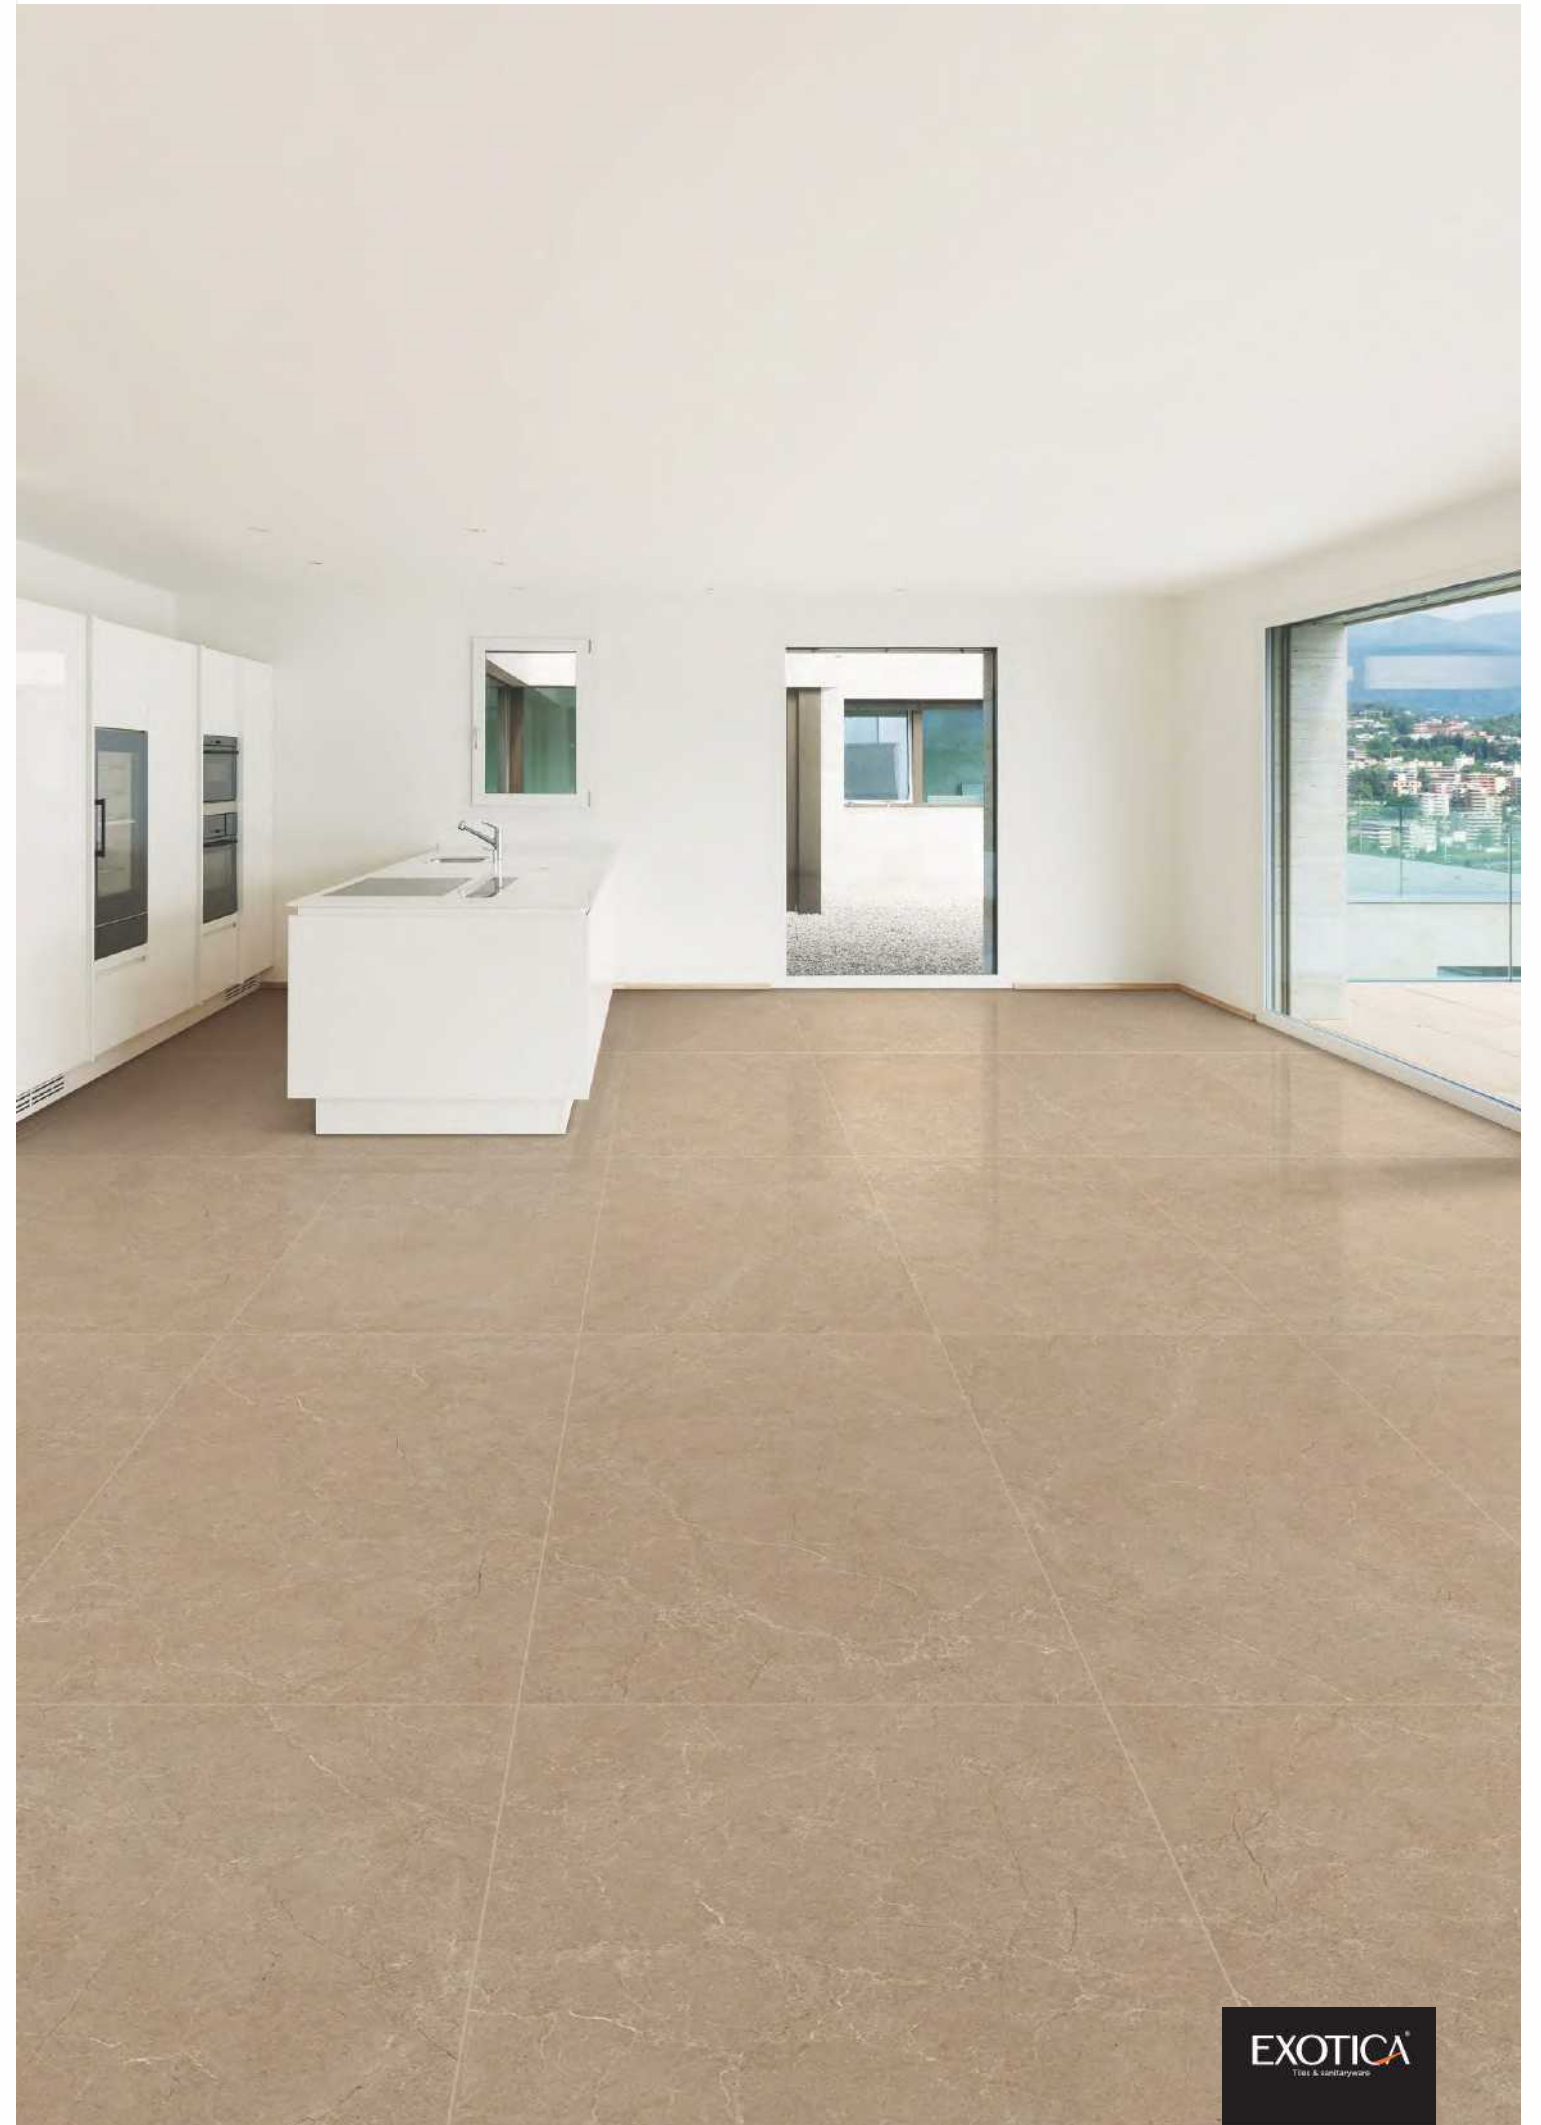

Glossy
Finish

800x1600mm

Colour
Moods

EXOTICA
Tiles & sanitaryware

Regal Sicilia Brown

Faces

4

EXOTICA
Tiles & sanitaryware