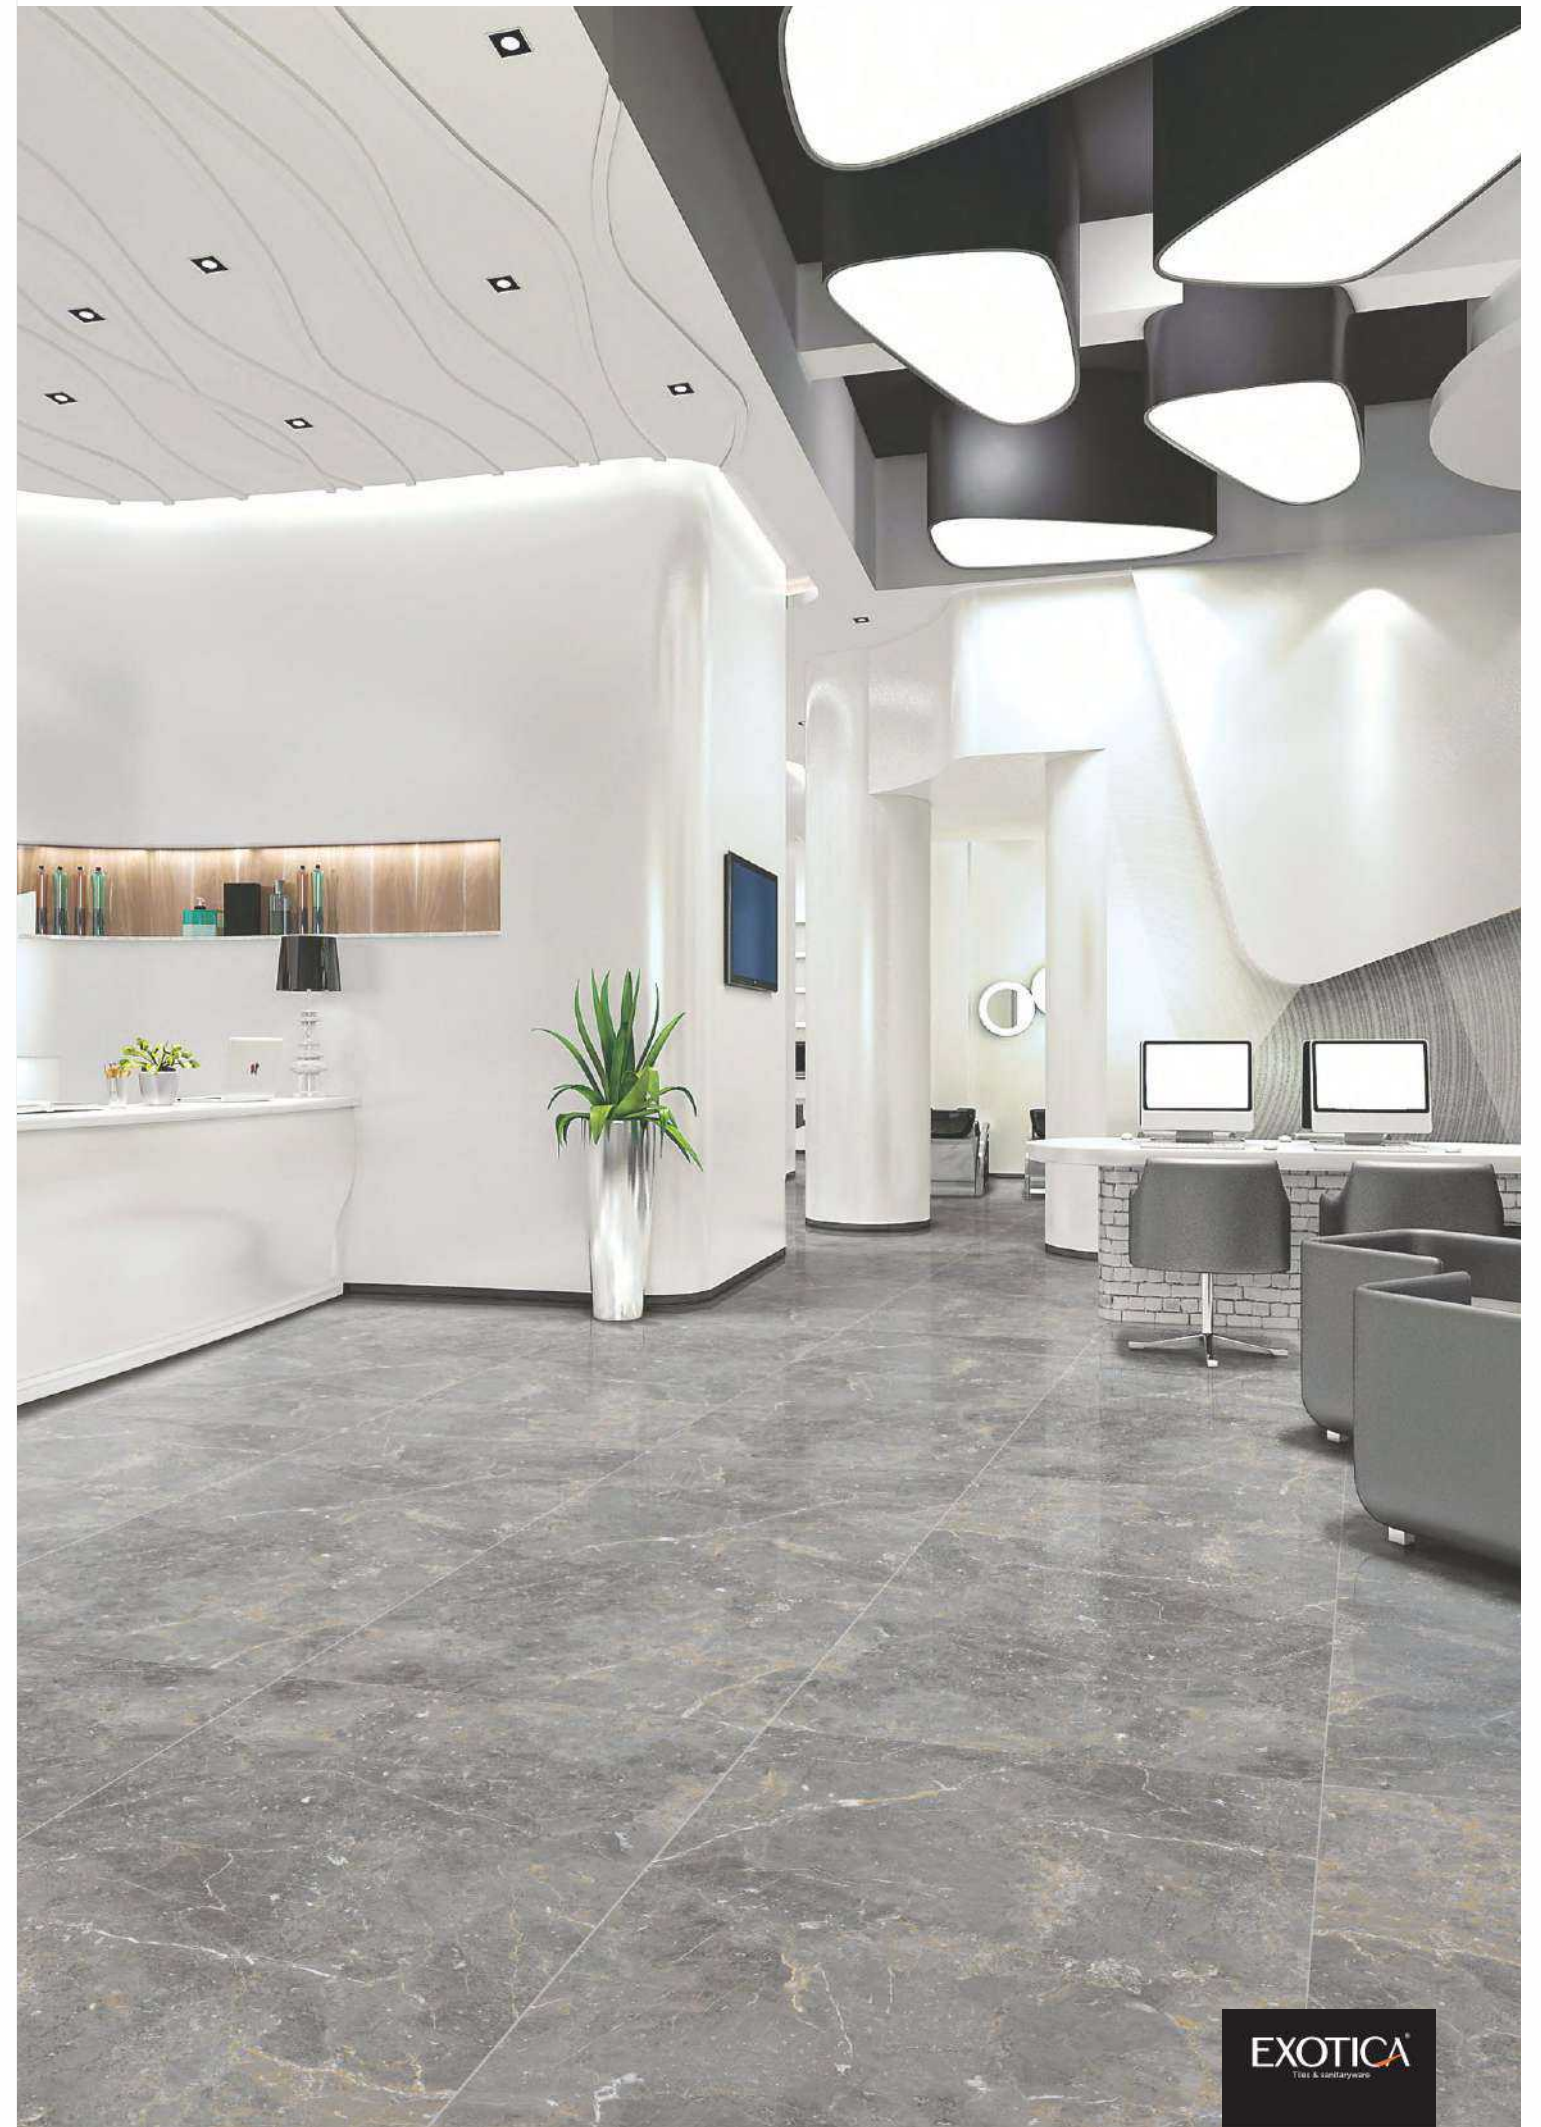

Glossy
Finish

800x1600mm

Colour
Moods

EXOTICA
Tiles & sanitaryware

Regal Glacia Smoke

Faces

3

EXOTICA
Tiles & sanitaryware