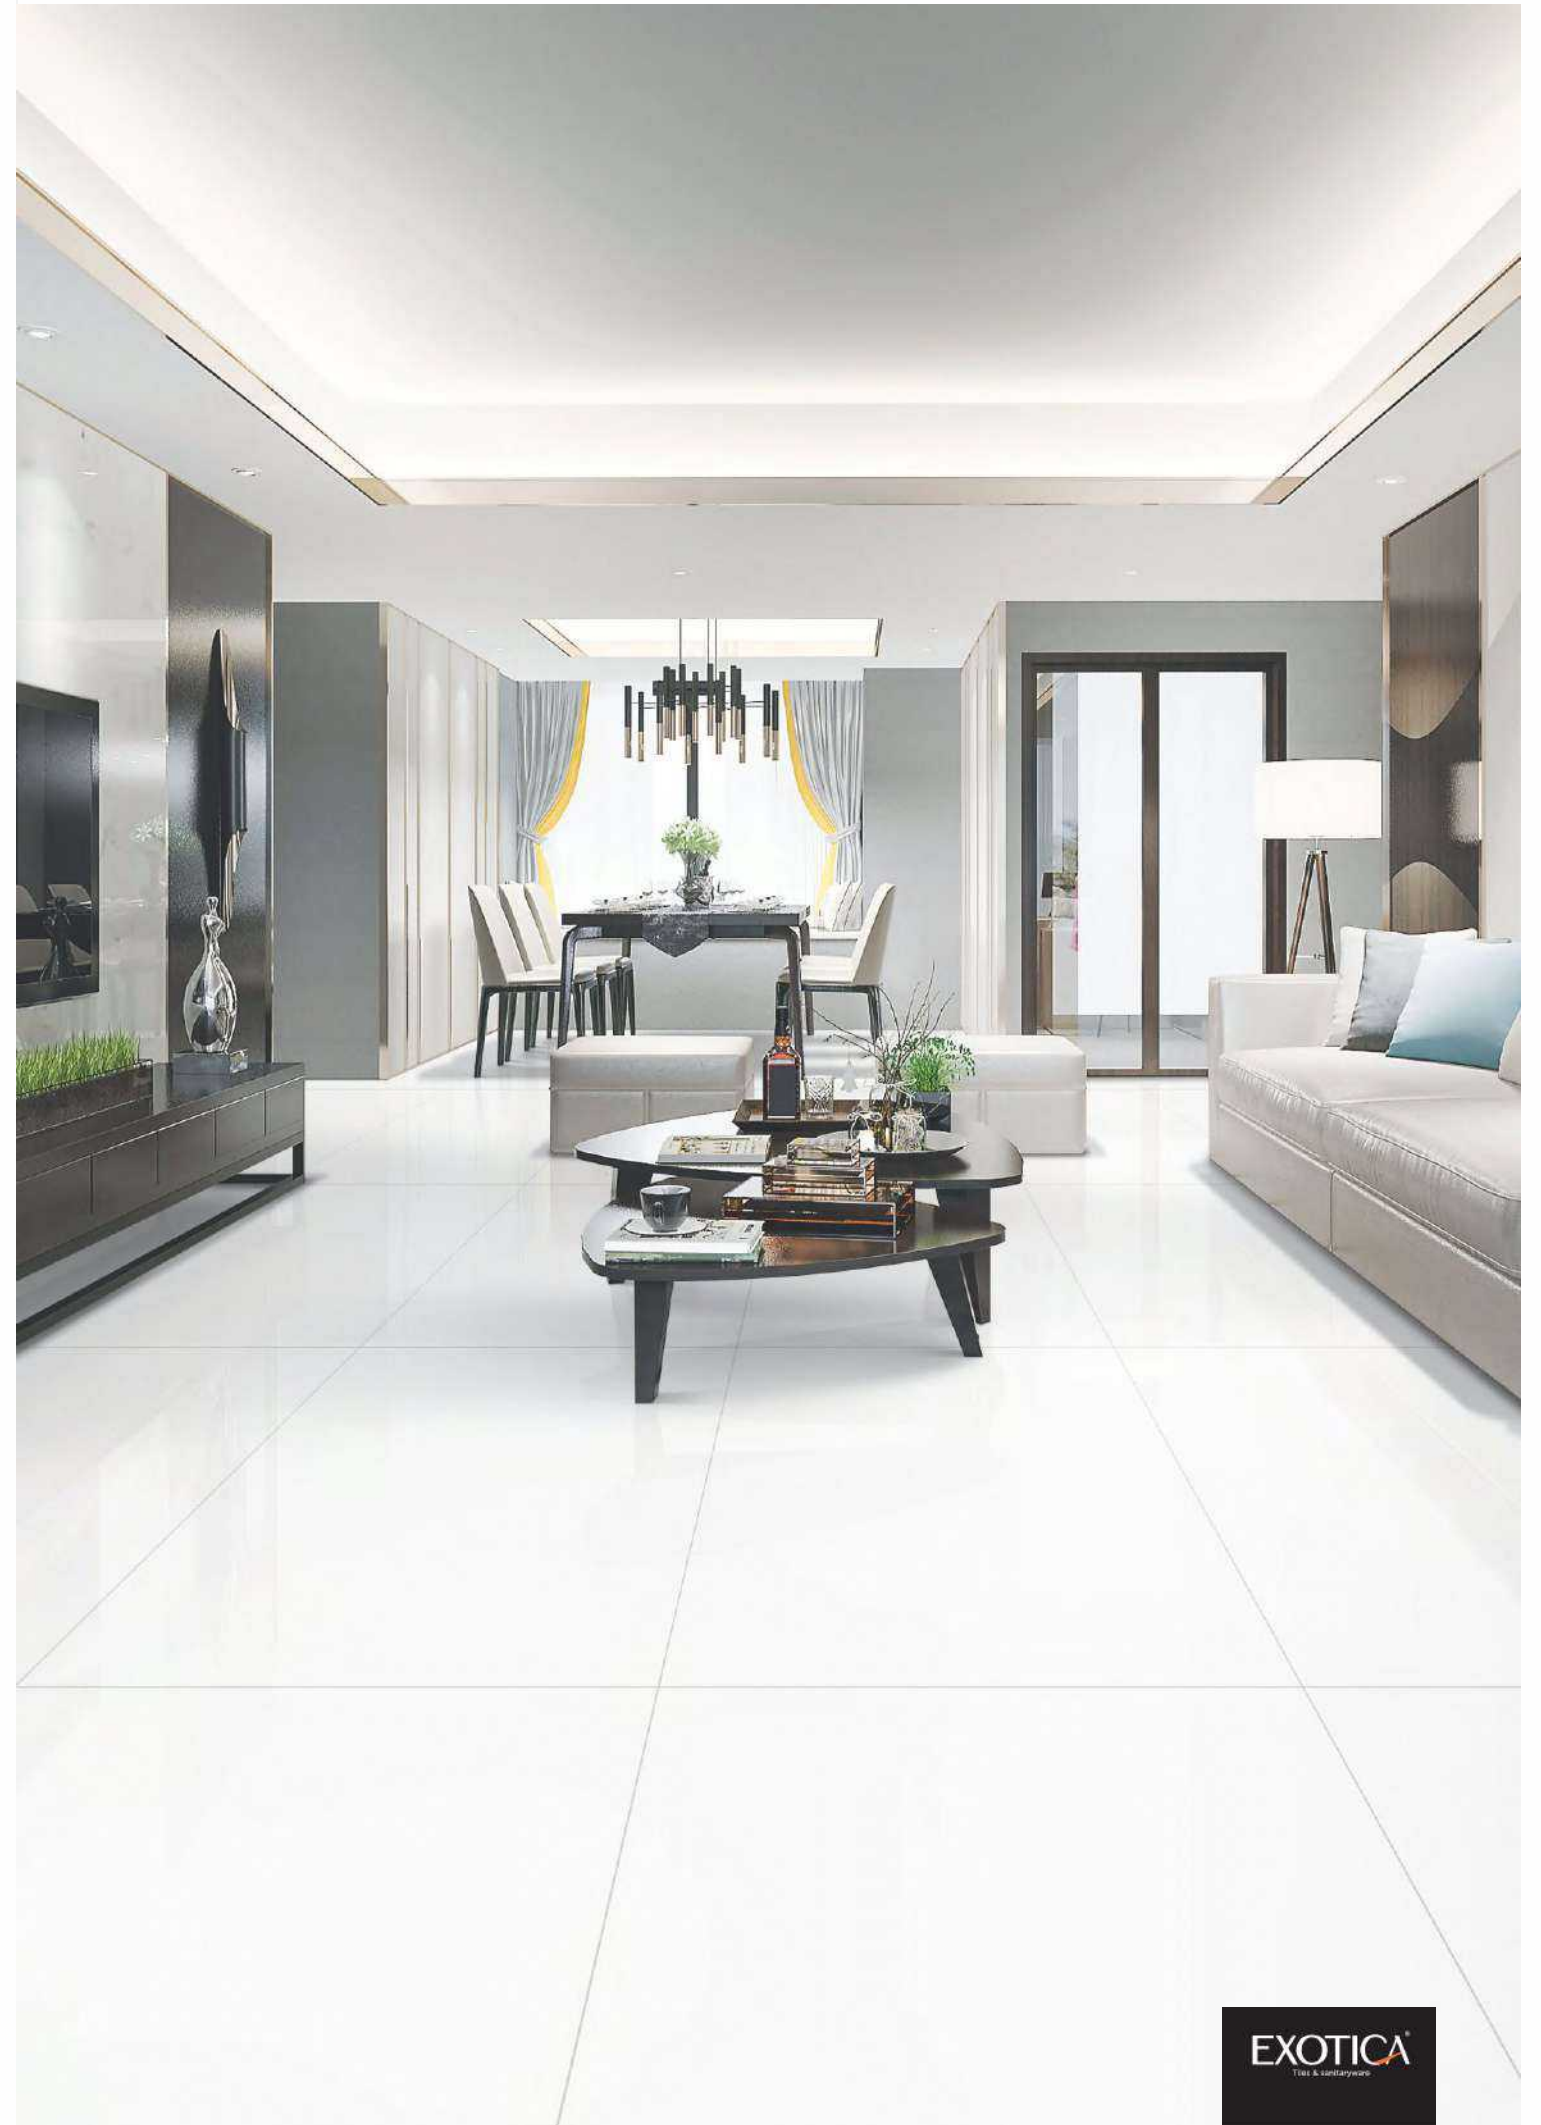

Glossy
Finish

800x1600mm

Colour
Moods

EXOTICA
Tiles & sanitaryware

Regal Plain White

EXOTICA
Tiles & sanitaryware

Glossy

Finish