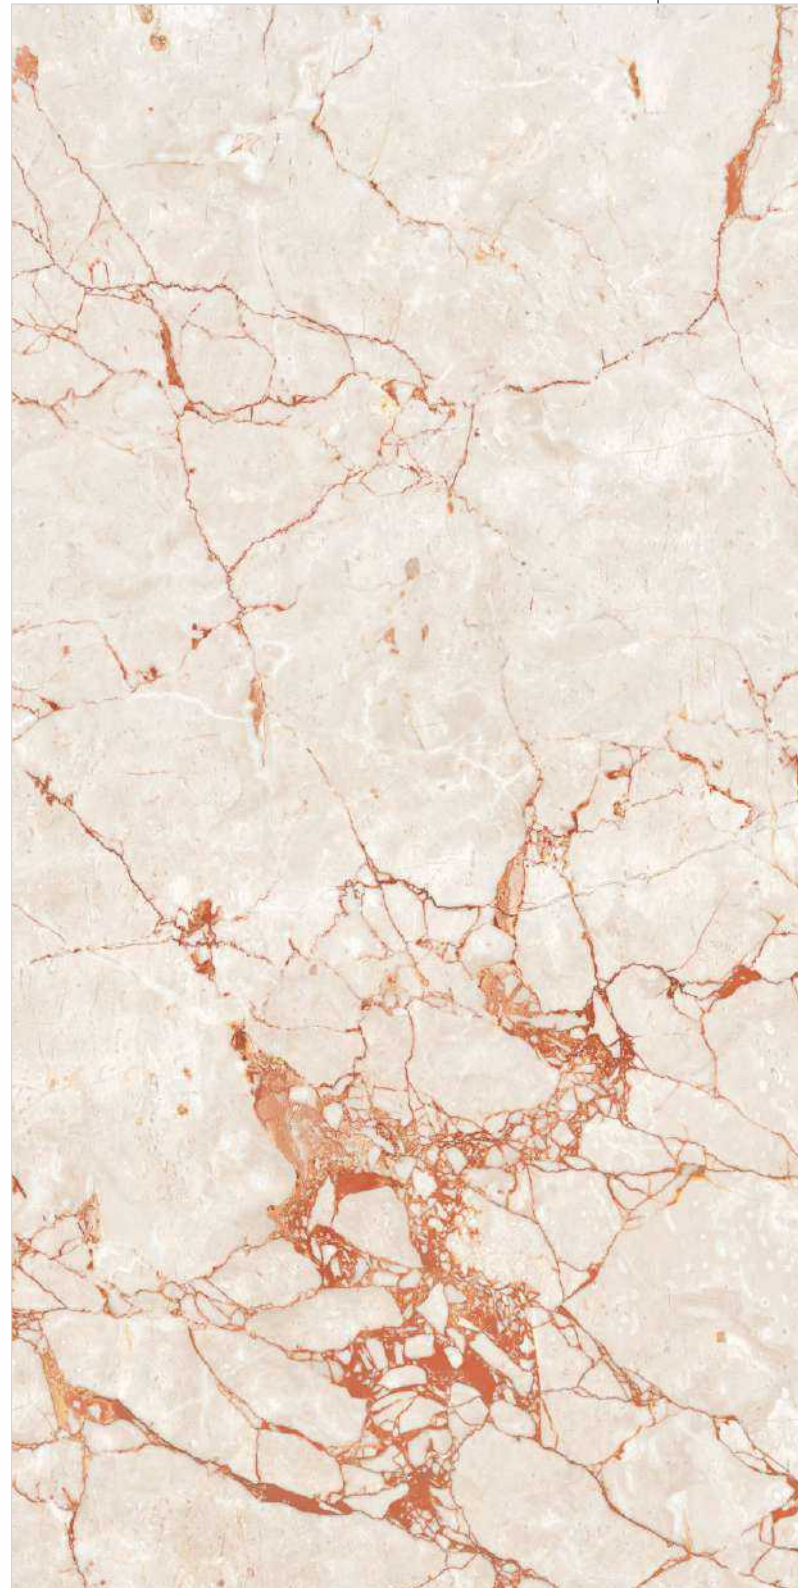

Carving

Finish

800x1600mm

Colour
Moods

EXOTICA
Tiles & sanitaryware

Regal Rosalino Crema

Faces

3

Actual Tile Image