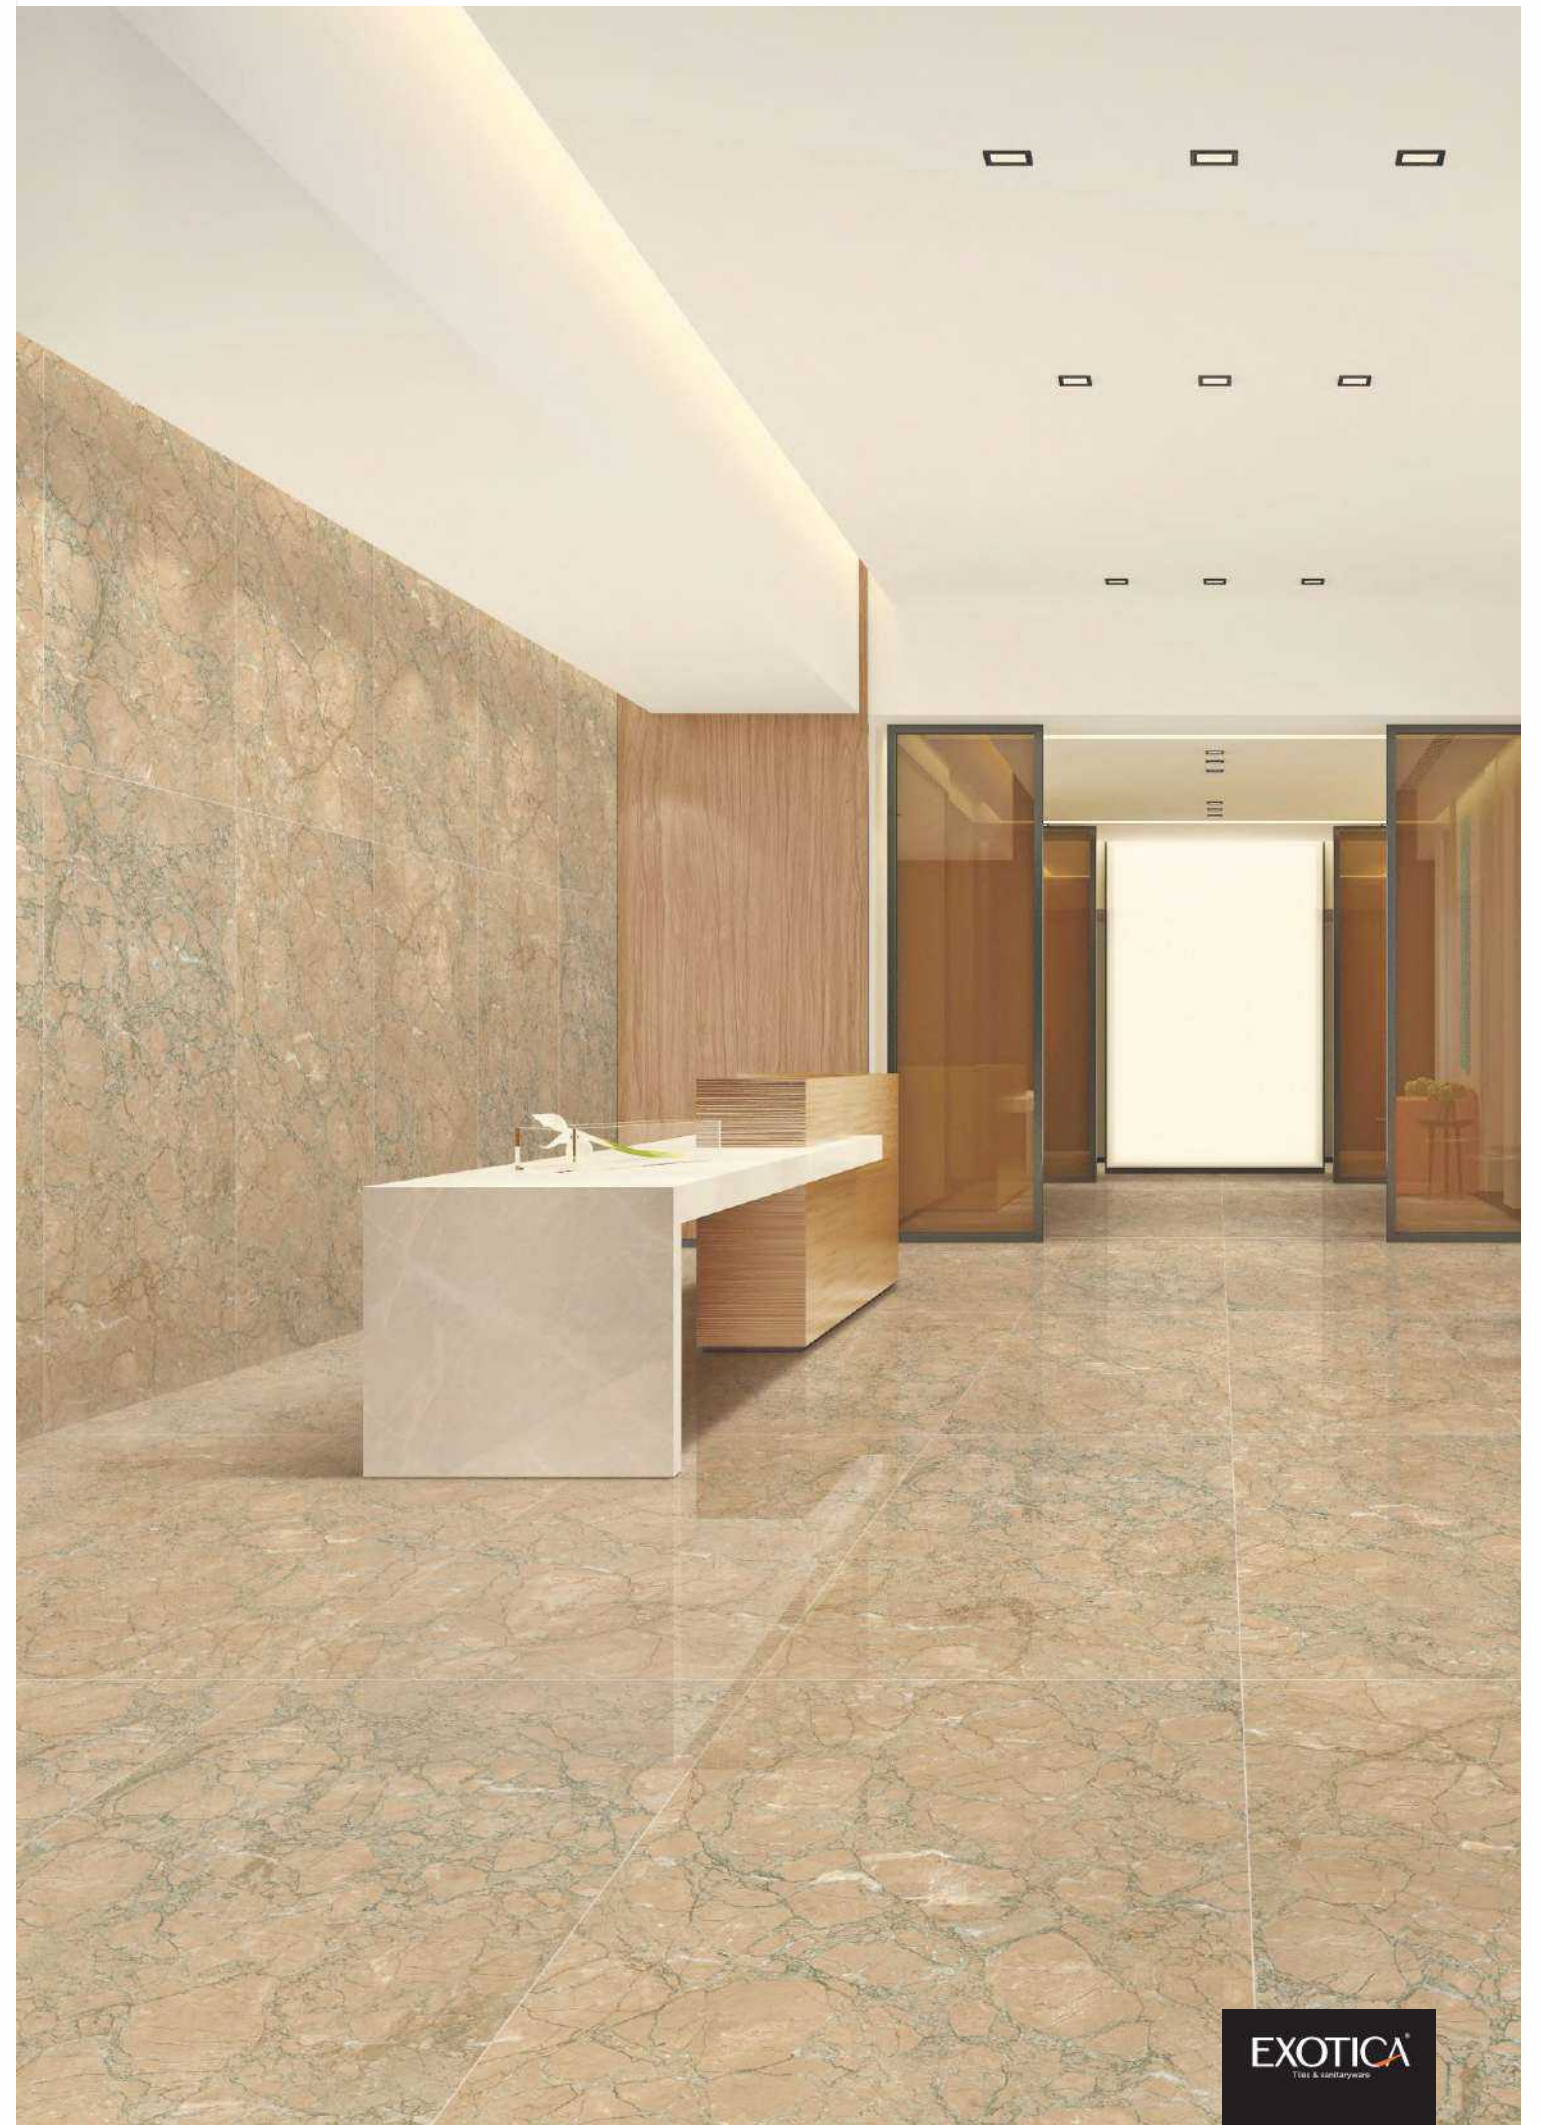

High Gloss
Finish

800x1600mm

Colour
Moods

EXOTICA®
Tiles & sanitaryware

Regal Irish Green

Faces

3

EXOTICA®
Tiles & sanitaryware