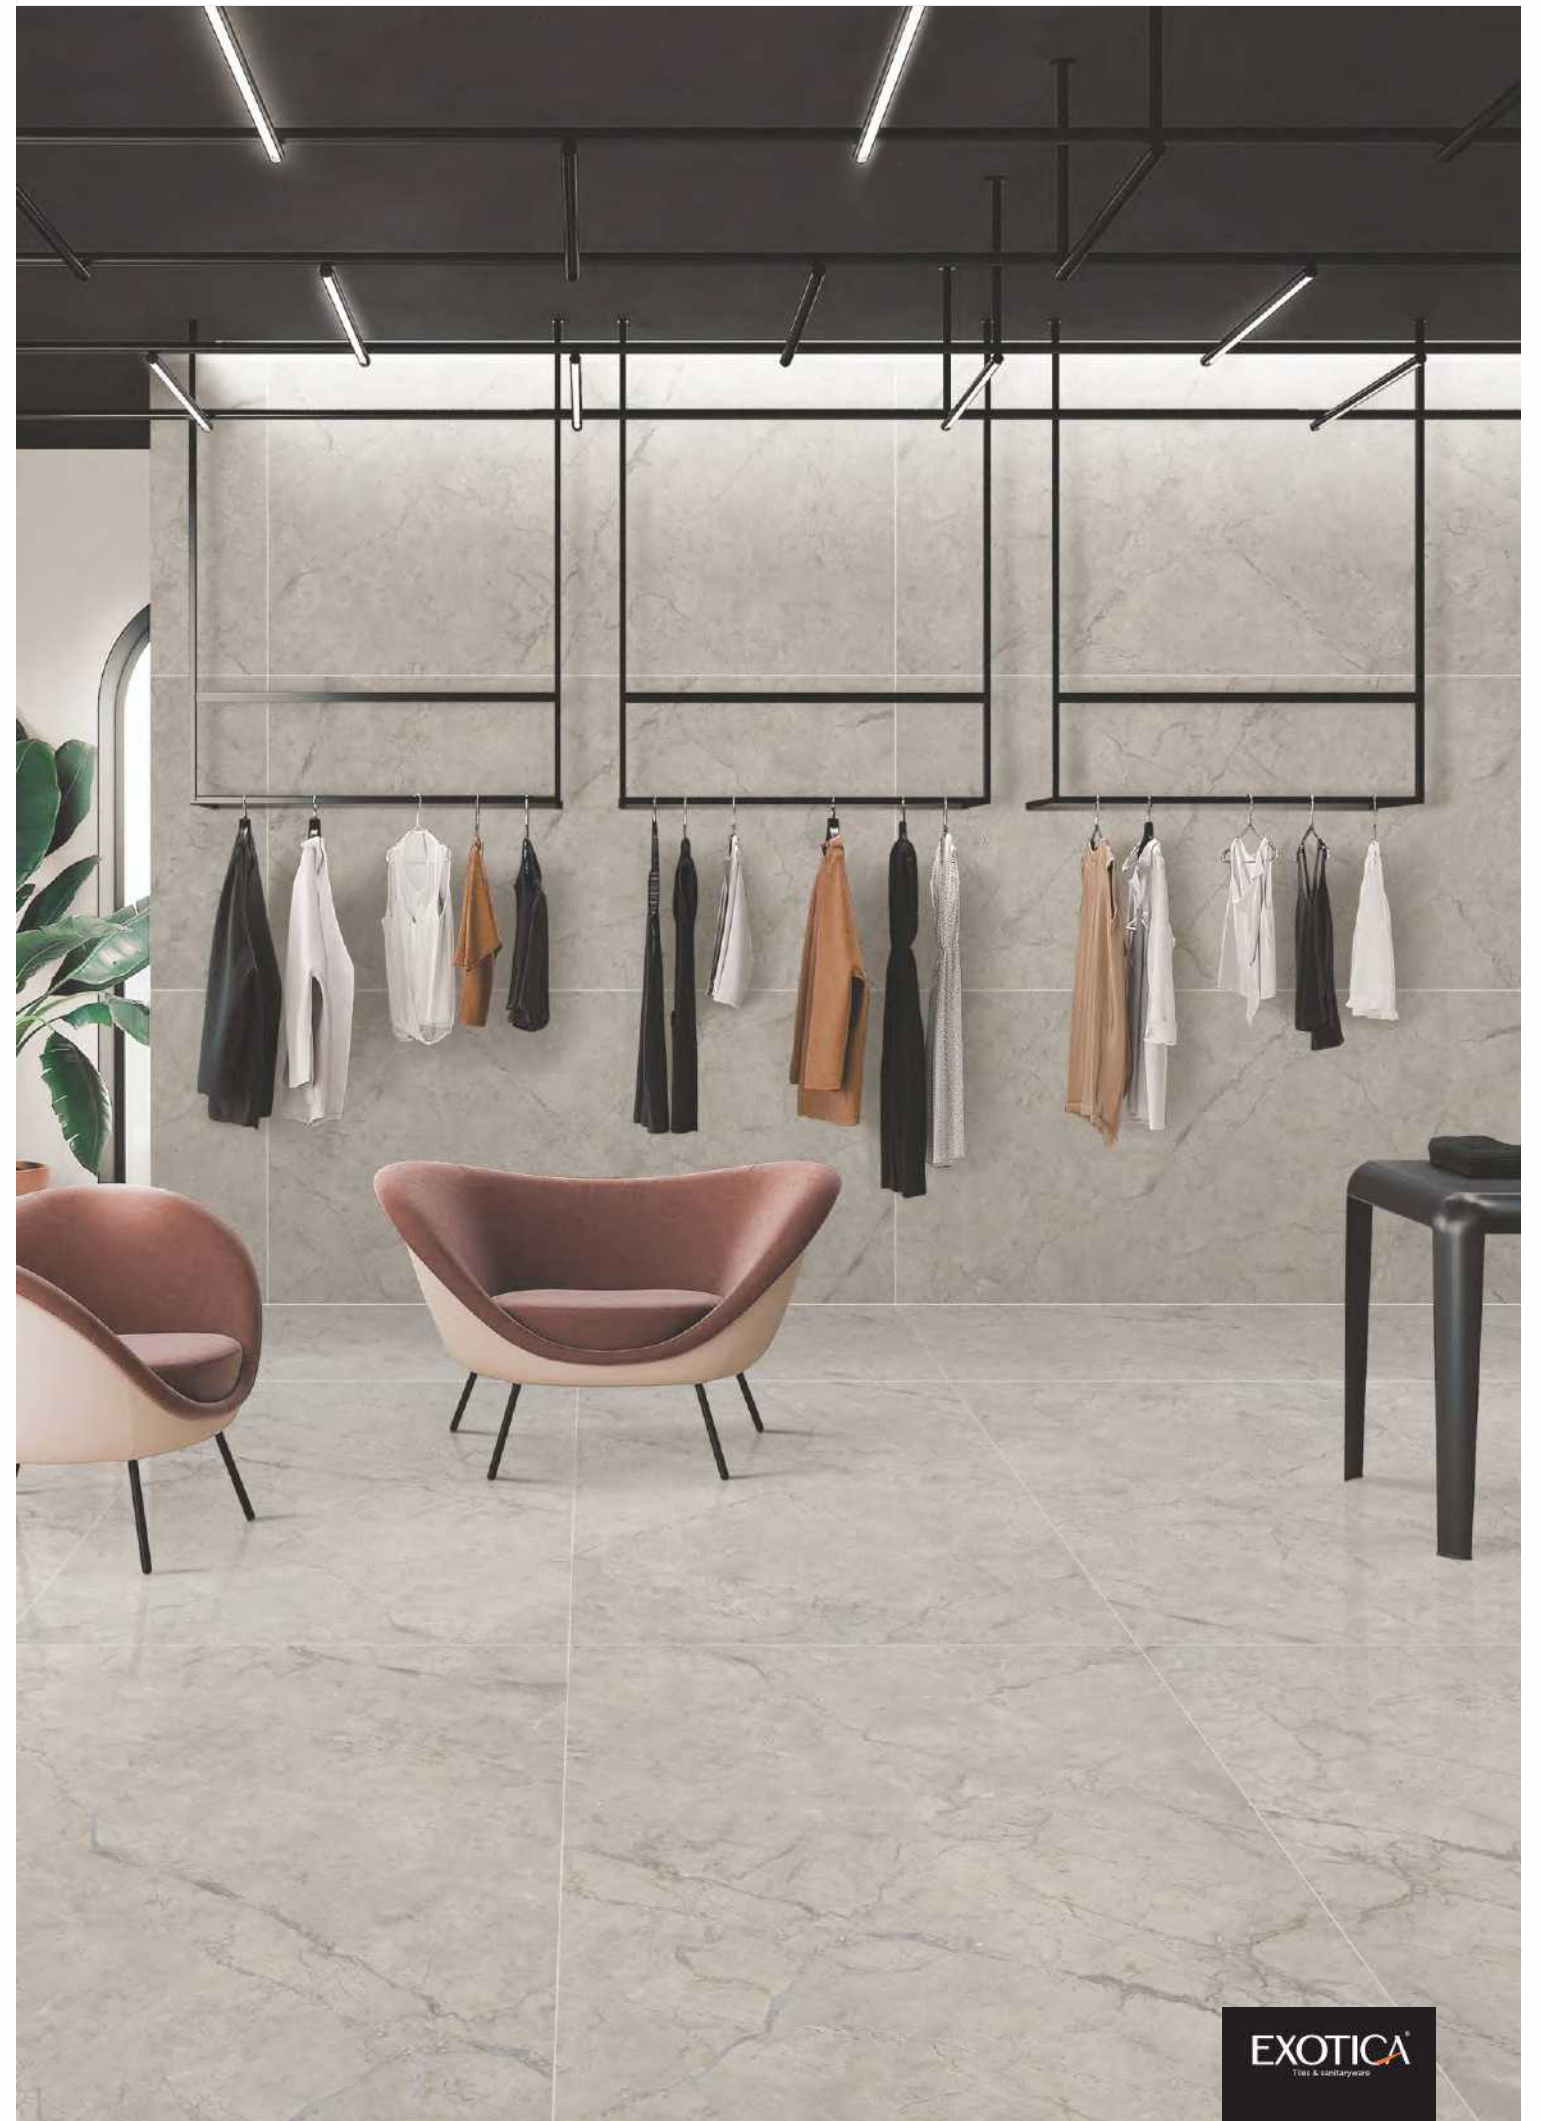

Glossy
Finish

800x1600mm

Colour
Moods

EXOTICA
Tiles & sanitaryware

Regal Esperda Grey

Faces

3

EXOTICA
Tiles & sanitaryware