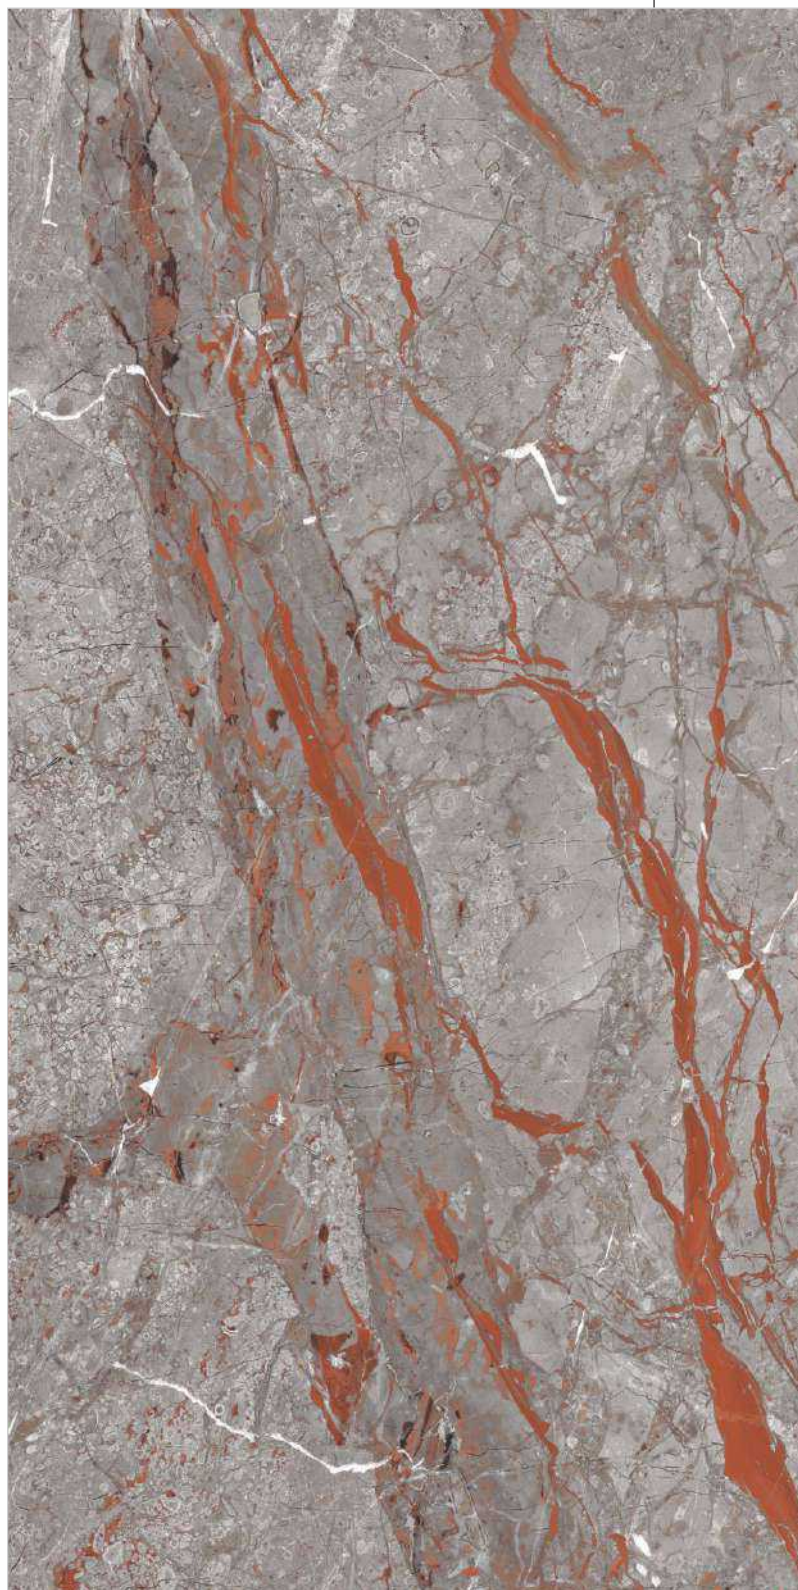

High Gloss
Finish

800x1600mm

Colour
Moods

EXOTICA
Tiles & sanitaryware

Regal Breccia Marina
Grey

Faces

3

EXOTICA
Tiles & sanitaryware