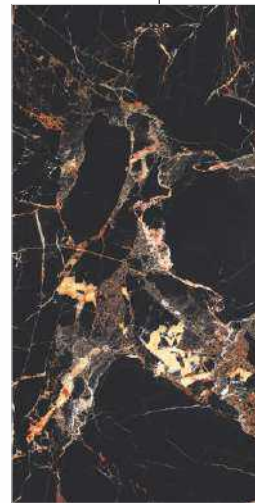

Black High Gloss

Finish

800x1600mm

Colour
Moods

EXOTICA®
Tiles & sanitaryware

Regal Levadia Black

Faces

3

EXOTICA®
Tiles & sanitaryware