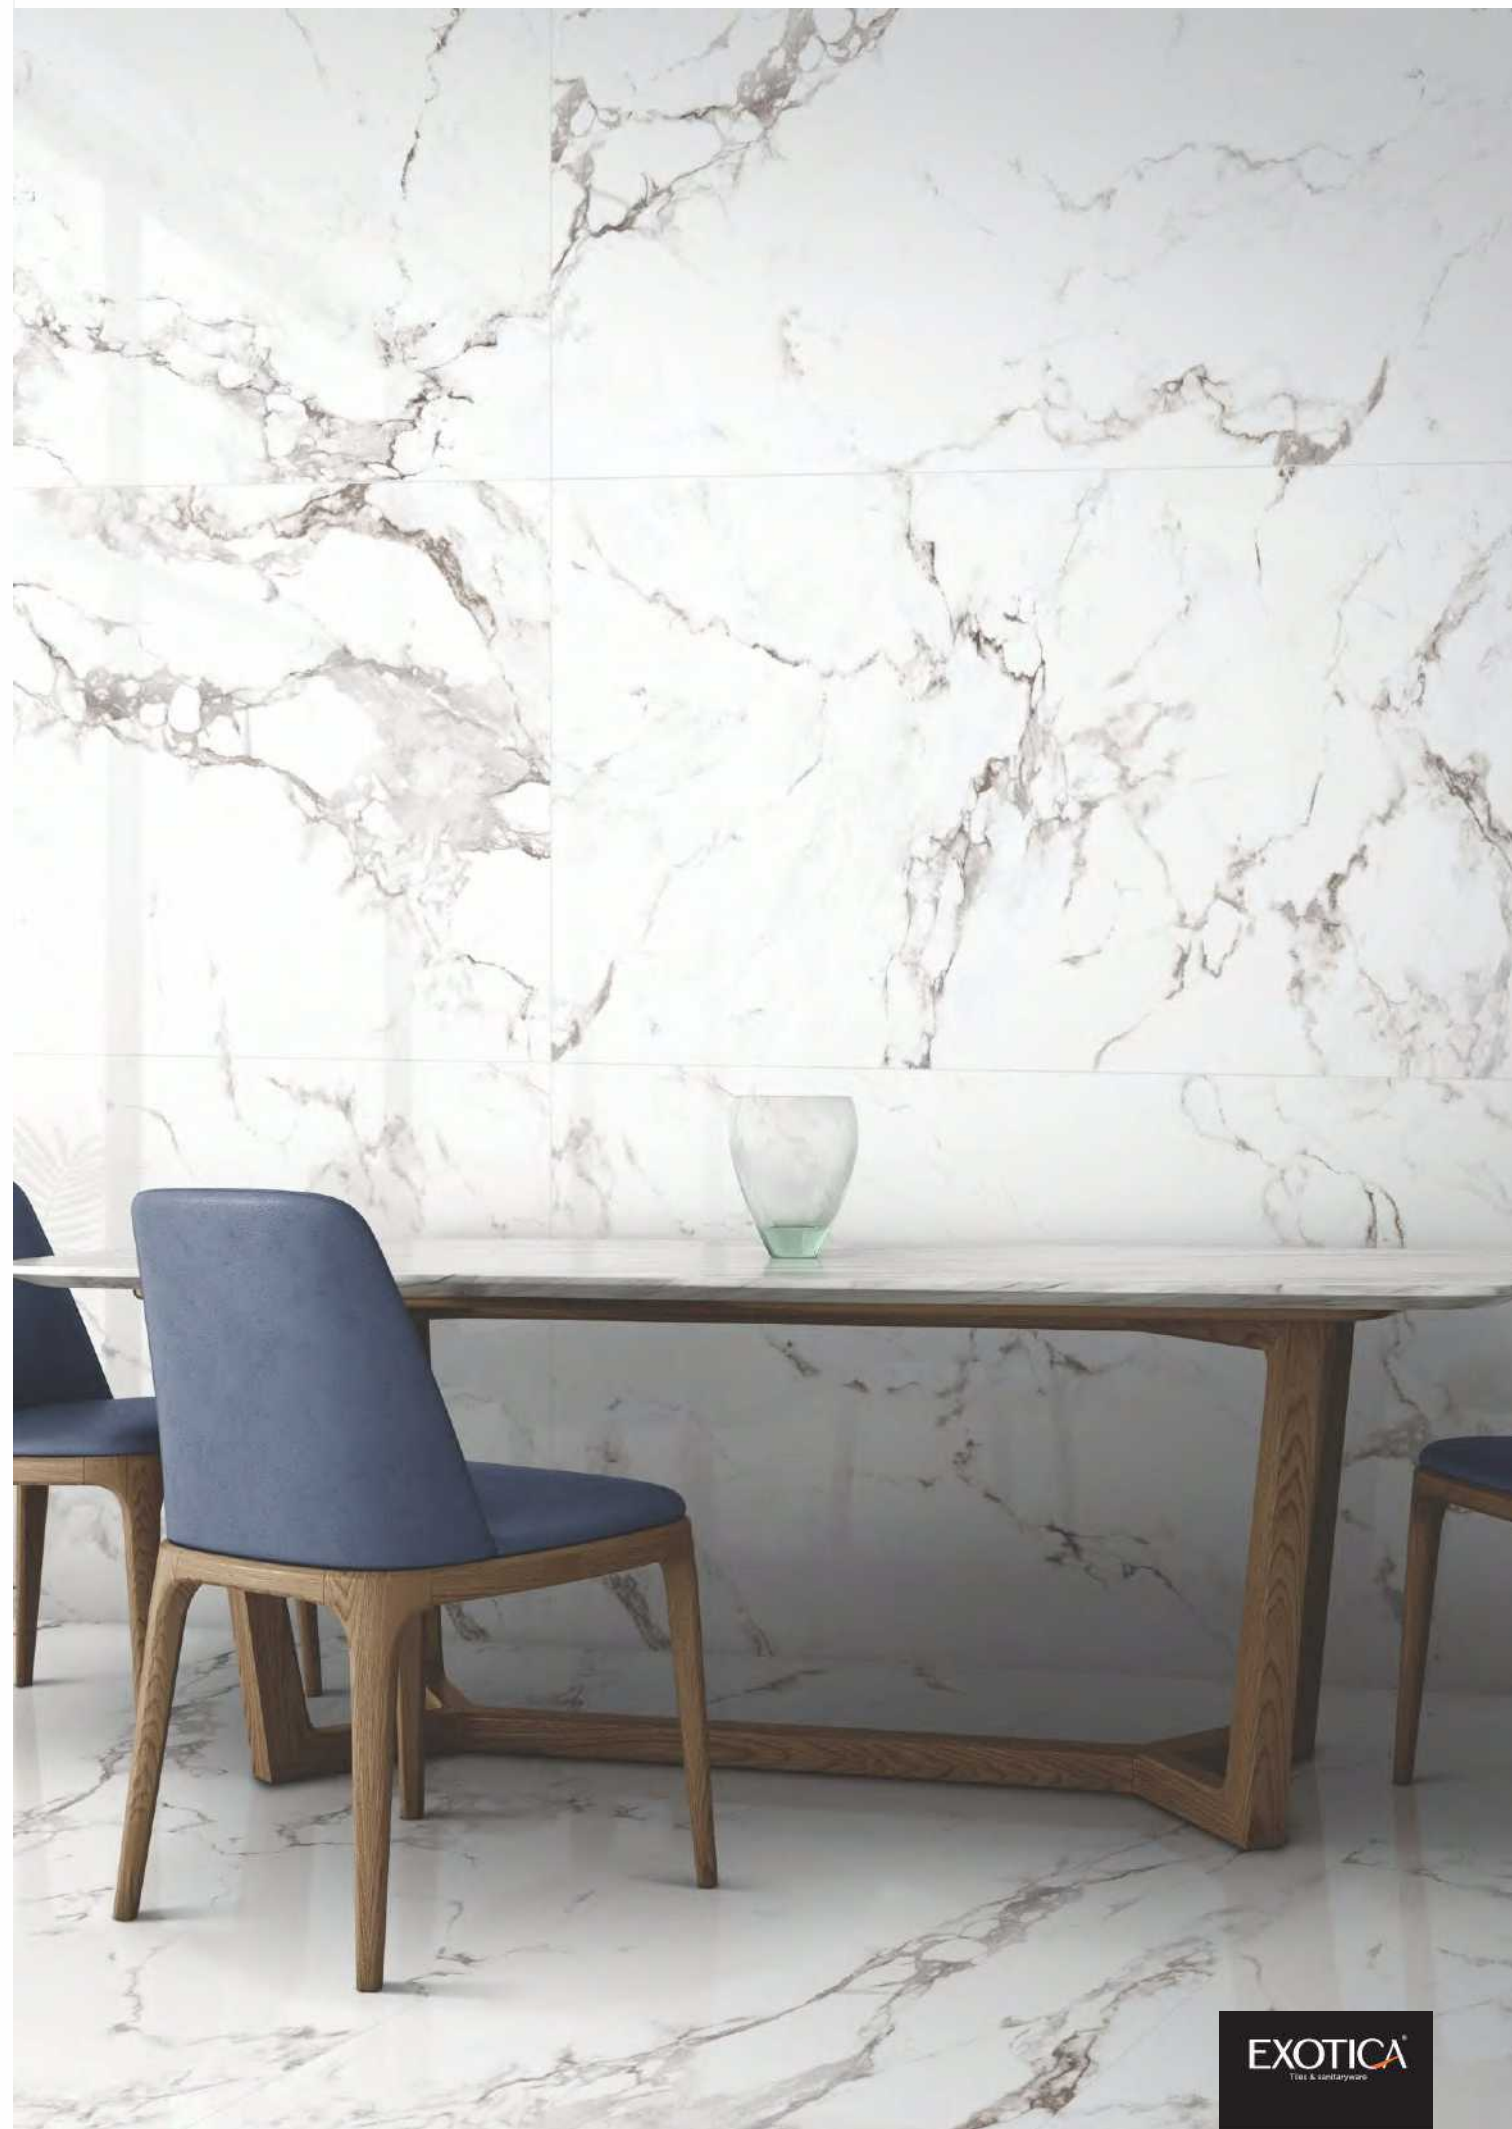

800x1600mm

Colour
Moods

EXOTICA[®]
Tiles & sanitaryware

Regal Borghini Grey

Faces

8

EXOTICA[®]
Tiles & sanitaryware

Glossy