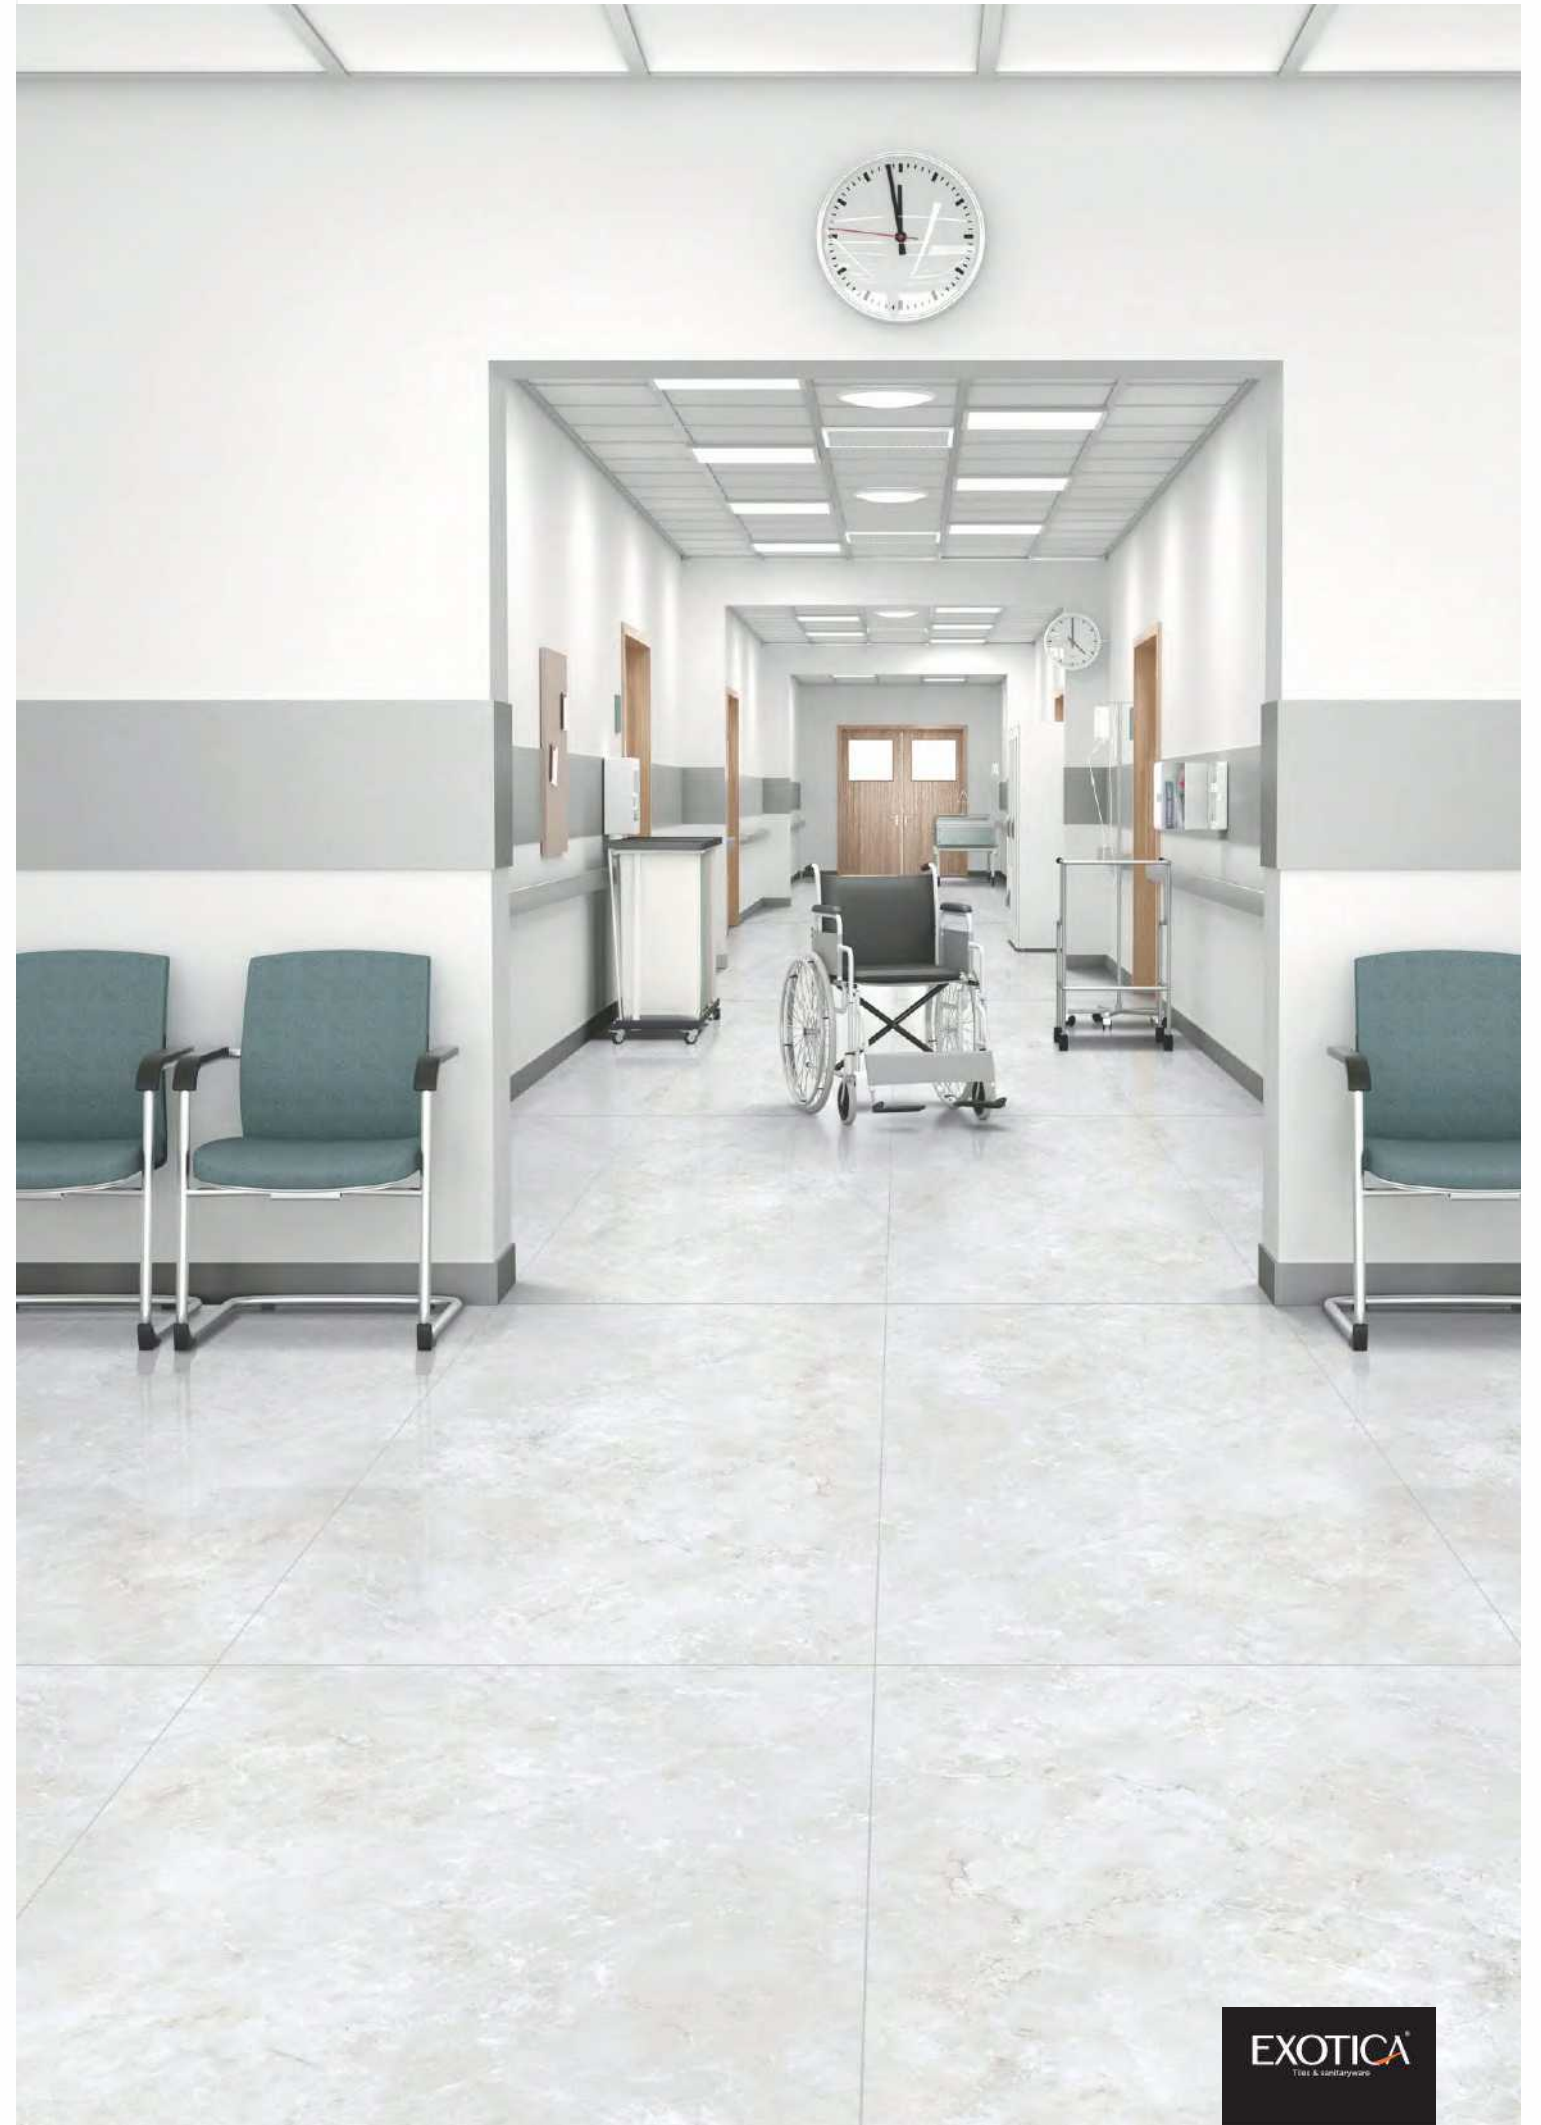

Glossy
Finish

800x1600mm

Colour
Moods

EXOTICA®
Tiles & sanitaryware

Regal Silver Verona

Faces

2

EXOTICA®
Tiles & sanitaryware