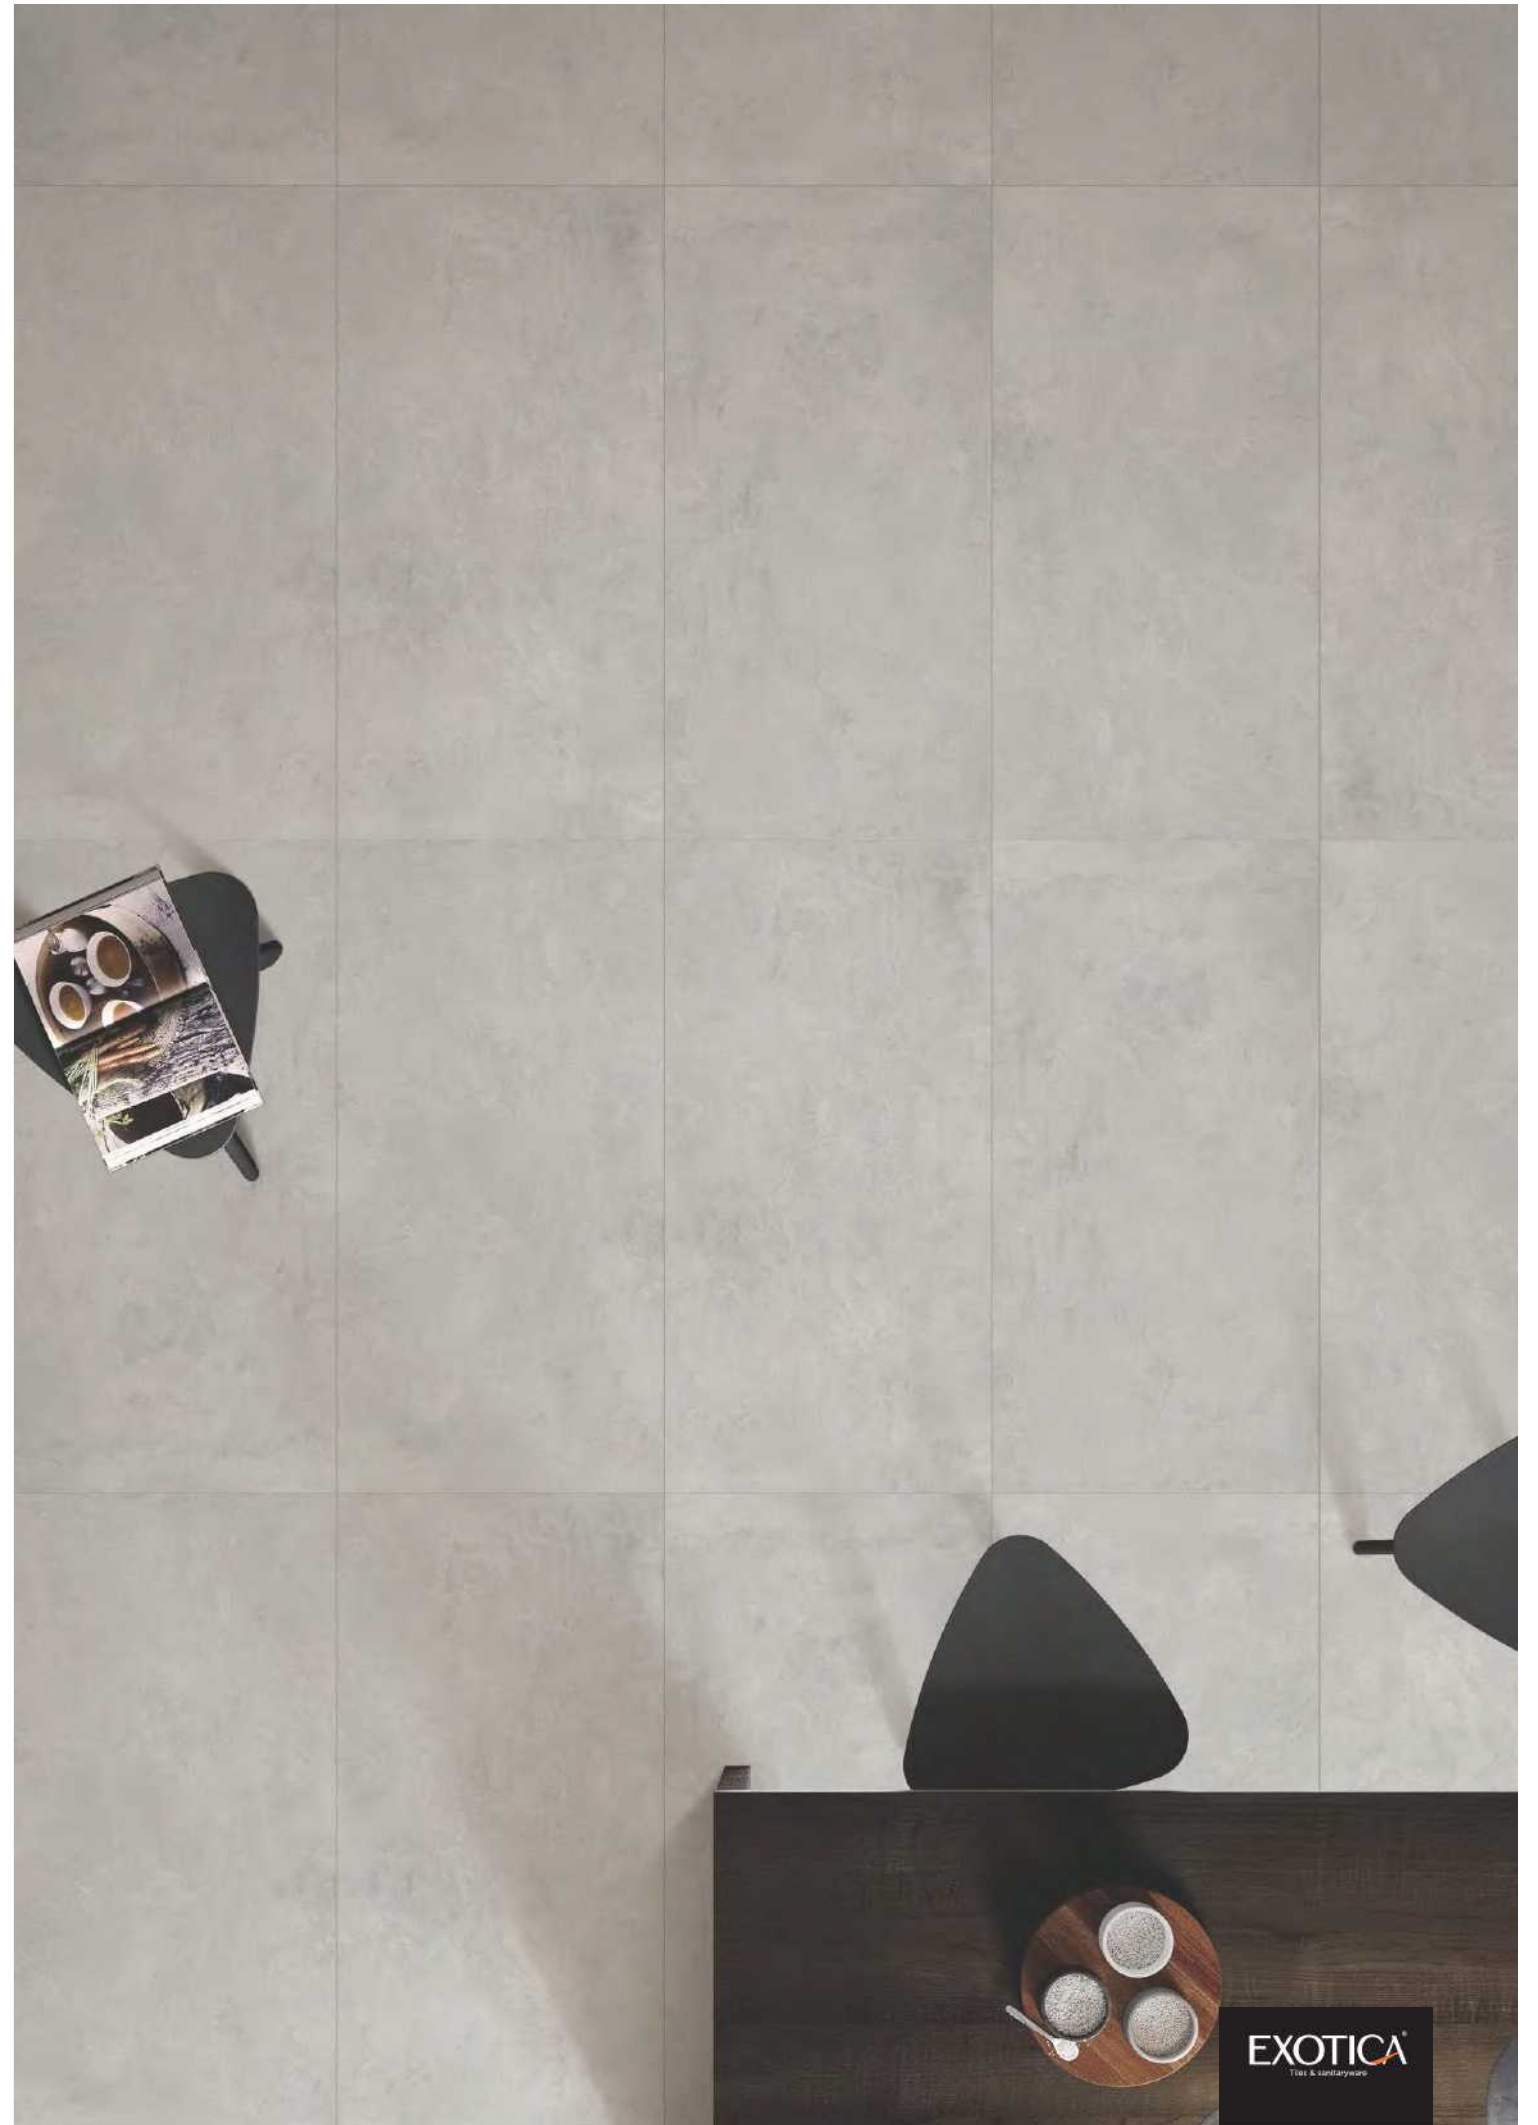

Rustic
Finish

800x1600mm

Colour
Moods

EXOTICA®
Tiles & sanitaryware

Regal Symphony
Gris

Faces

3