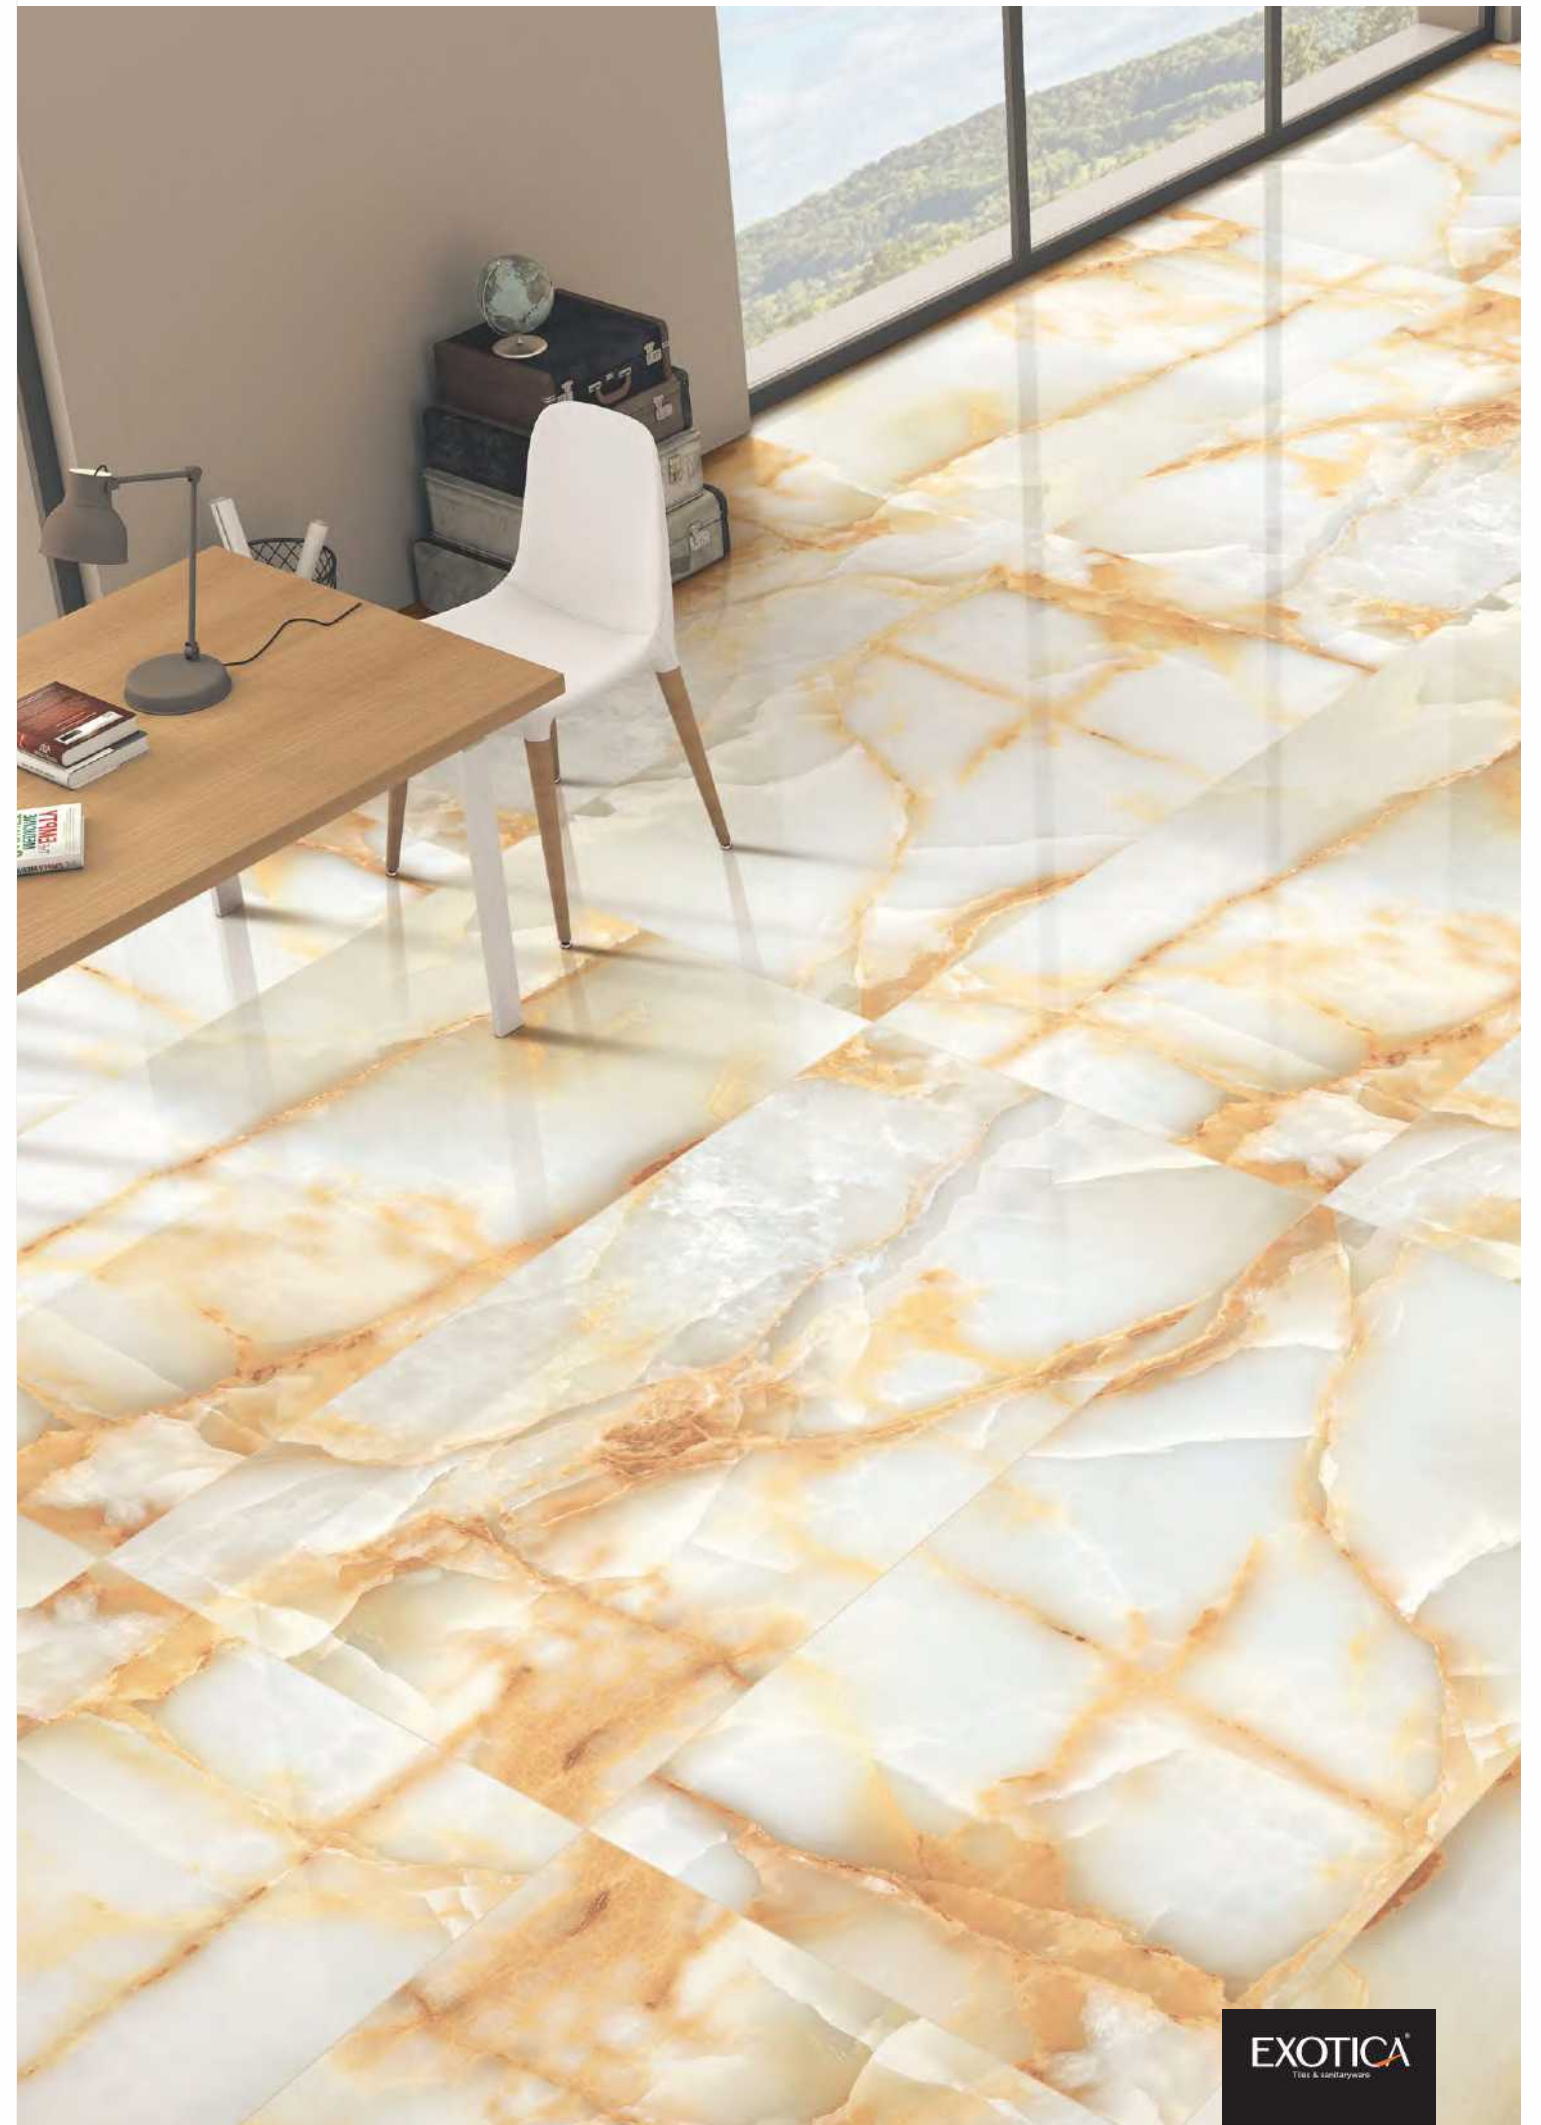

High Gloss
Finish

800x1600mm

Colour
Moods

EXOTICA®
Tiles & sanitaryware

Regal Gold Crystal
Onyx

Faces

3

EXOTICA®
Tiles & sanitaryware