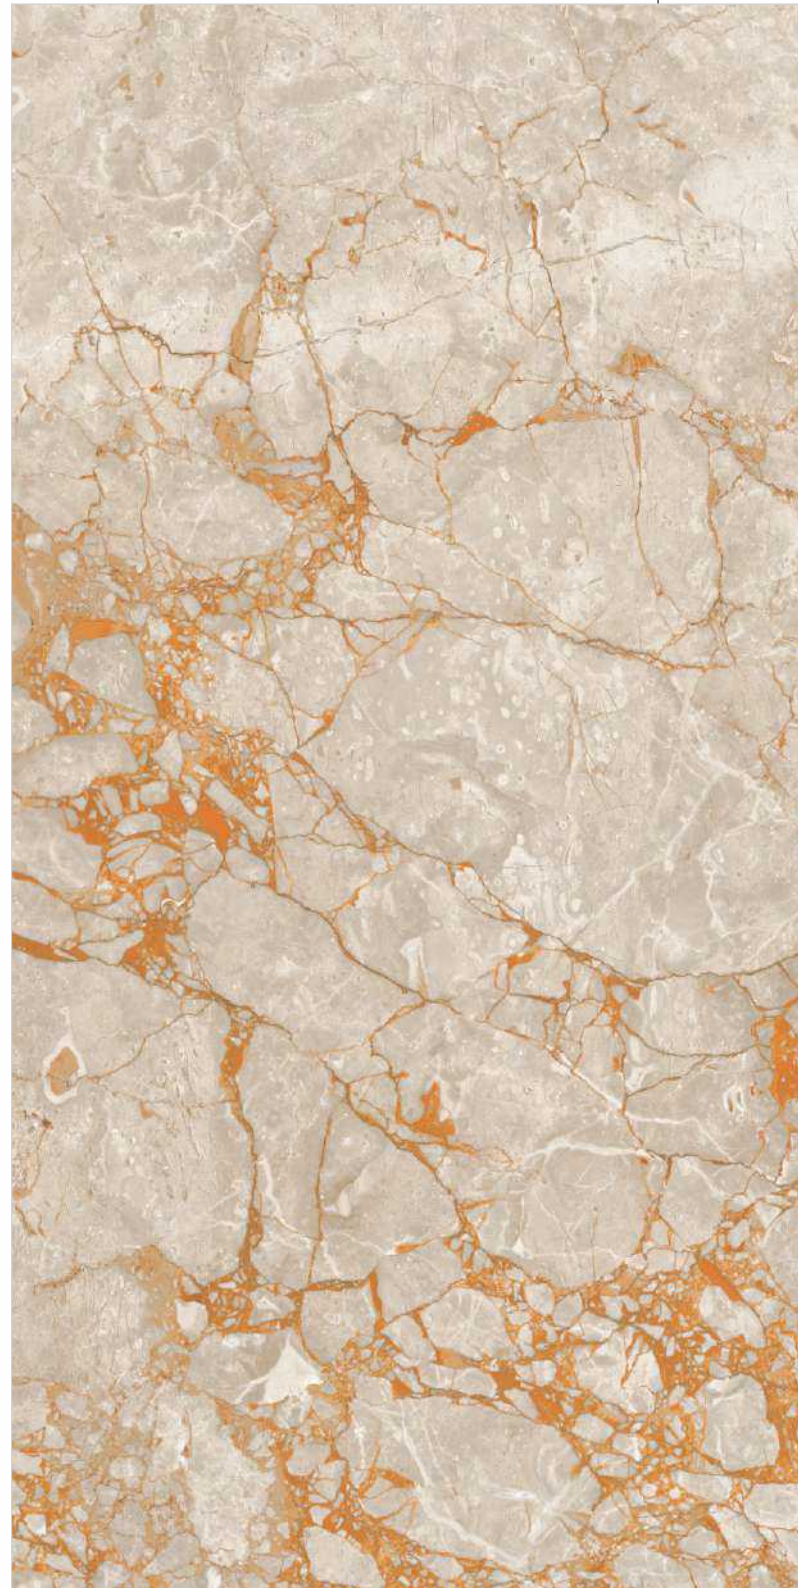

Carving
Finish

800x1600mm

Colour
Moods

EXOTICA
Tiles & sanitaryware

Regal Rosalino Grey

Faces

3

Actual Tile Image