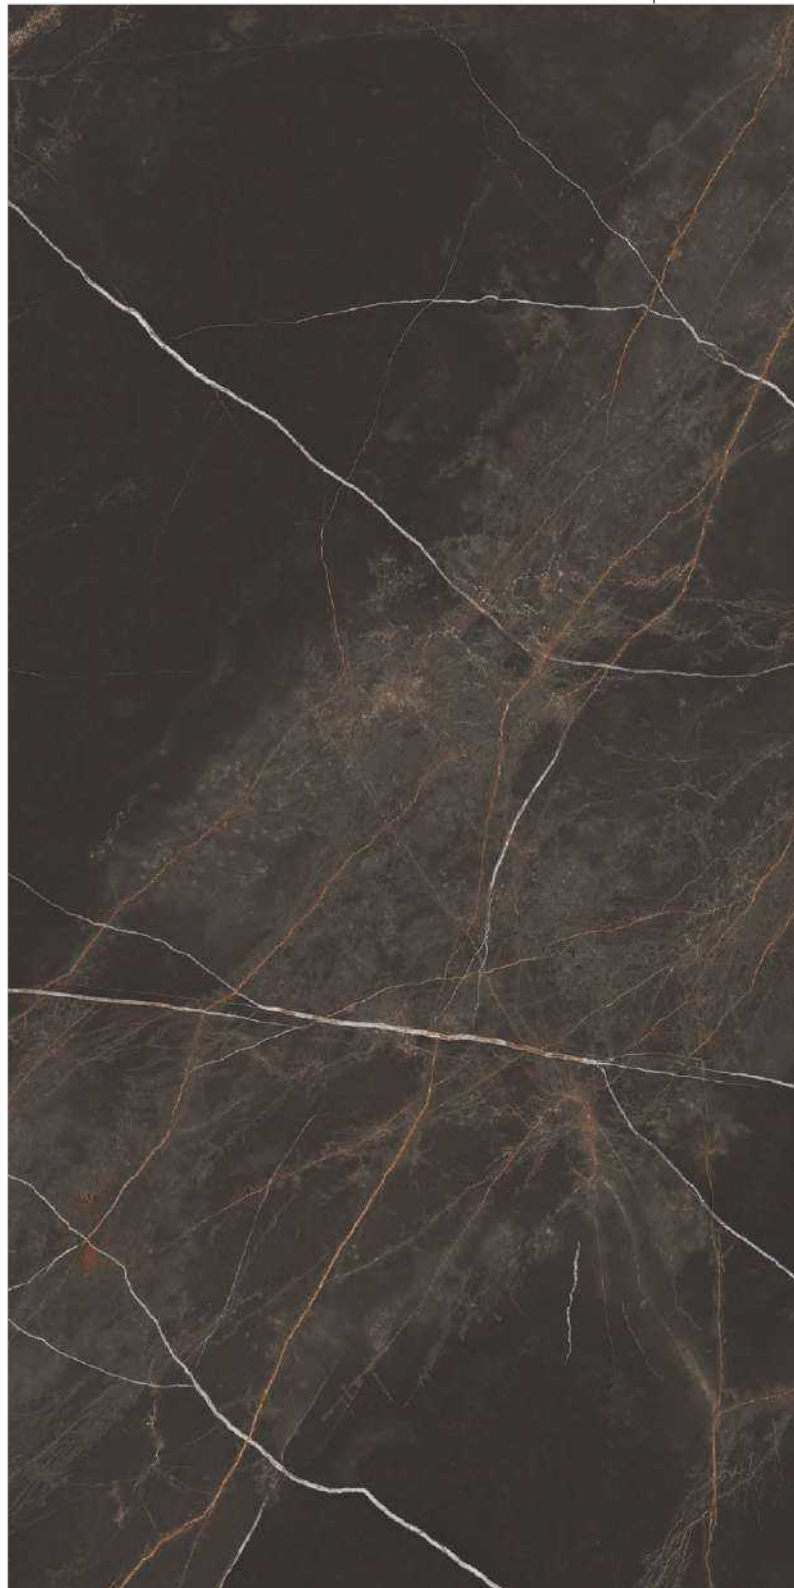

High Gloss
Finish

800x1600mm

Colour
Moods

EXOTICA
Tiles & sanitaryware

Regal Zuccini Coffee

Faces

6

EXOTICA
Tiles & sanitaryware