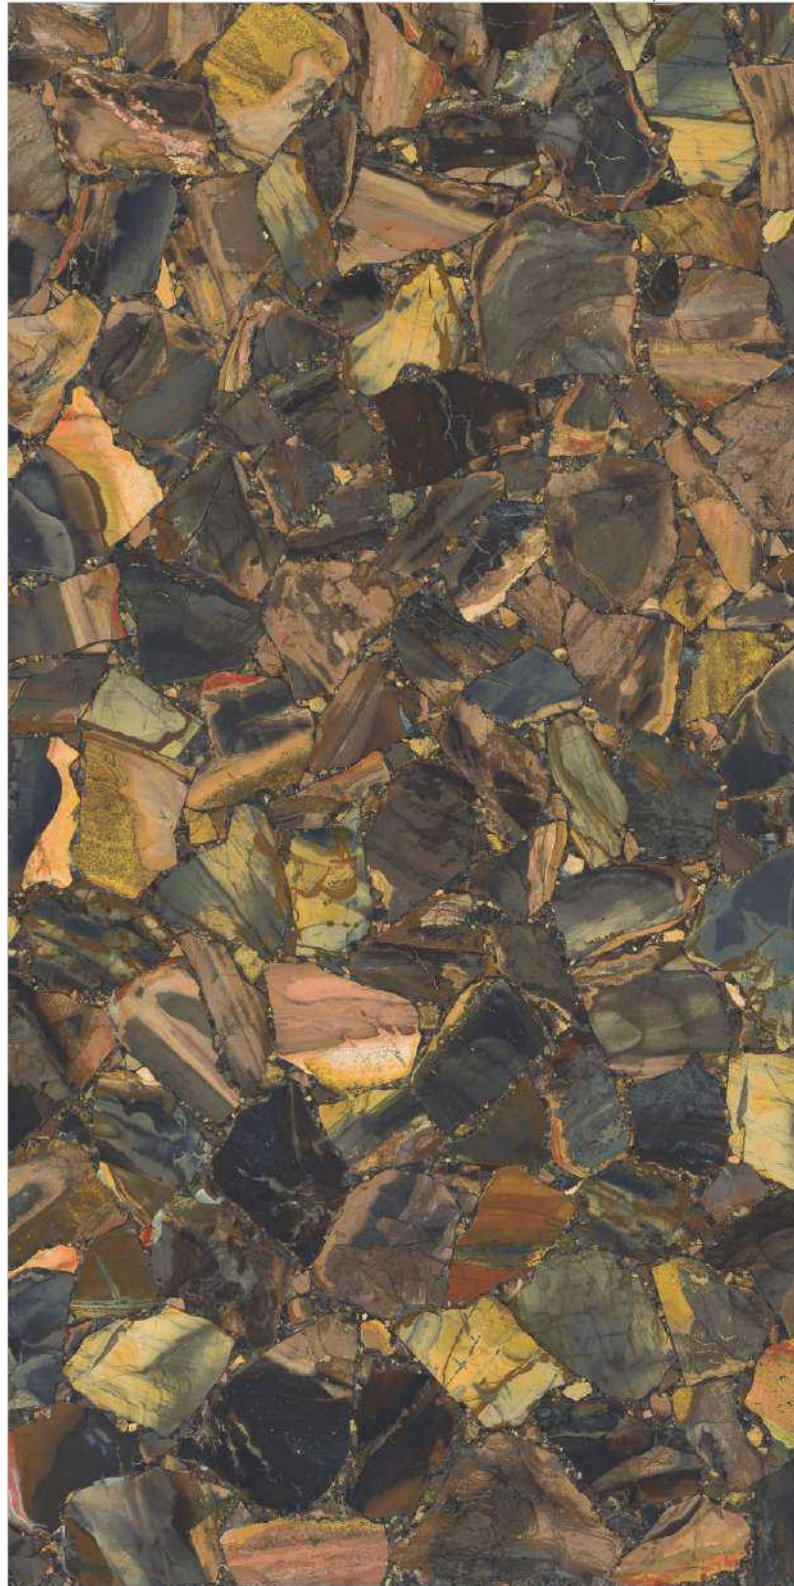

Prismatic
Finish

800x1600mm

Colour
Moods

EXOTICA®
Tiles & sanitaryware

Regal Jasper Forest

Faces

2

EXOTICA®
Tiles & sanitaryware