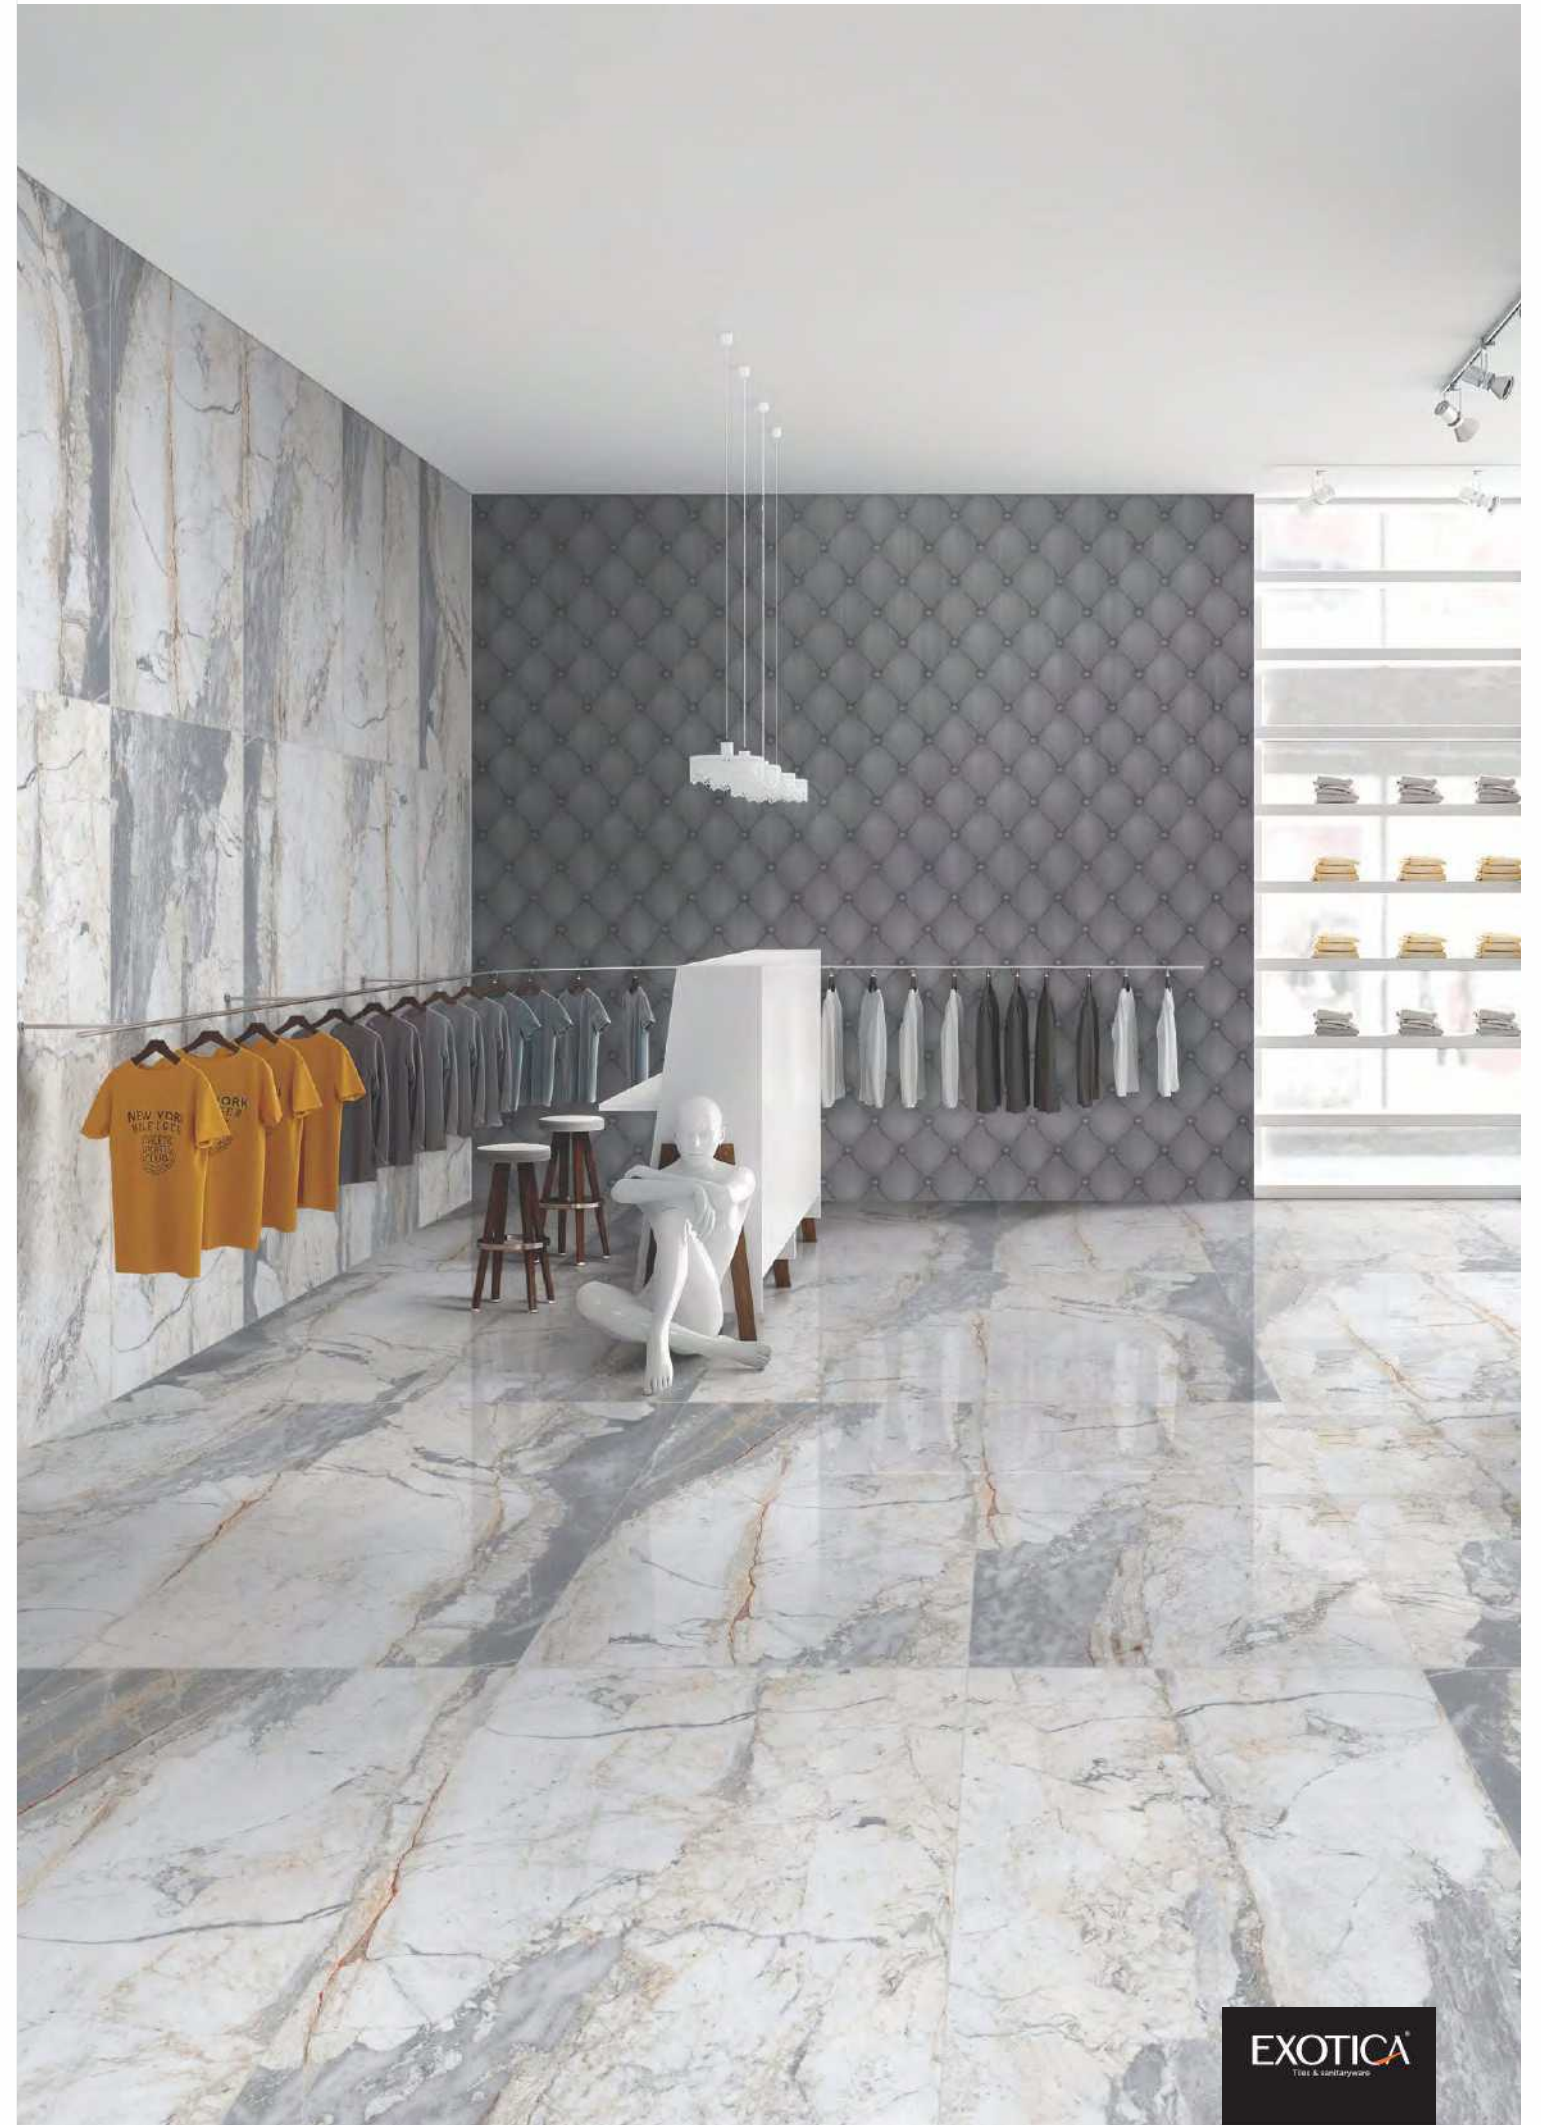

Glossy
Finish

800x1600mm

Colour
Moods

EXOTICA®
Tiles & sanitaryware

Regal Pelisandro Grey

Faces

4

EXOTICA®
Tiles & sanitaryware