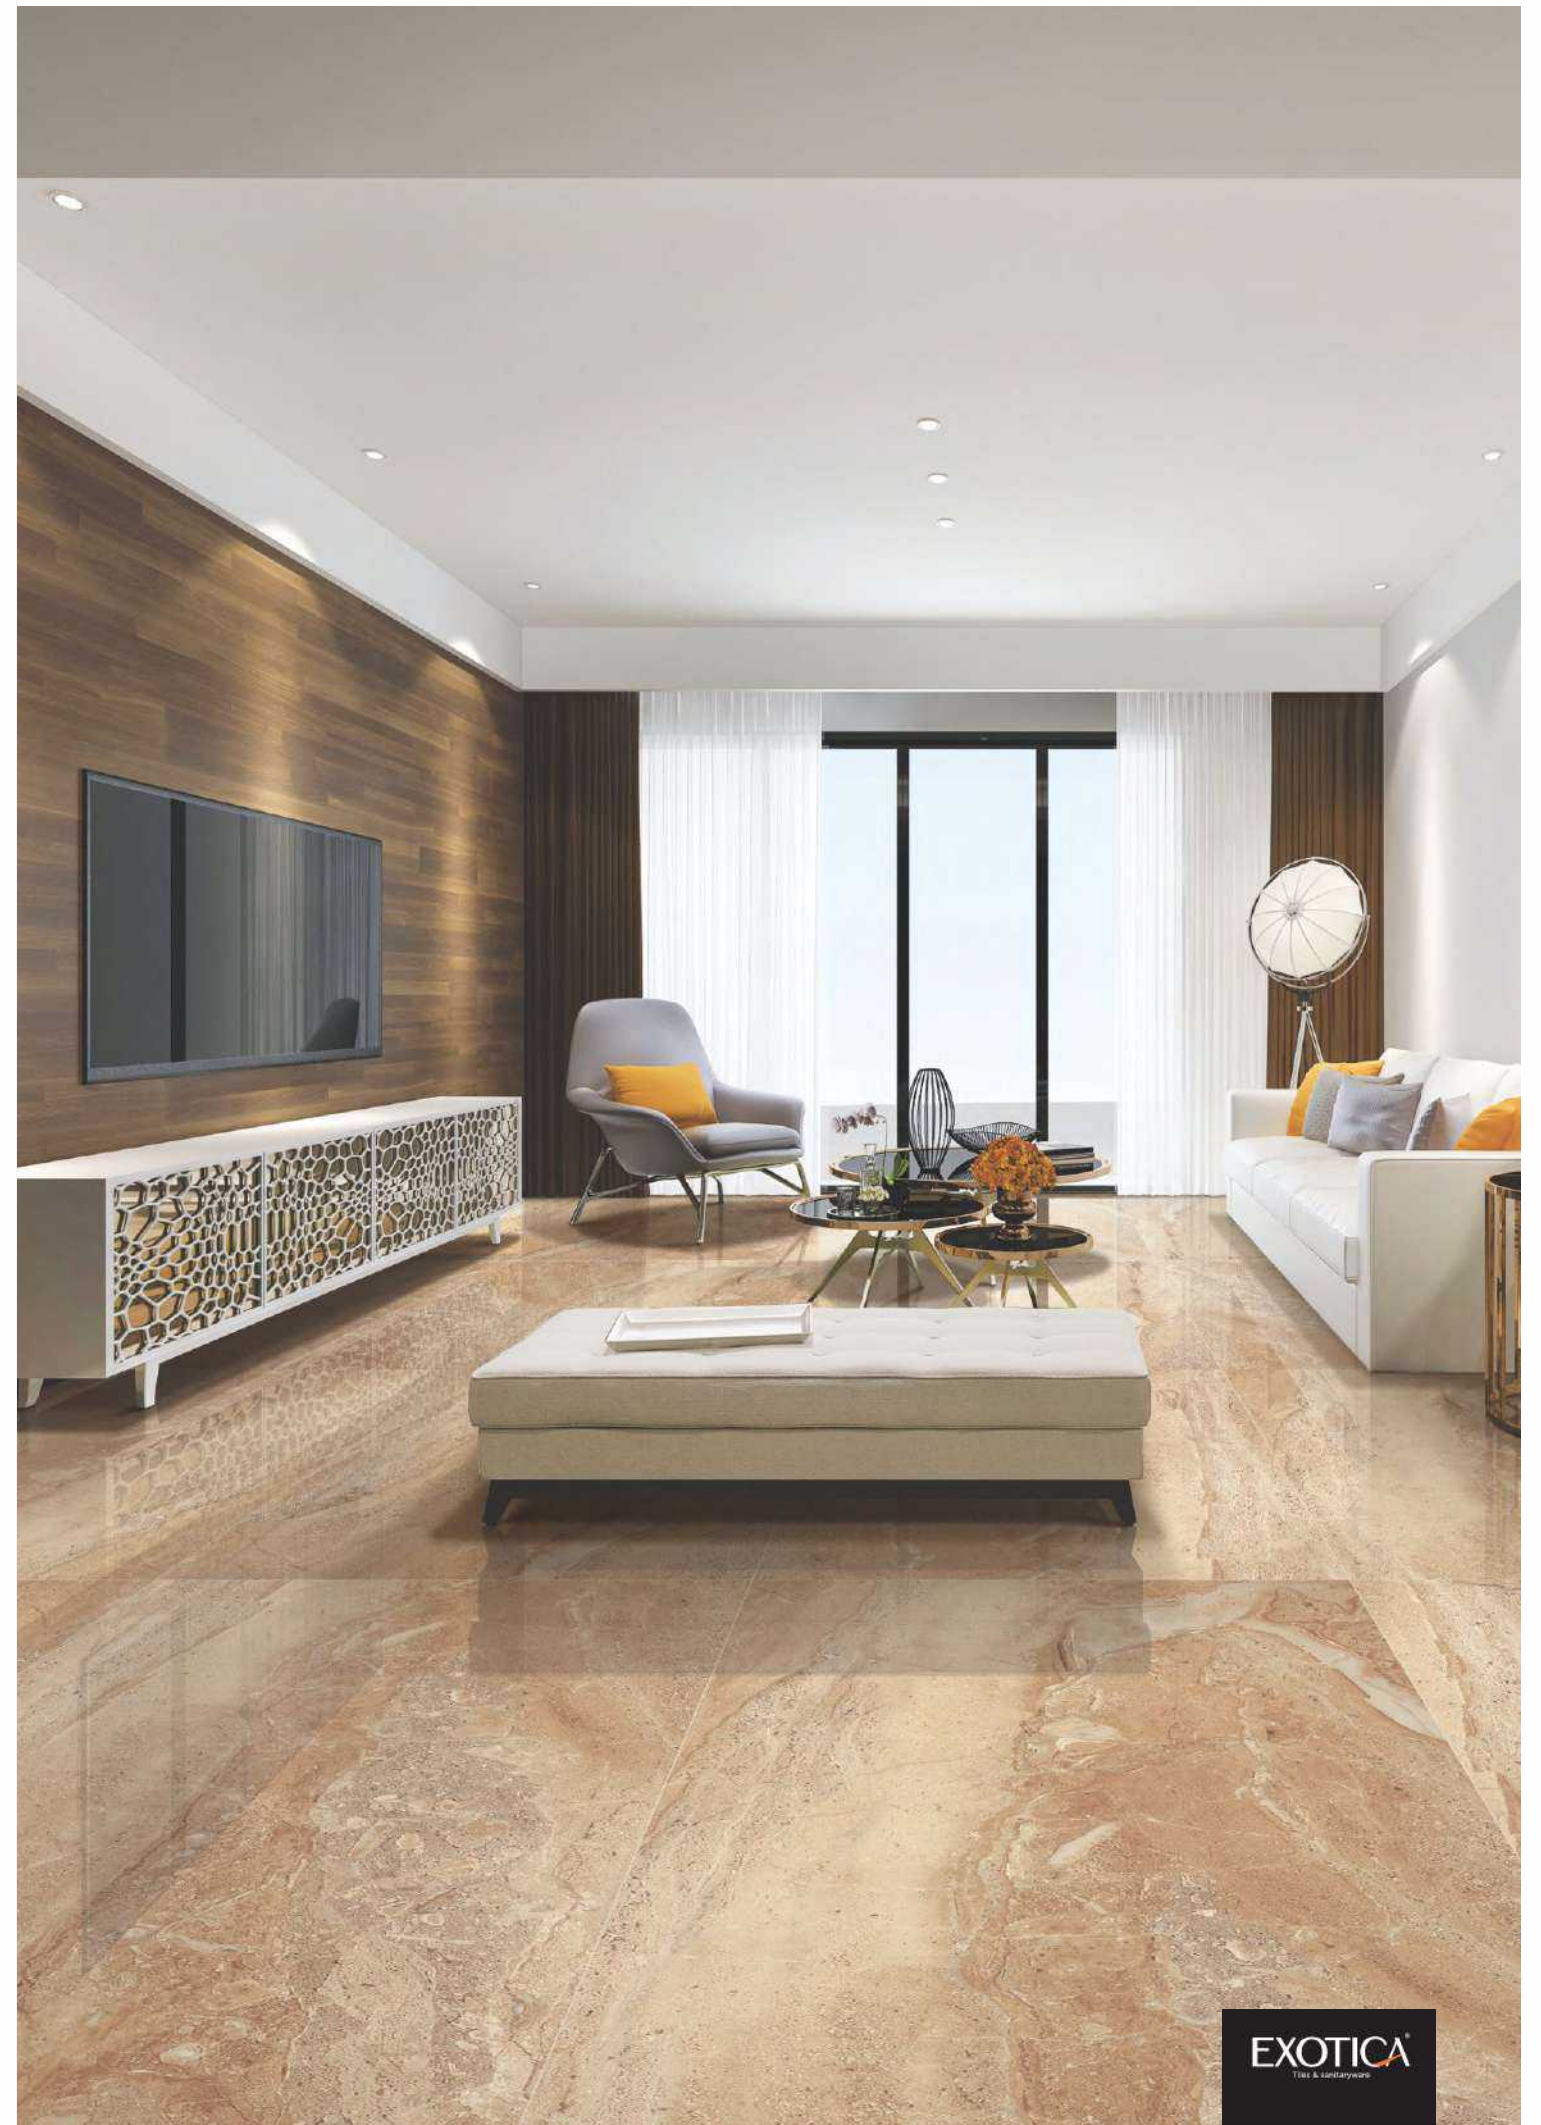

Glossy
Finish

800x1600mm

Colour
Moods

EXOTICA
Tiles & sanitaryware

Regal Dyno Fantastico

Faces

3

EXOTICA
Tiles & sanitaryware