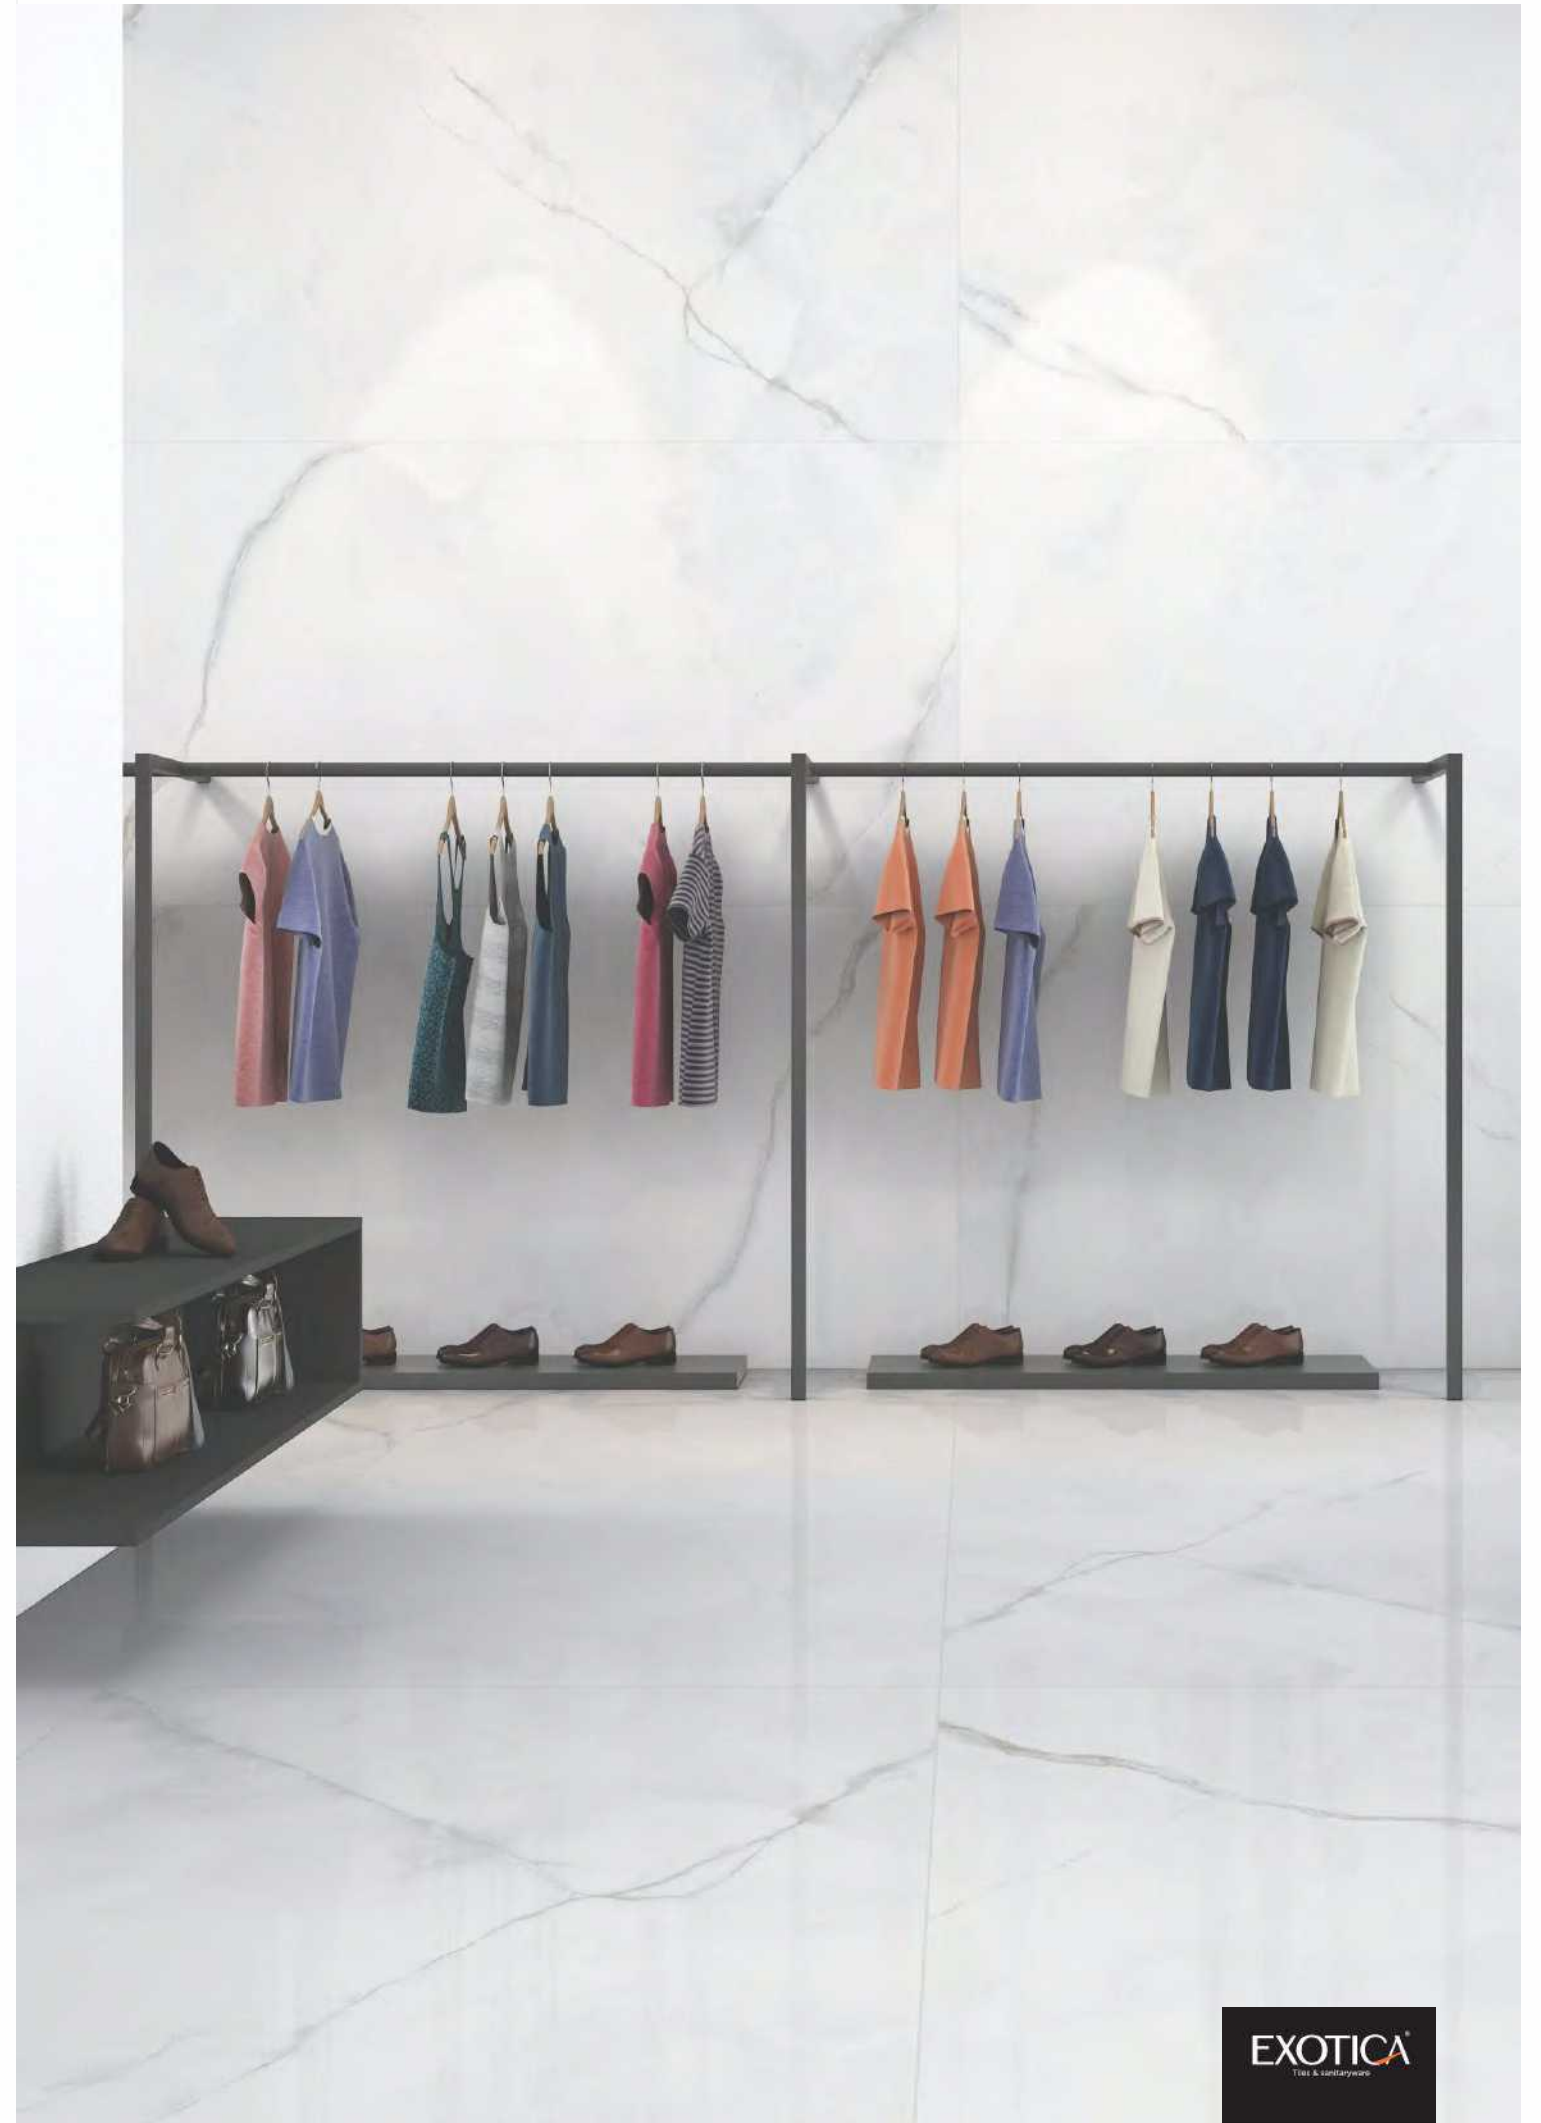

Glossy
Finish

800x1600mm

Colour
Moods

EXOTICA
Tiles & sanitaryware

Regal Snow Onix

Faces

3

EXOTICA
Tiles & sanitaryware