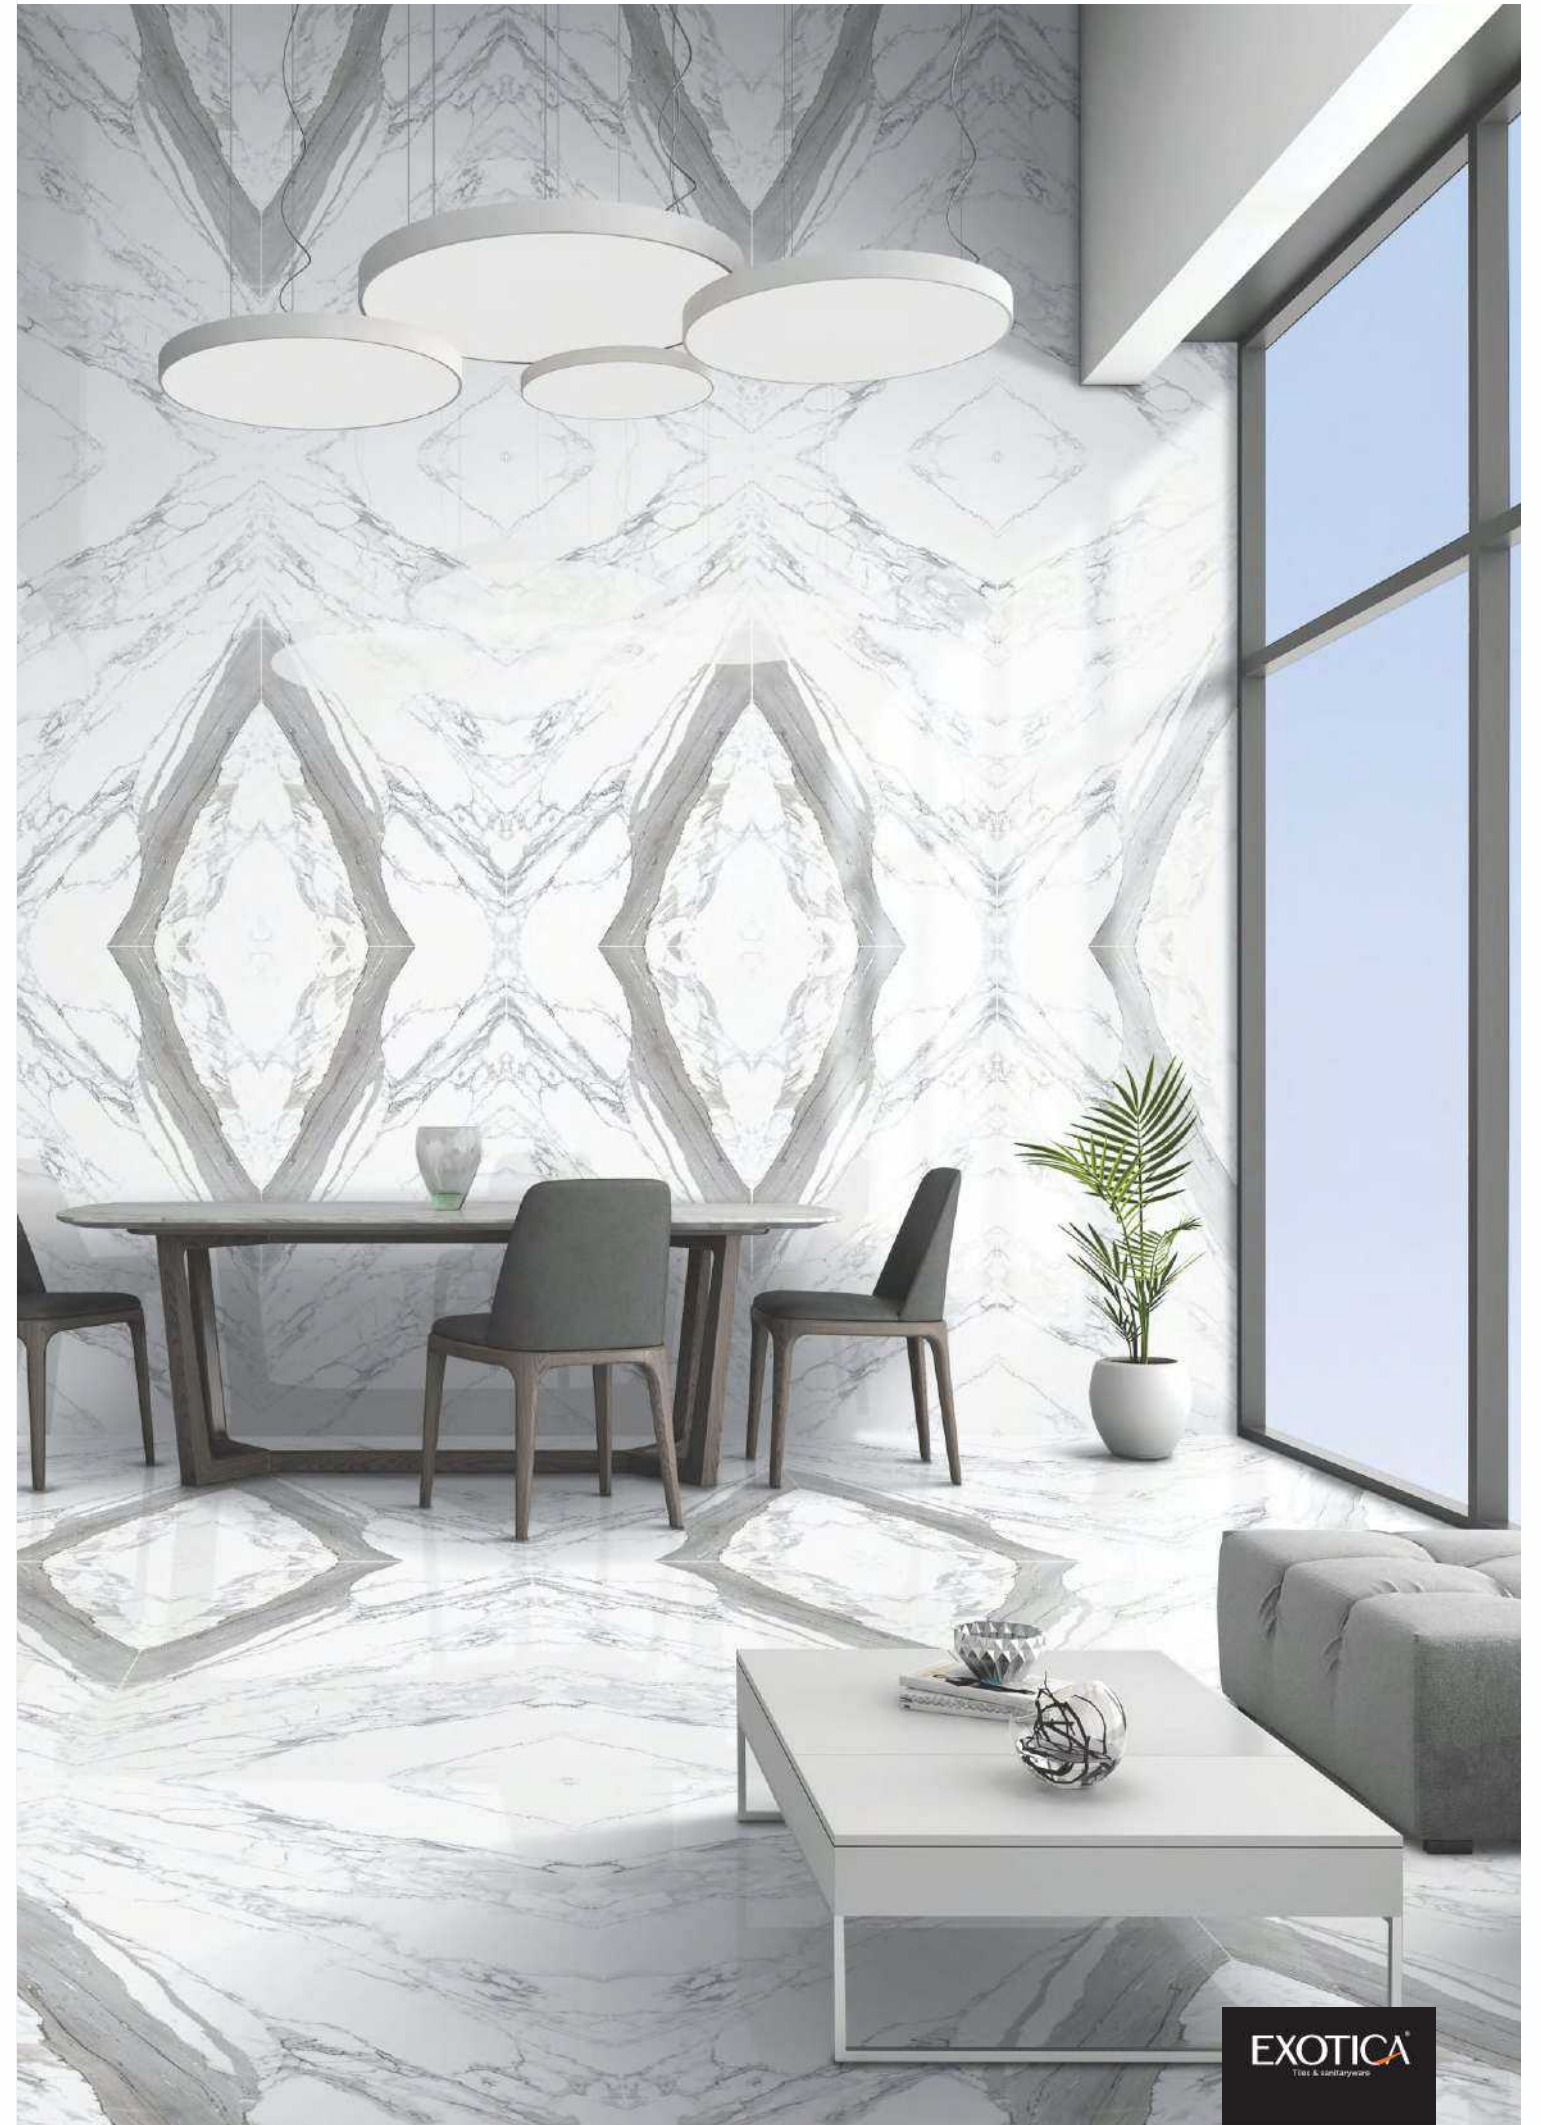

800x1600mm

Colour
Moods

EXOTICA
Tiles & sanitaryware

Regal Ocean White

Book Match

AB

EXOTICA
Tiles & sanitaryware

Glossy
Finish