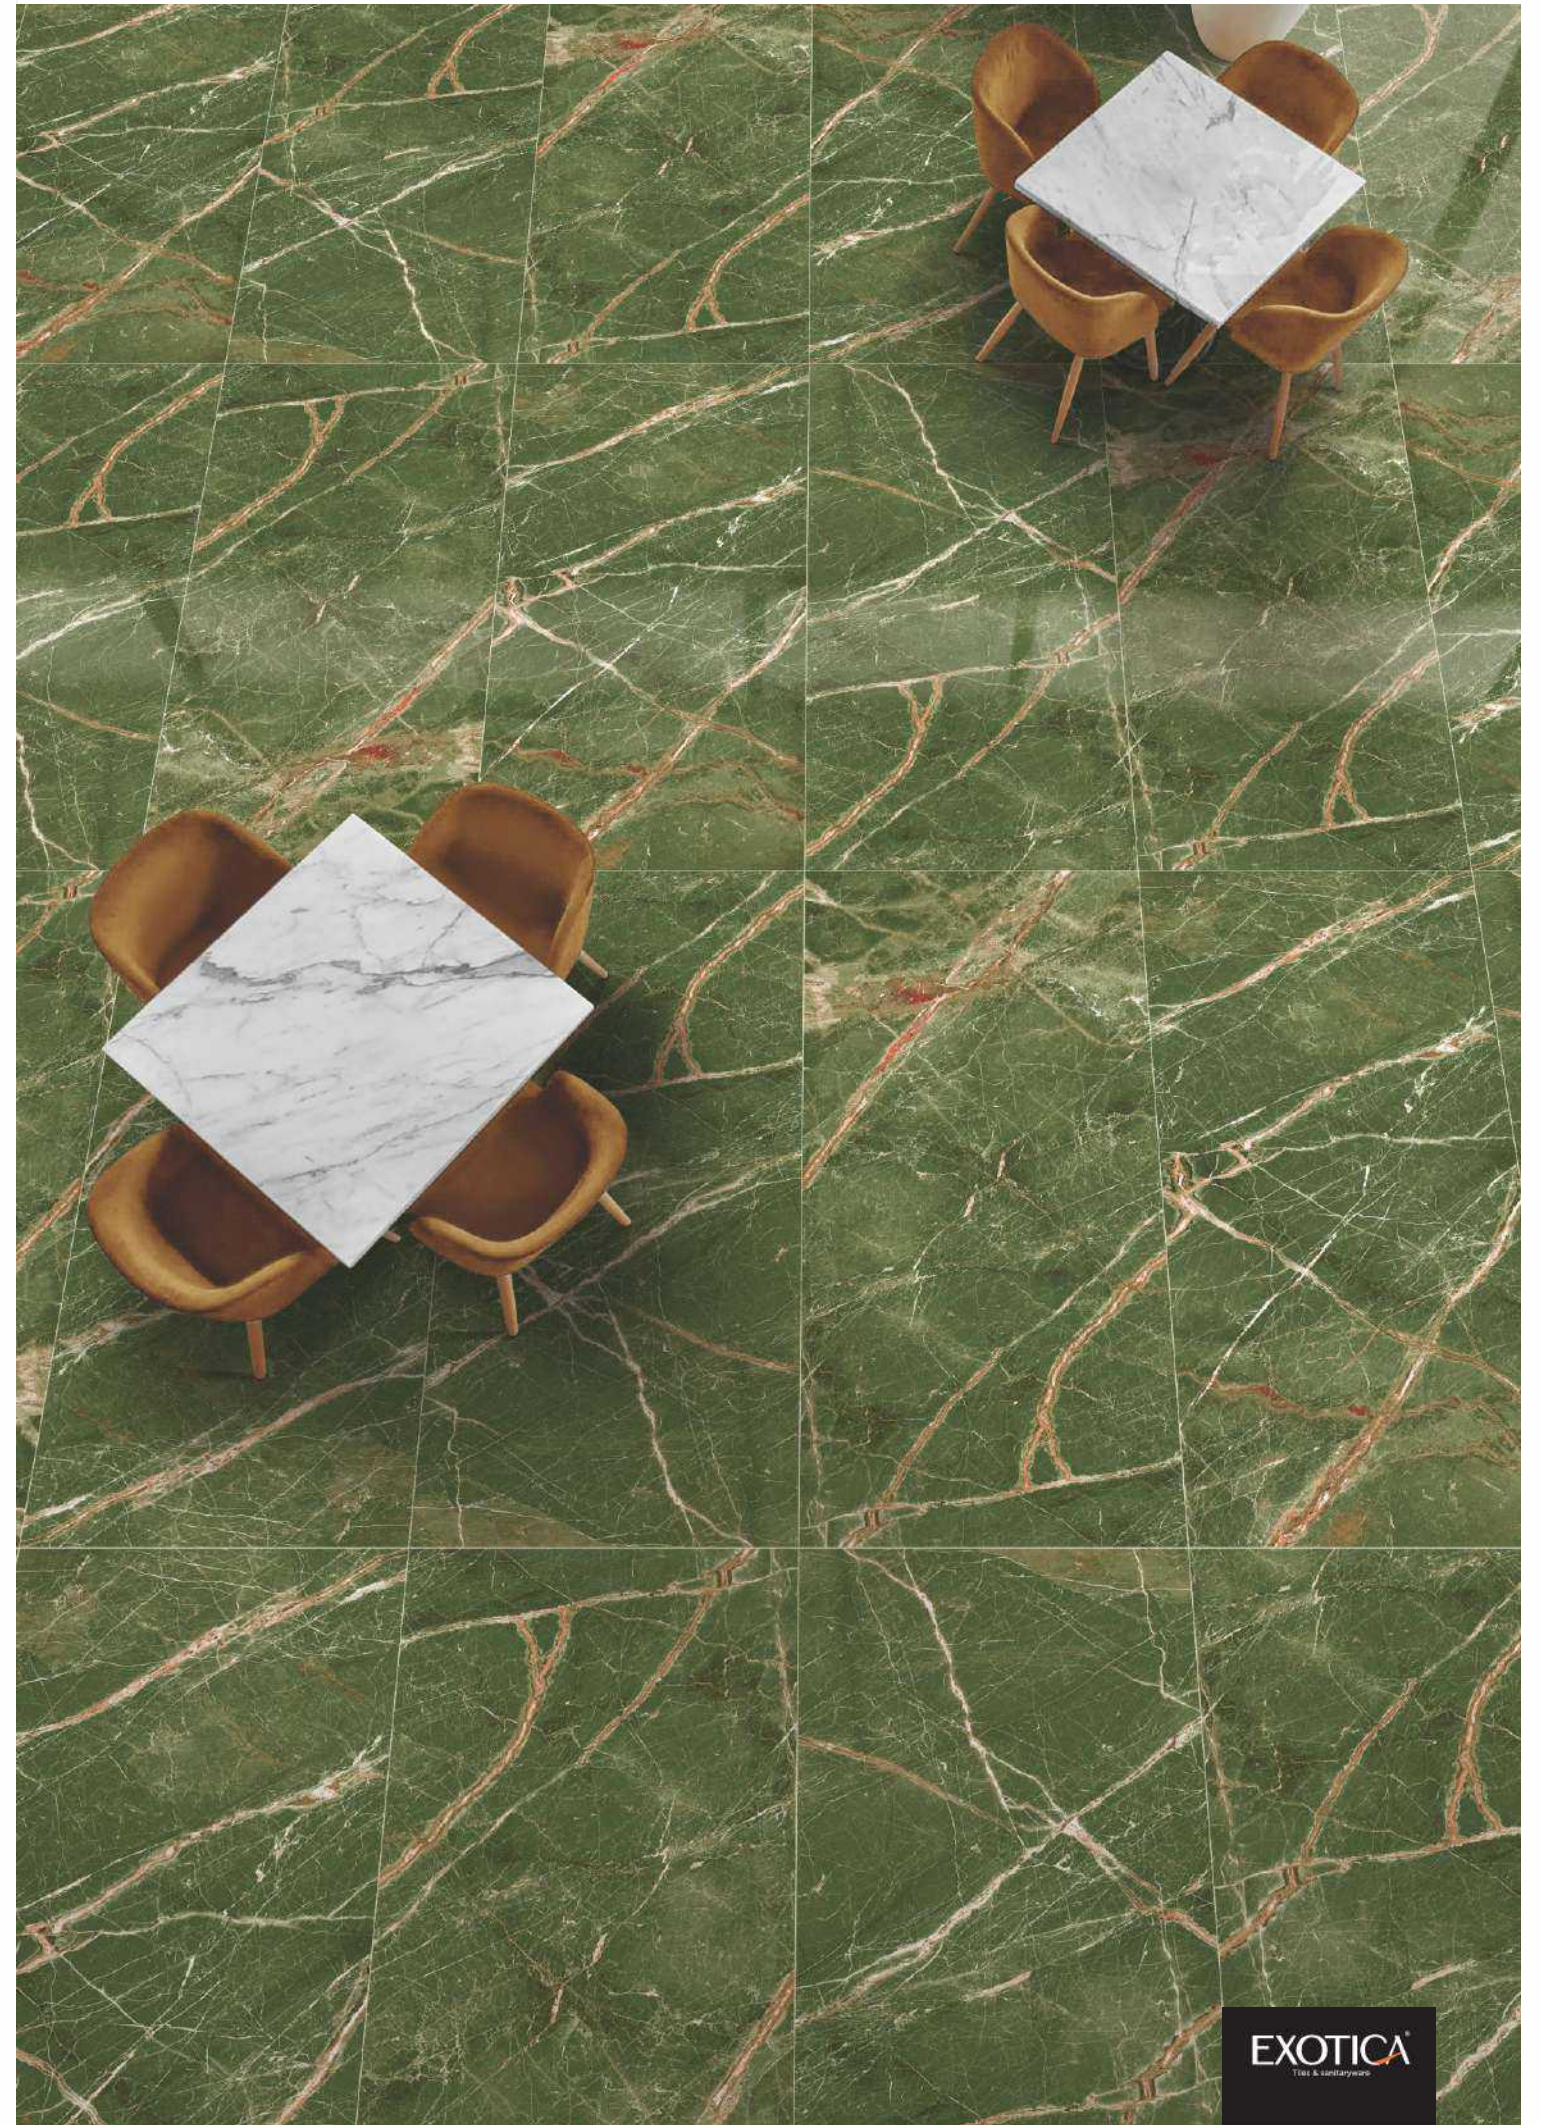

Prismatic
Finish

800x1600mm

Colour
Moods

EXOTICA
Tiles & sanitaryware

Regal Empress Green

Faces

4

EXOTICA
Tiles & sanitaryware