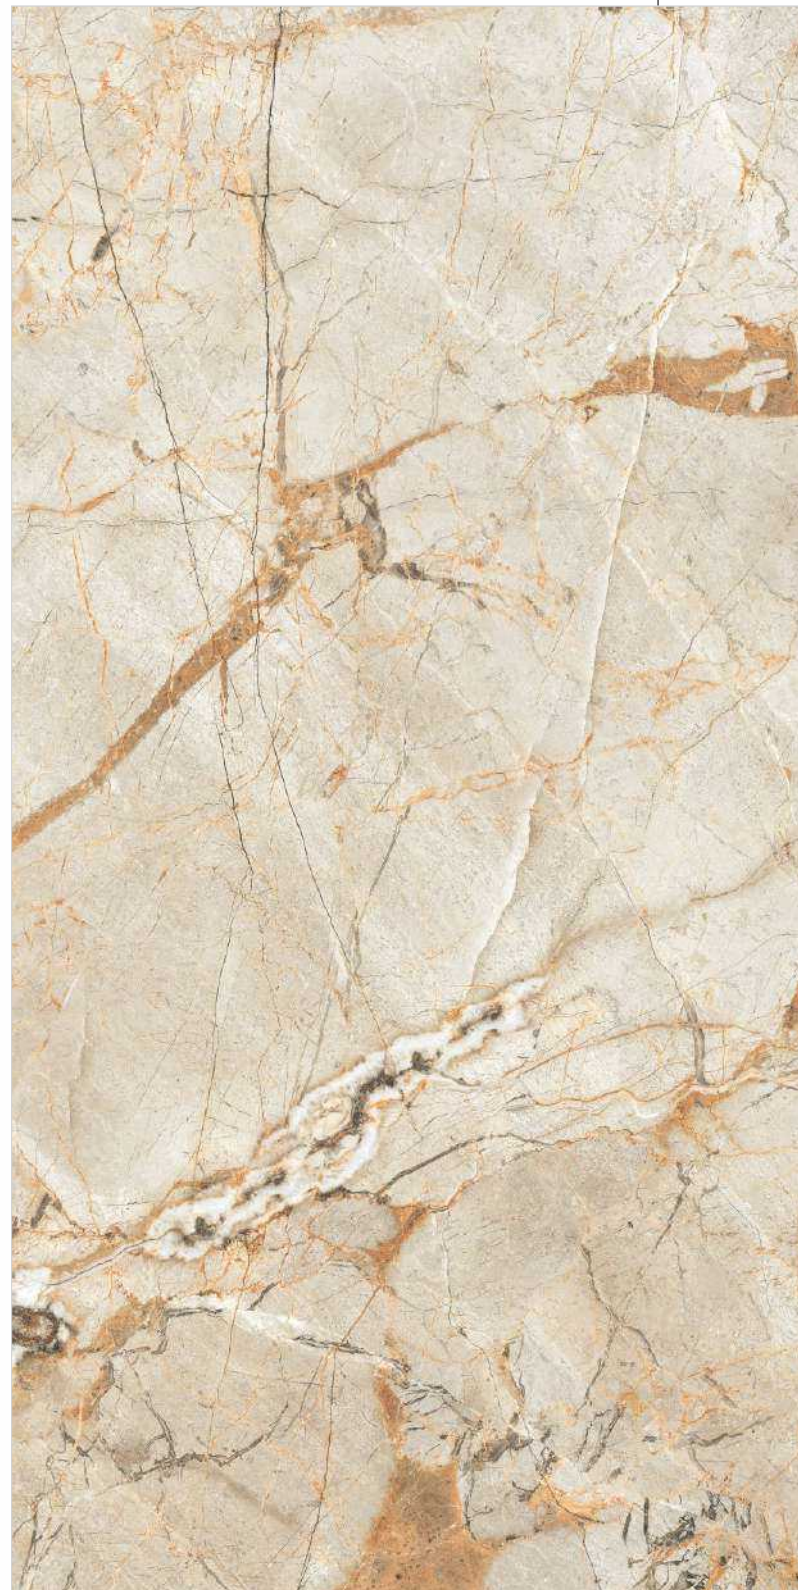

Carving

Finish

800x1600mm

Colour
Moods

EXOTICA
Tiles & sanitaryware

Regal Picasso Crema

Faces

3