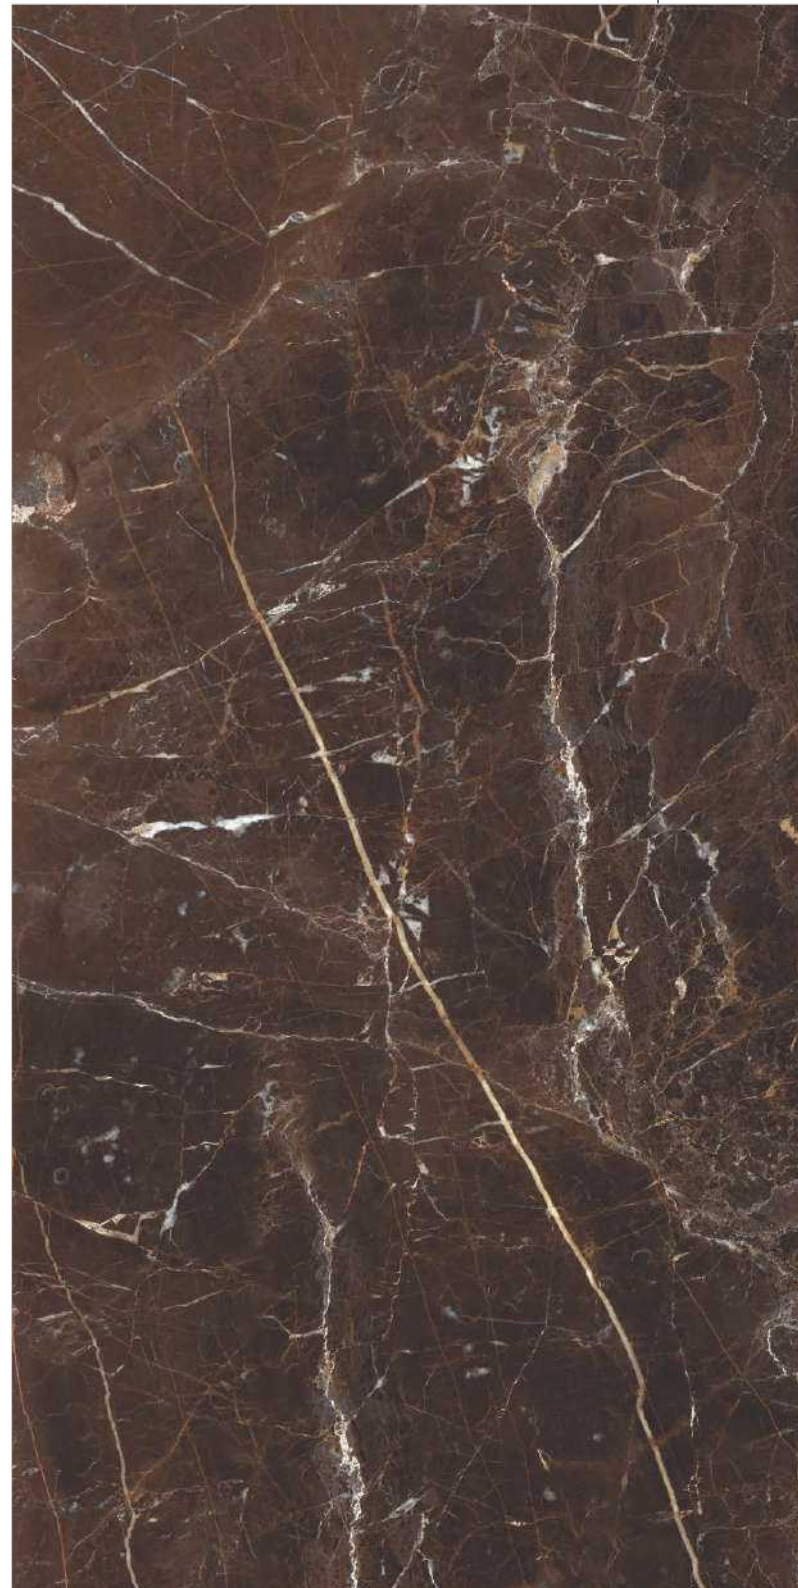

High Gloss
Finish

800x1600mm

Colour
Moods

EXOTICA
Tiles & sanitaryware

Regal Brown Alicante

Faces

4

EXOTICA
Tiles & sanitaryware