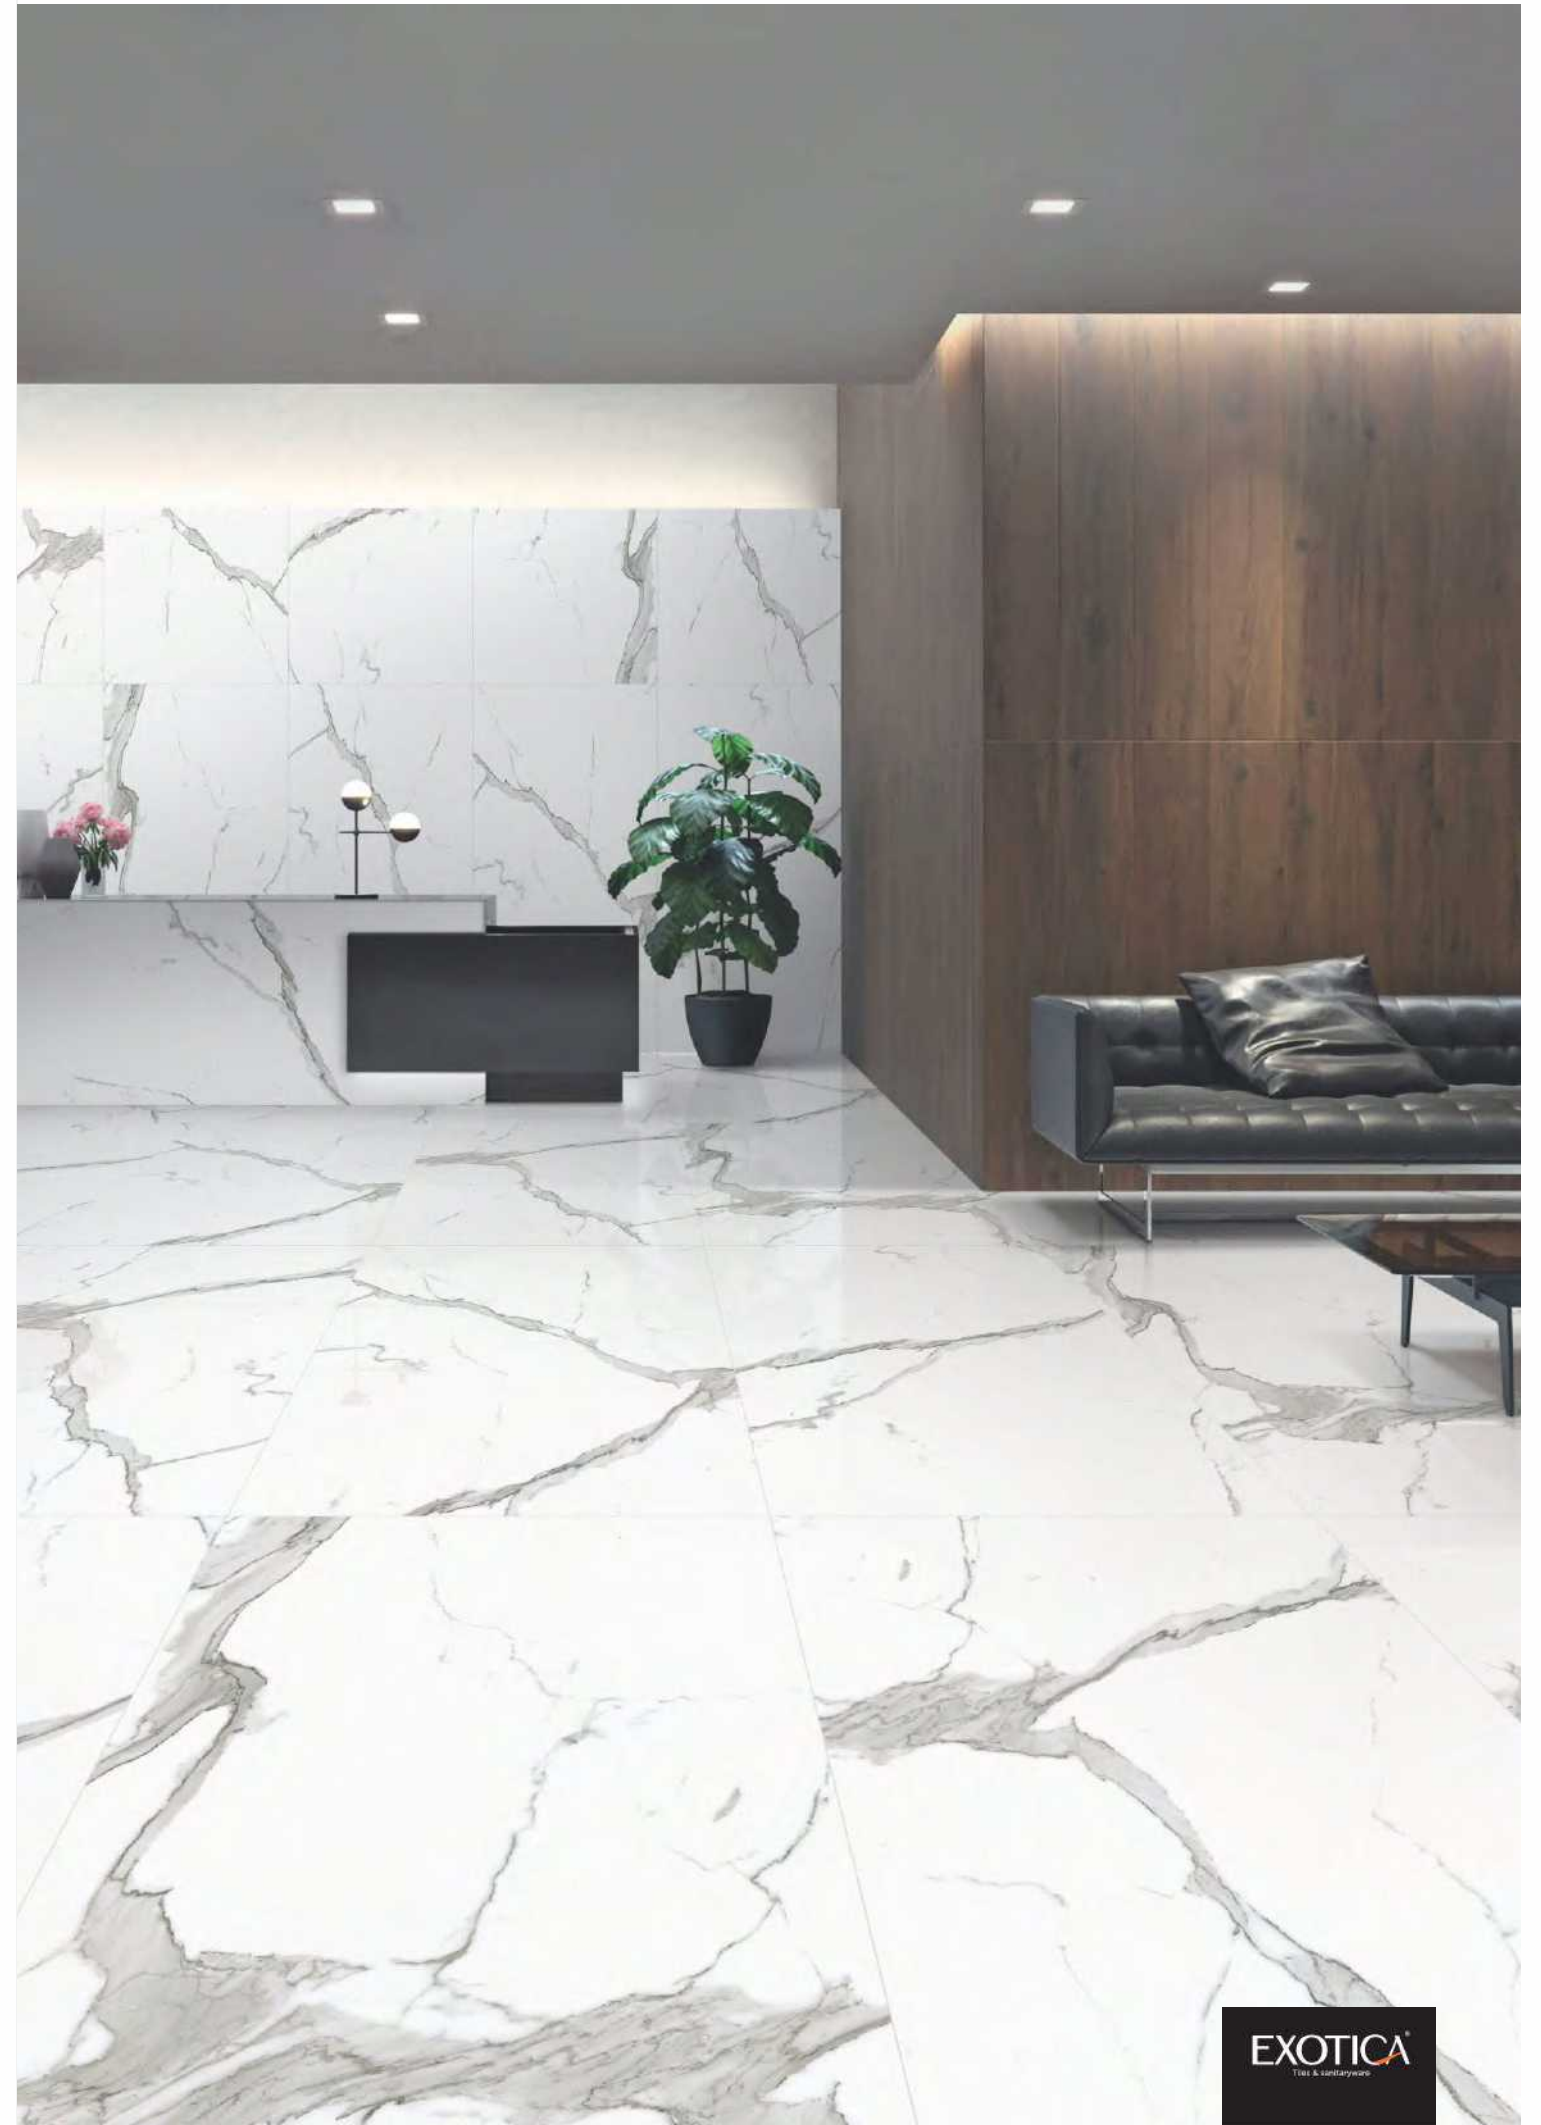

800x1600mm

Colour
Moods

EXOTICA[®]
Tiles & sanitaryware

Regal Aspen Satvario

Faces

4

EXOTICA[®]
Tiles & sanitaryware

Glossy