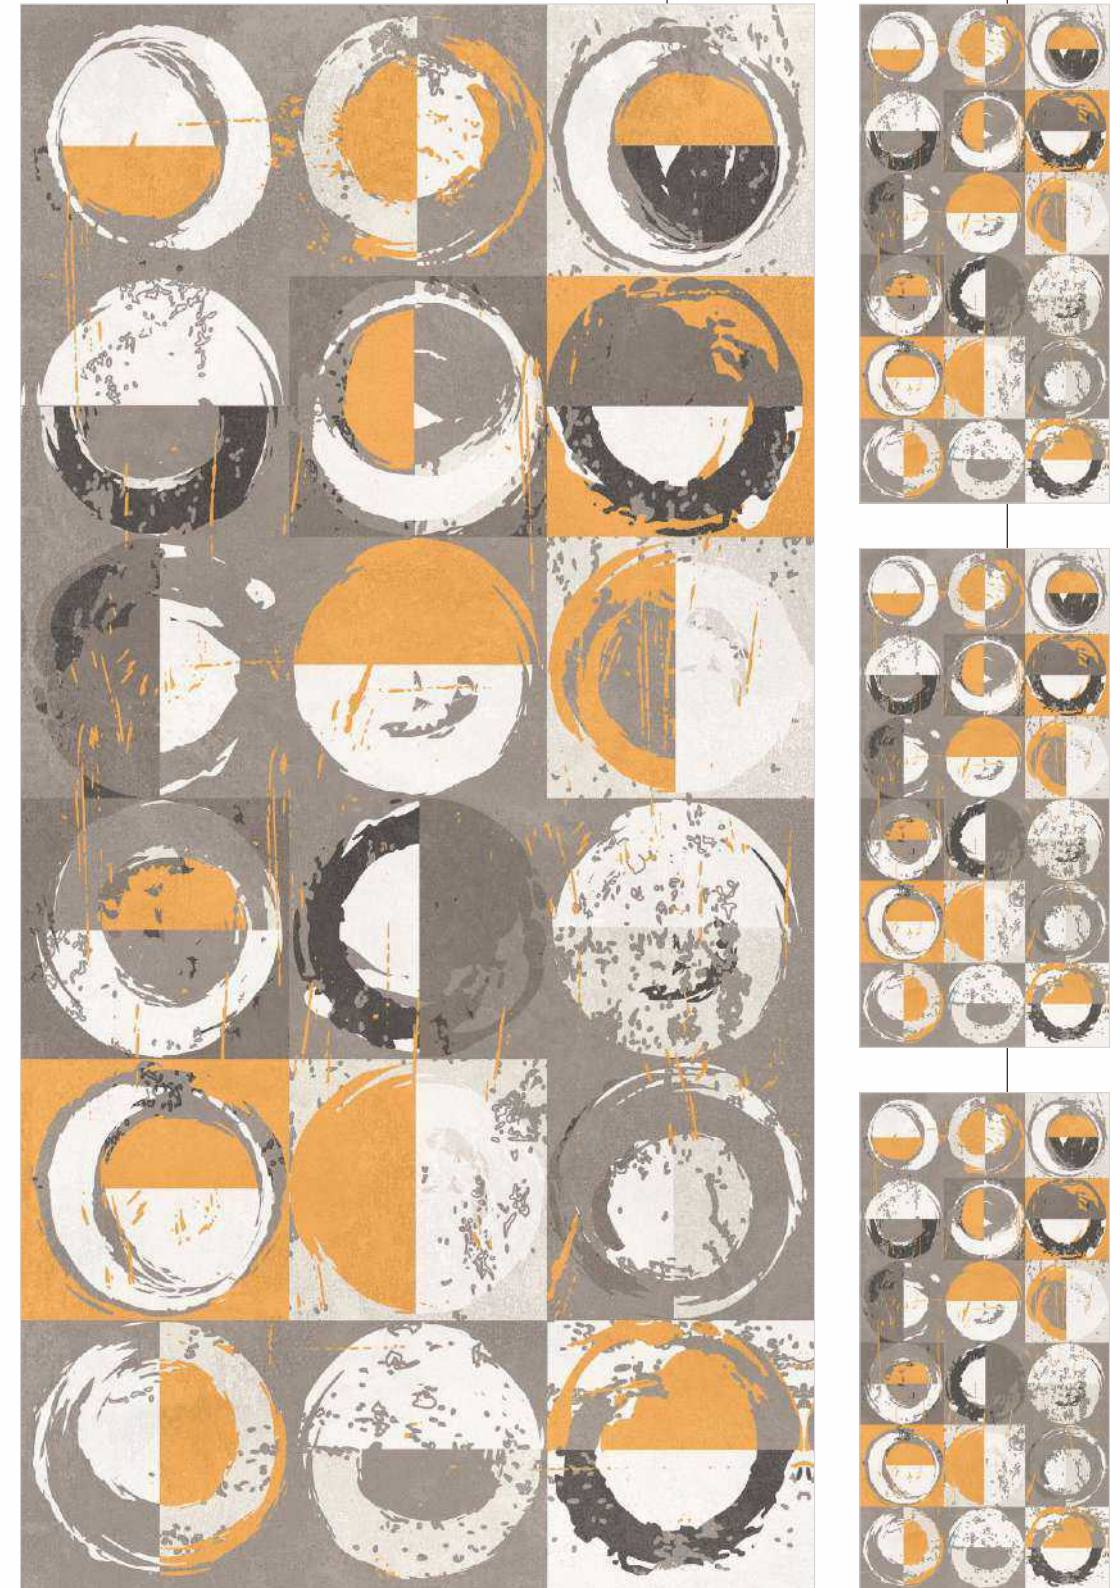

4

Regal Krafton Graphite
Decor

Actual Tile Image

Actual Tile Image

Rustic with glossy ink
Finish

800x1600mm

EXOTICA
Tiles & sanitaryware

Regal Corsica Natural