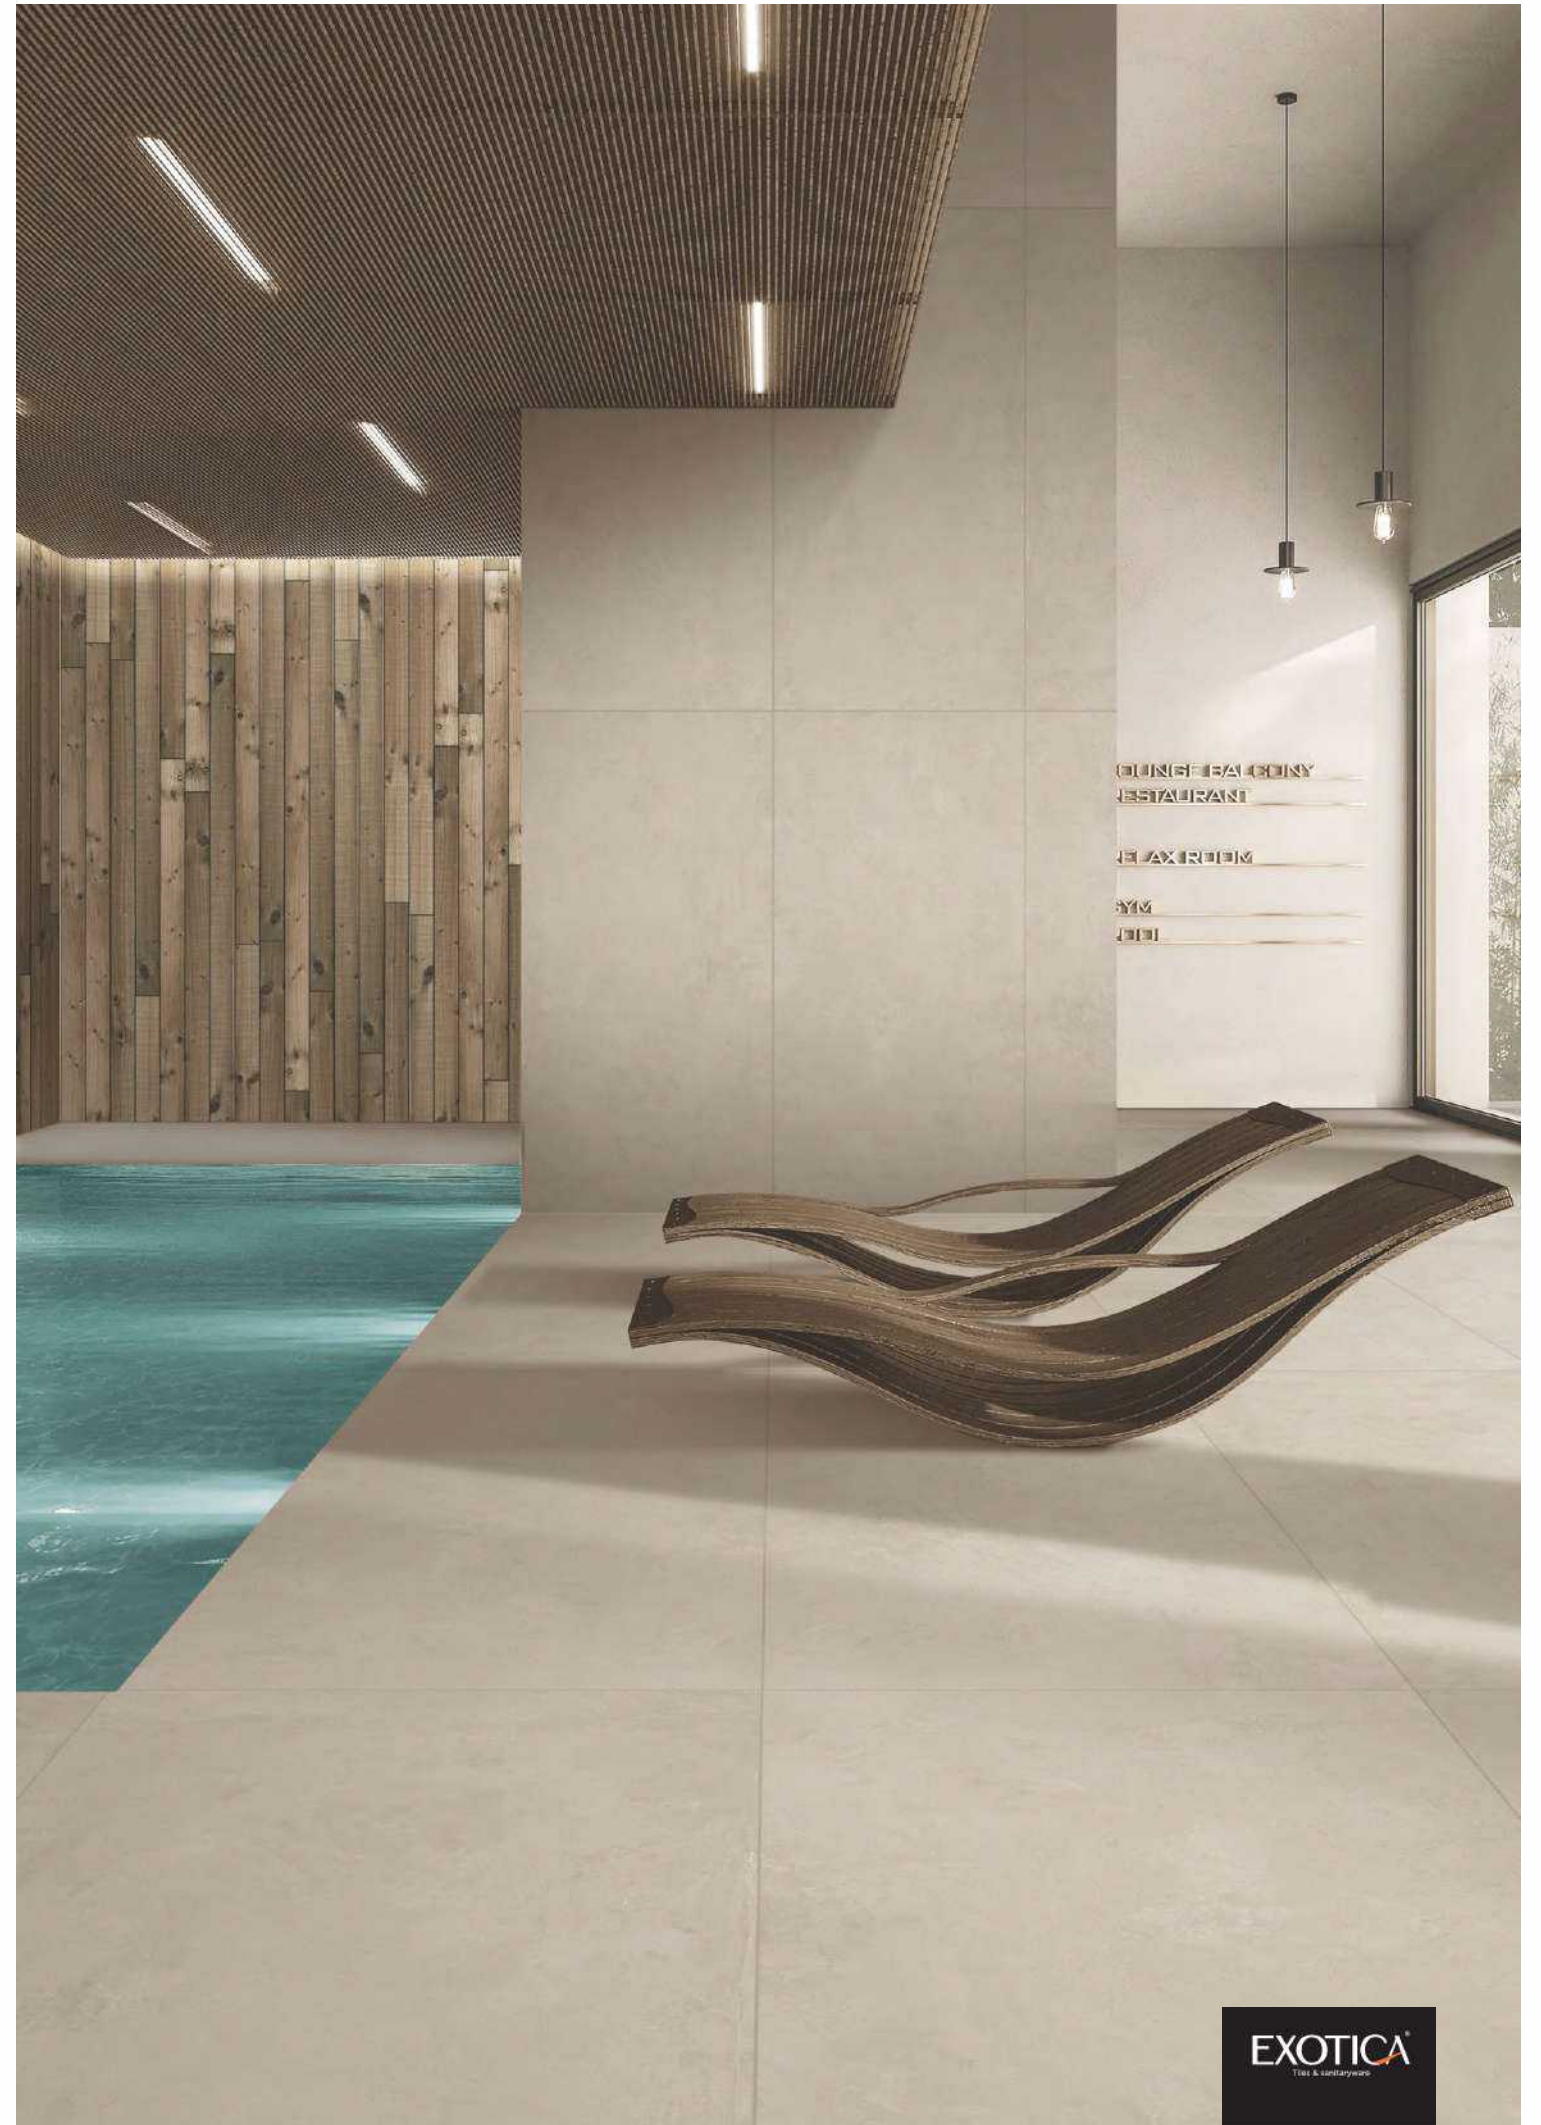

Rustic
Finish

800x1600mm

Colour
Moods

EXOTICA®
Tiles & sanitaryware

Regal Symphony
Beige

Faces

3

EXOTICA®
Tiles & sanitaryware