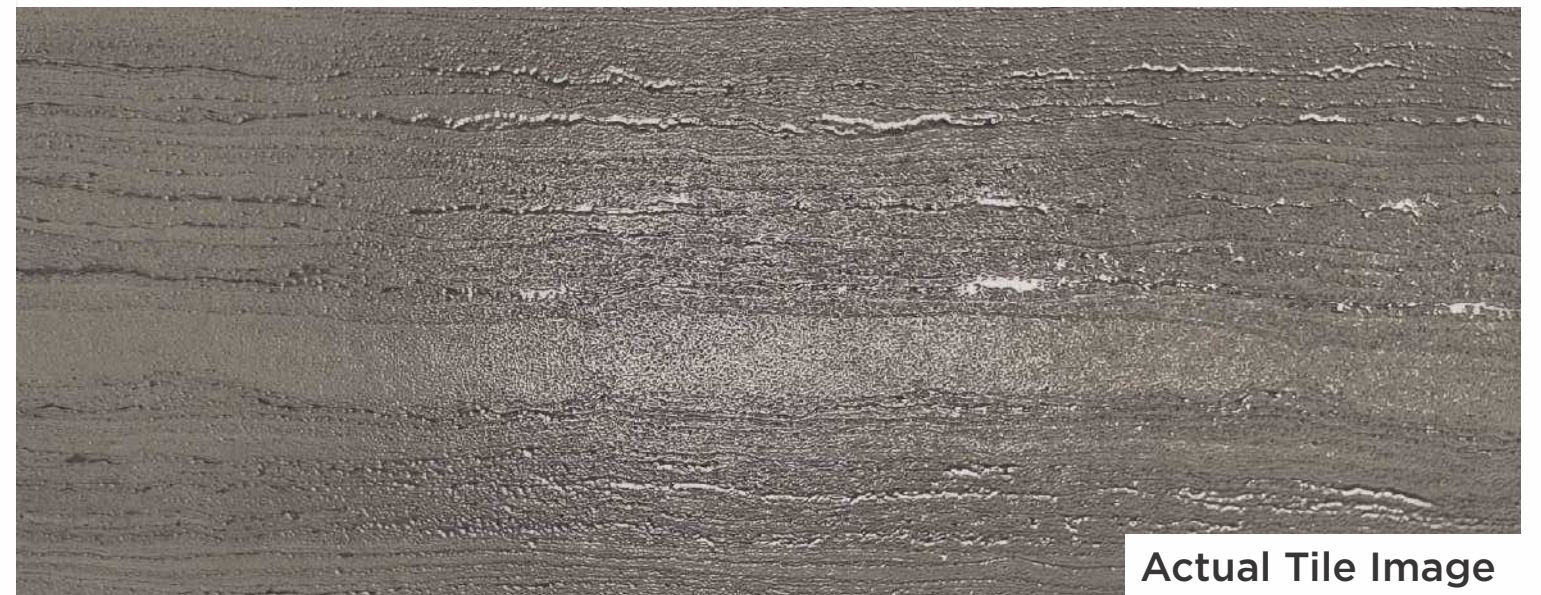

Carving

Finish

800x1600mm

Colour
Moods

EXOTICA®
Tiles & sanitaryware

Regal Davince
Travertine Forest

Faces

4