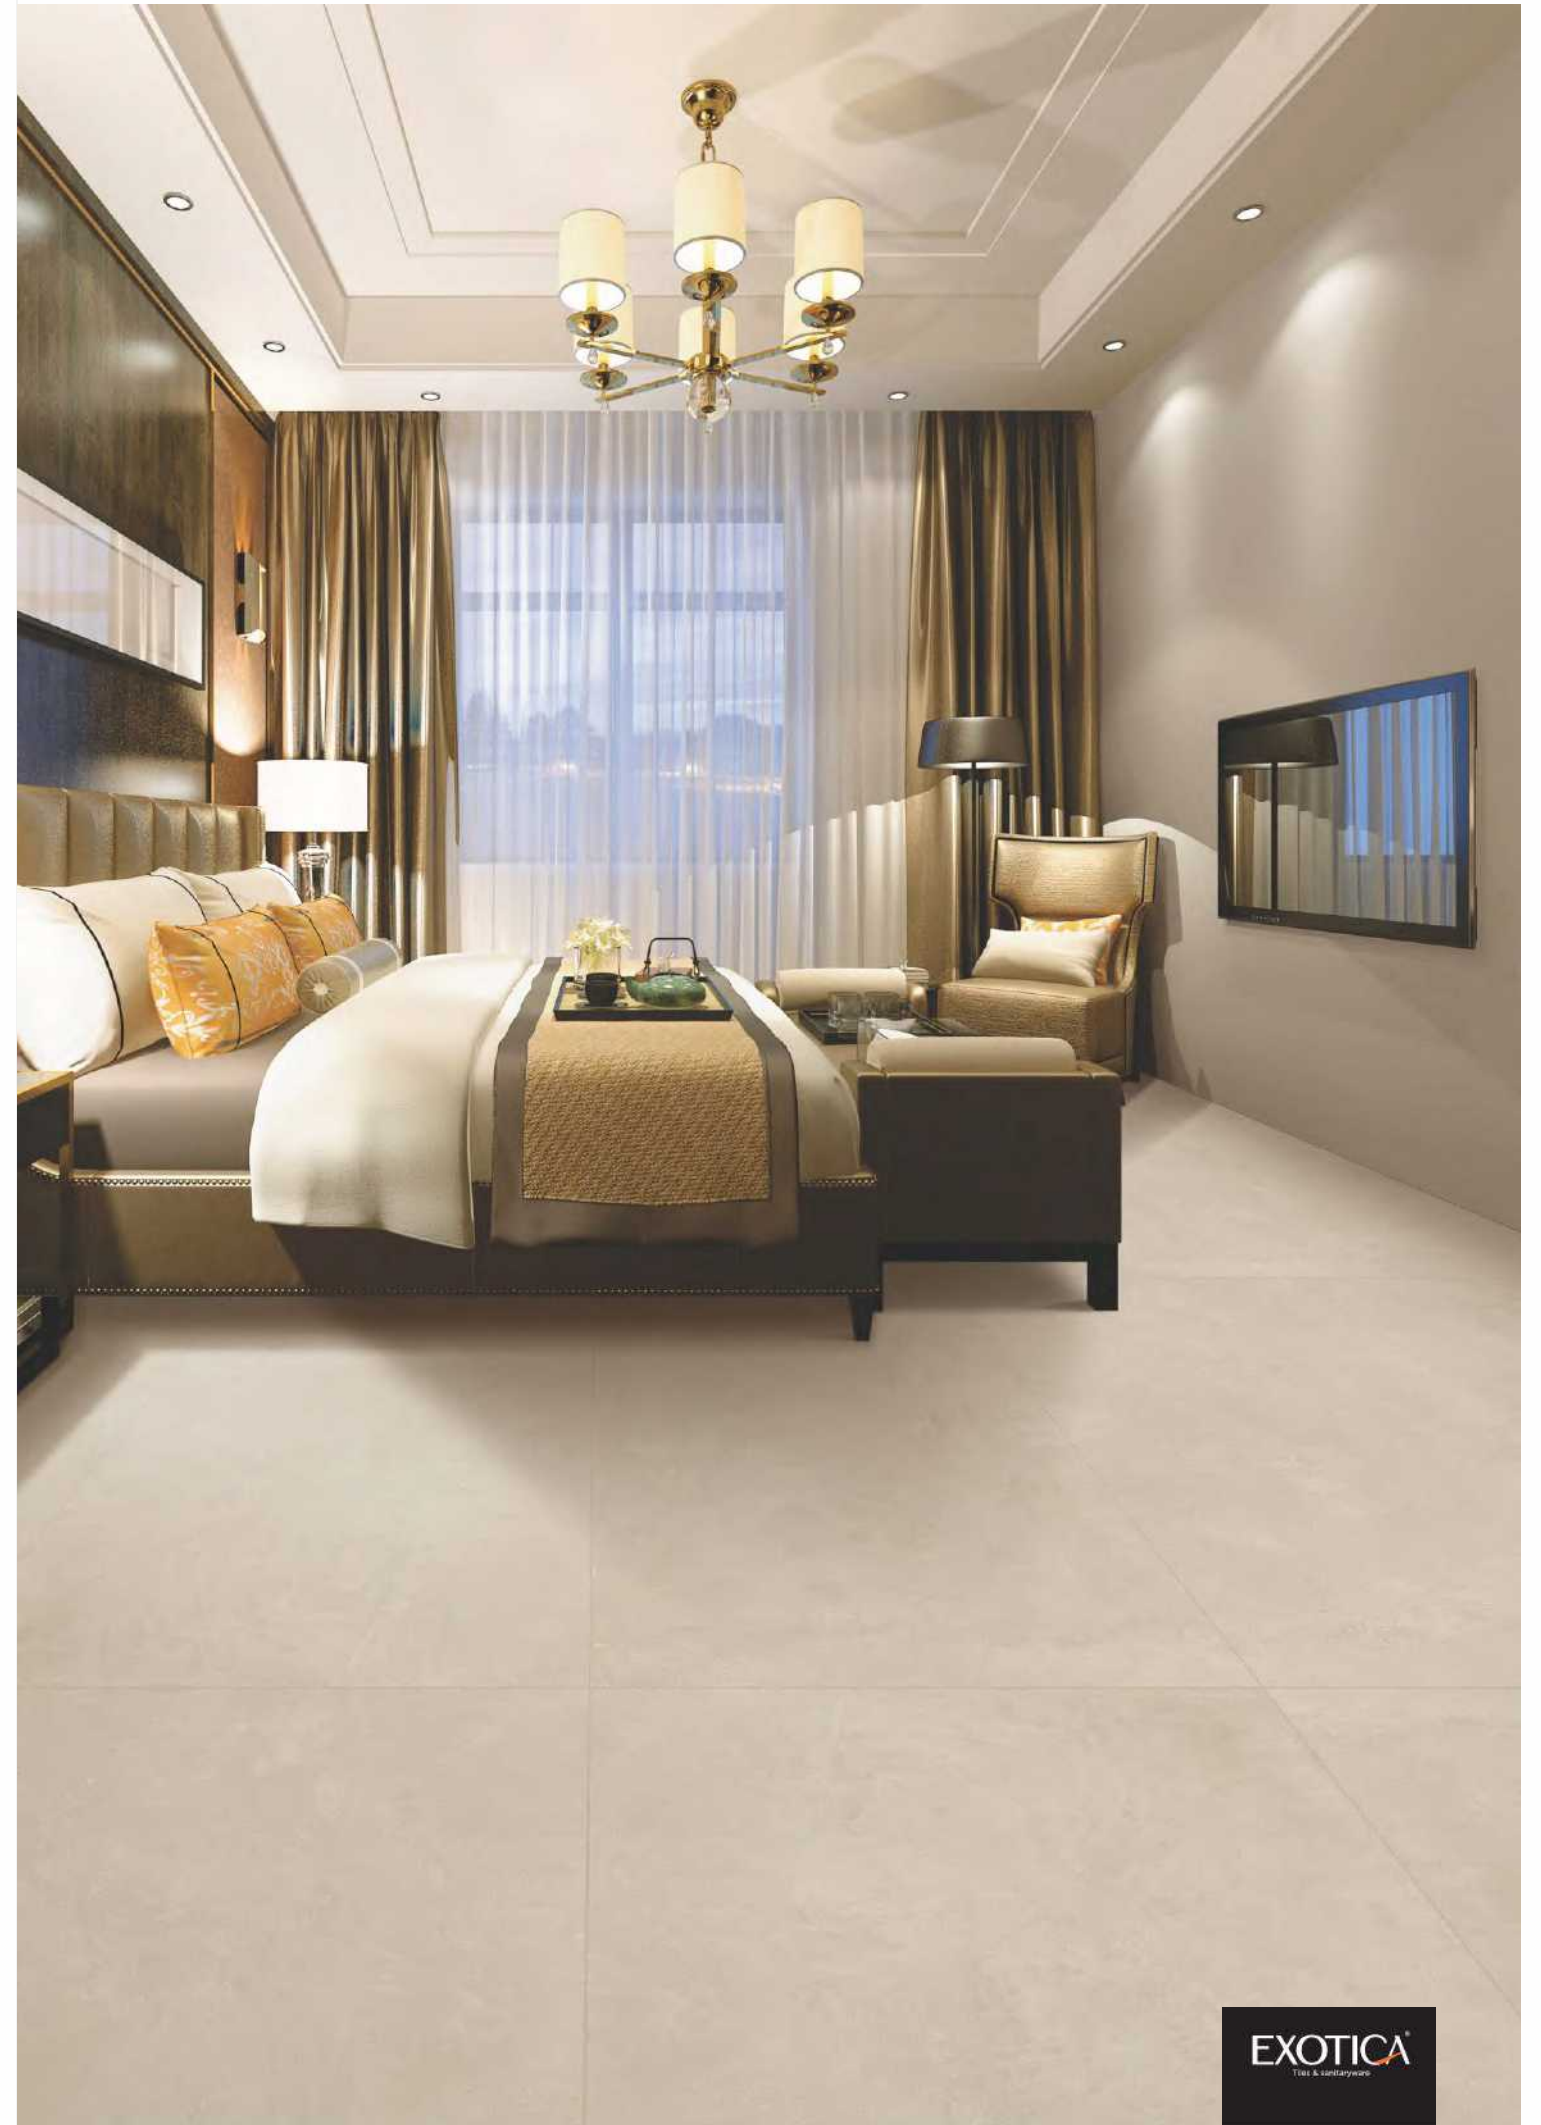

Rustic
Finish

800x1600mm

Colour
Moods

EXOTICA
Tiles & sanitaryware

Regal Symphony
Taupe

Faces

3

EXOTICA
Tiles & sanitaryware