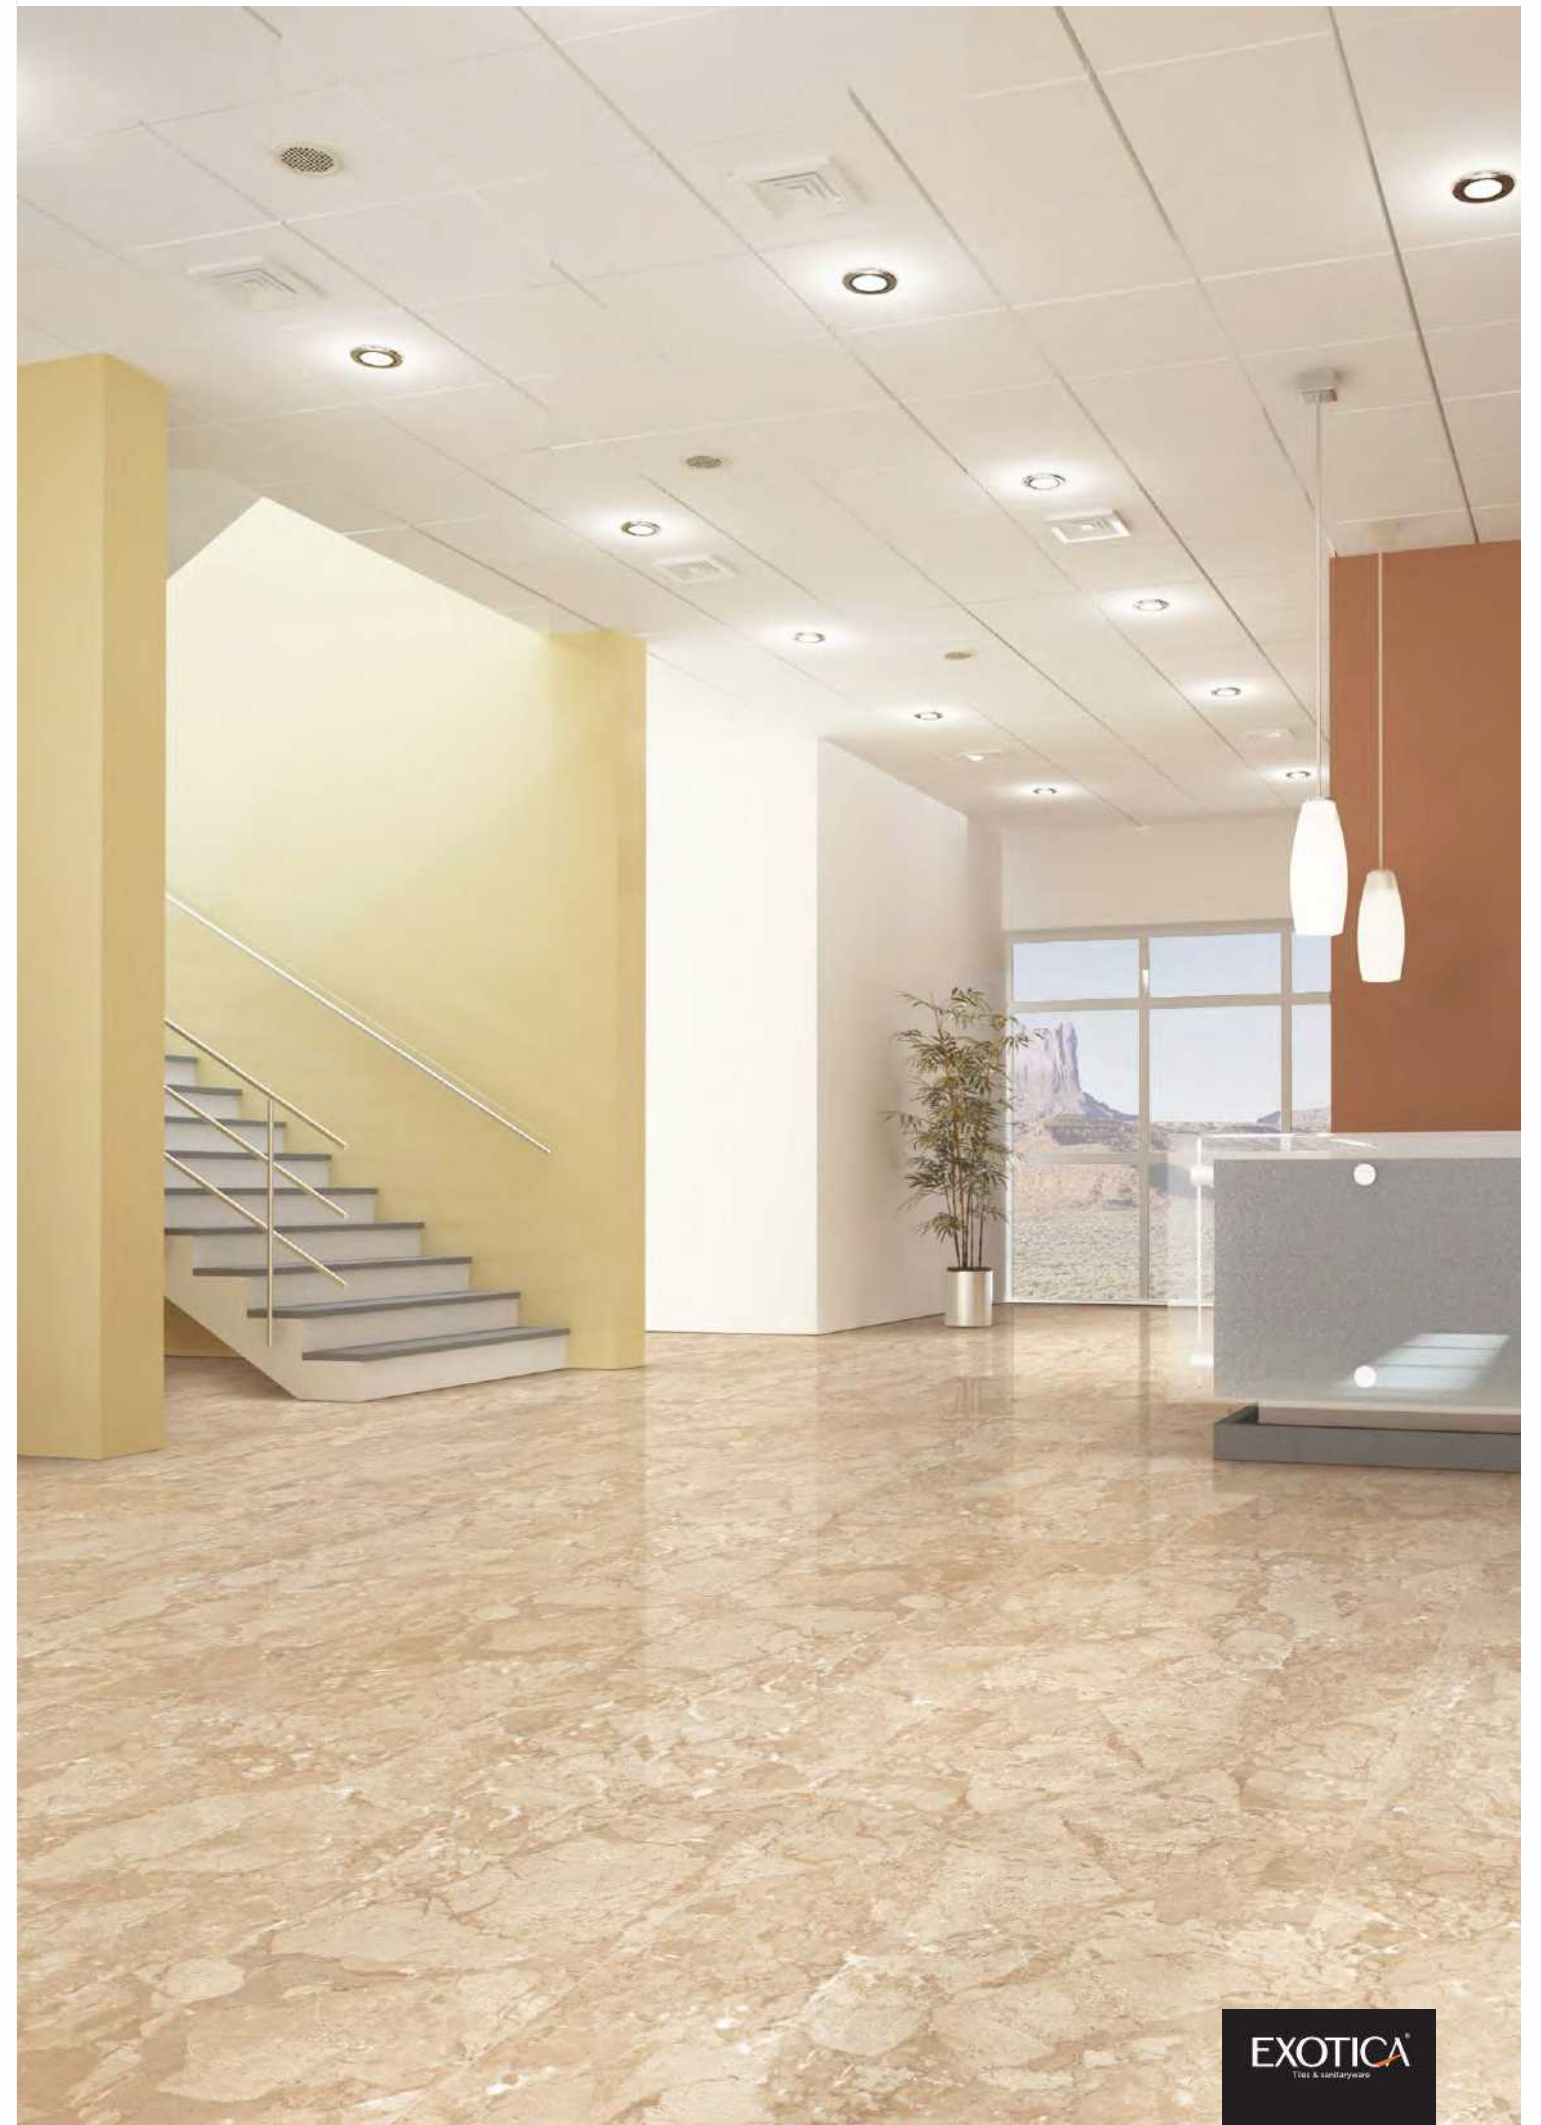

Colour
Moods

EXOTICA
Tiles & sanitaryware

Regal Crestola Beige

Faces

3

EXOTICA
Tiles & sanitaryware

High Gloss
Finish

800x1600mm