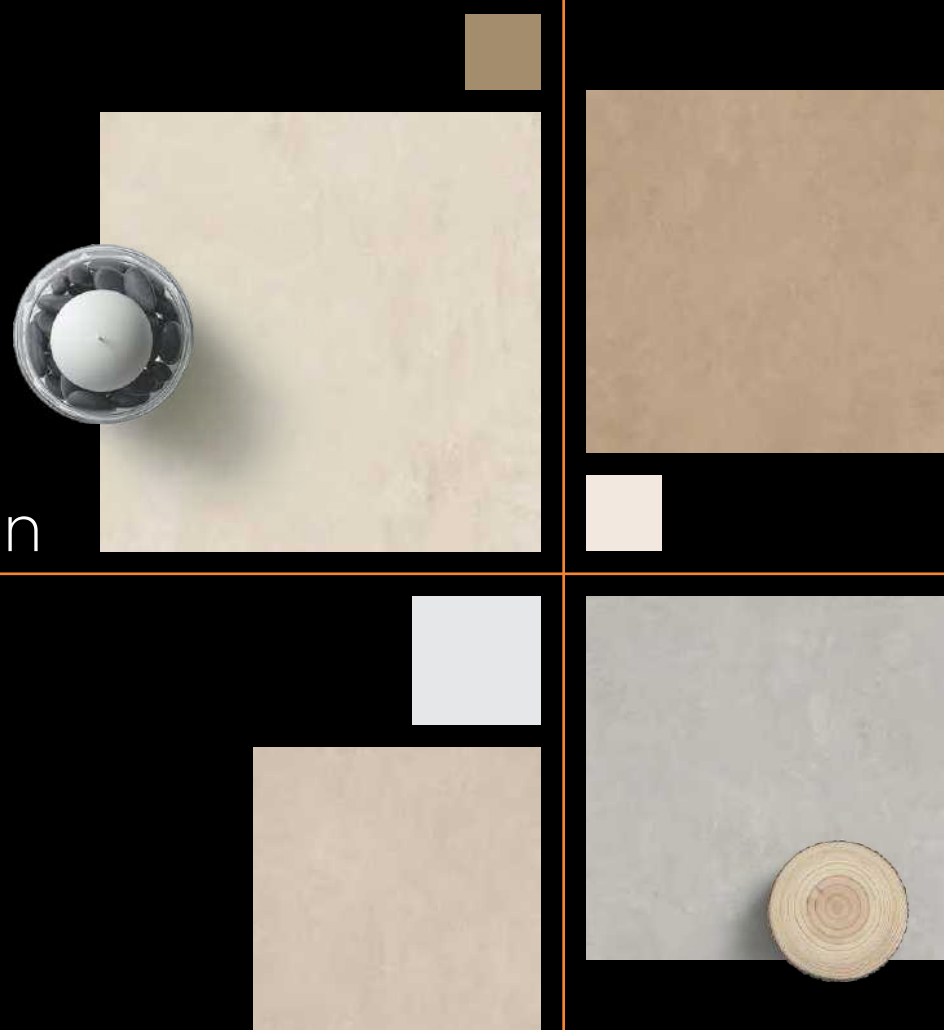

3

EXOTICA
Tiles & sanitaryware

Actual Tile Image

Collection

Rustic
FINISH

Rustic
Finish

800x1600mm

Colour
Moods