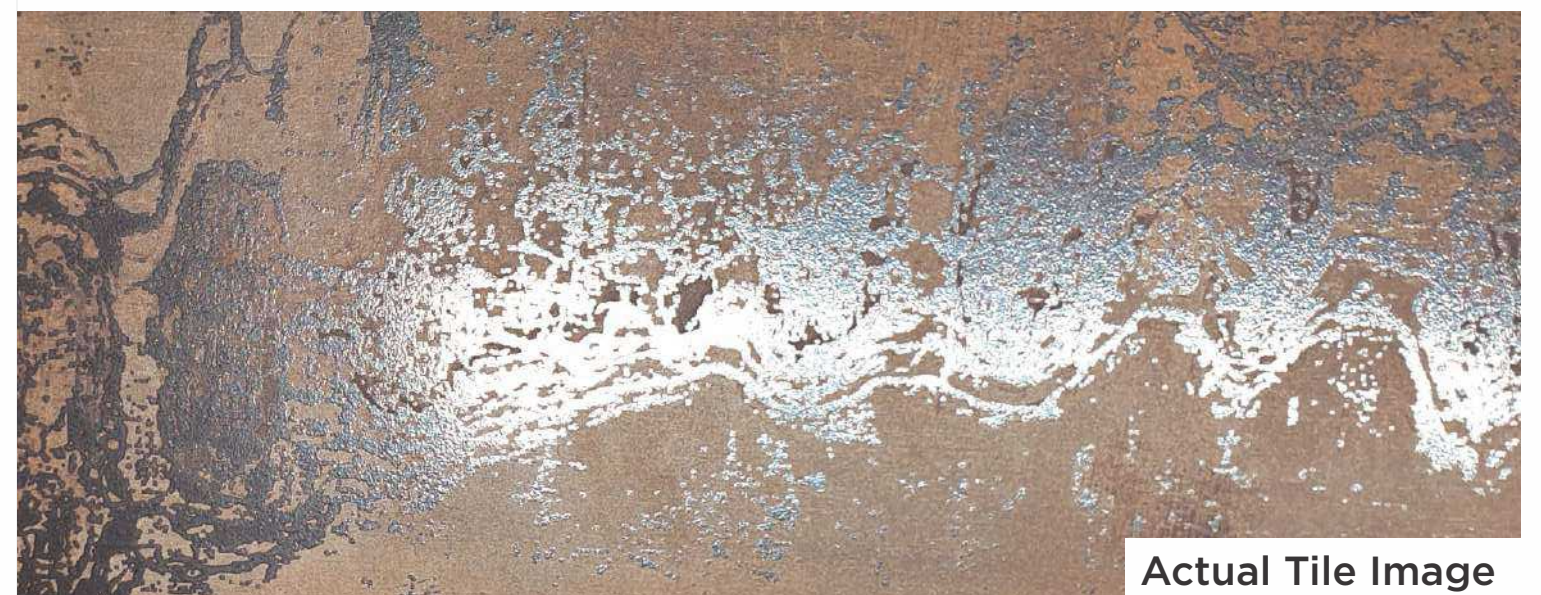

Actual Tile Image