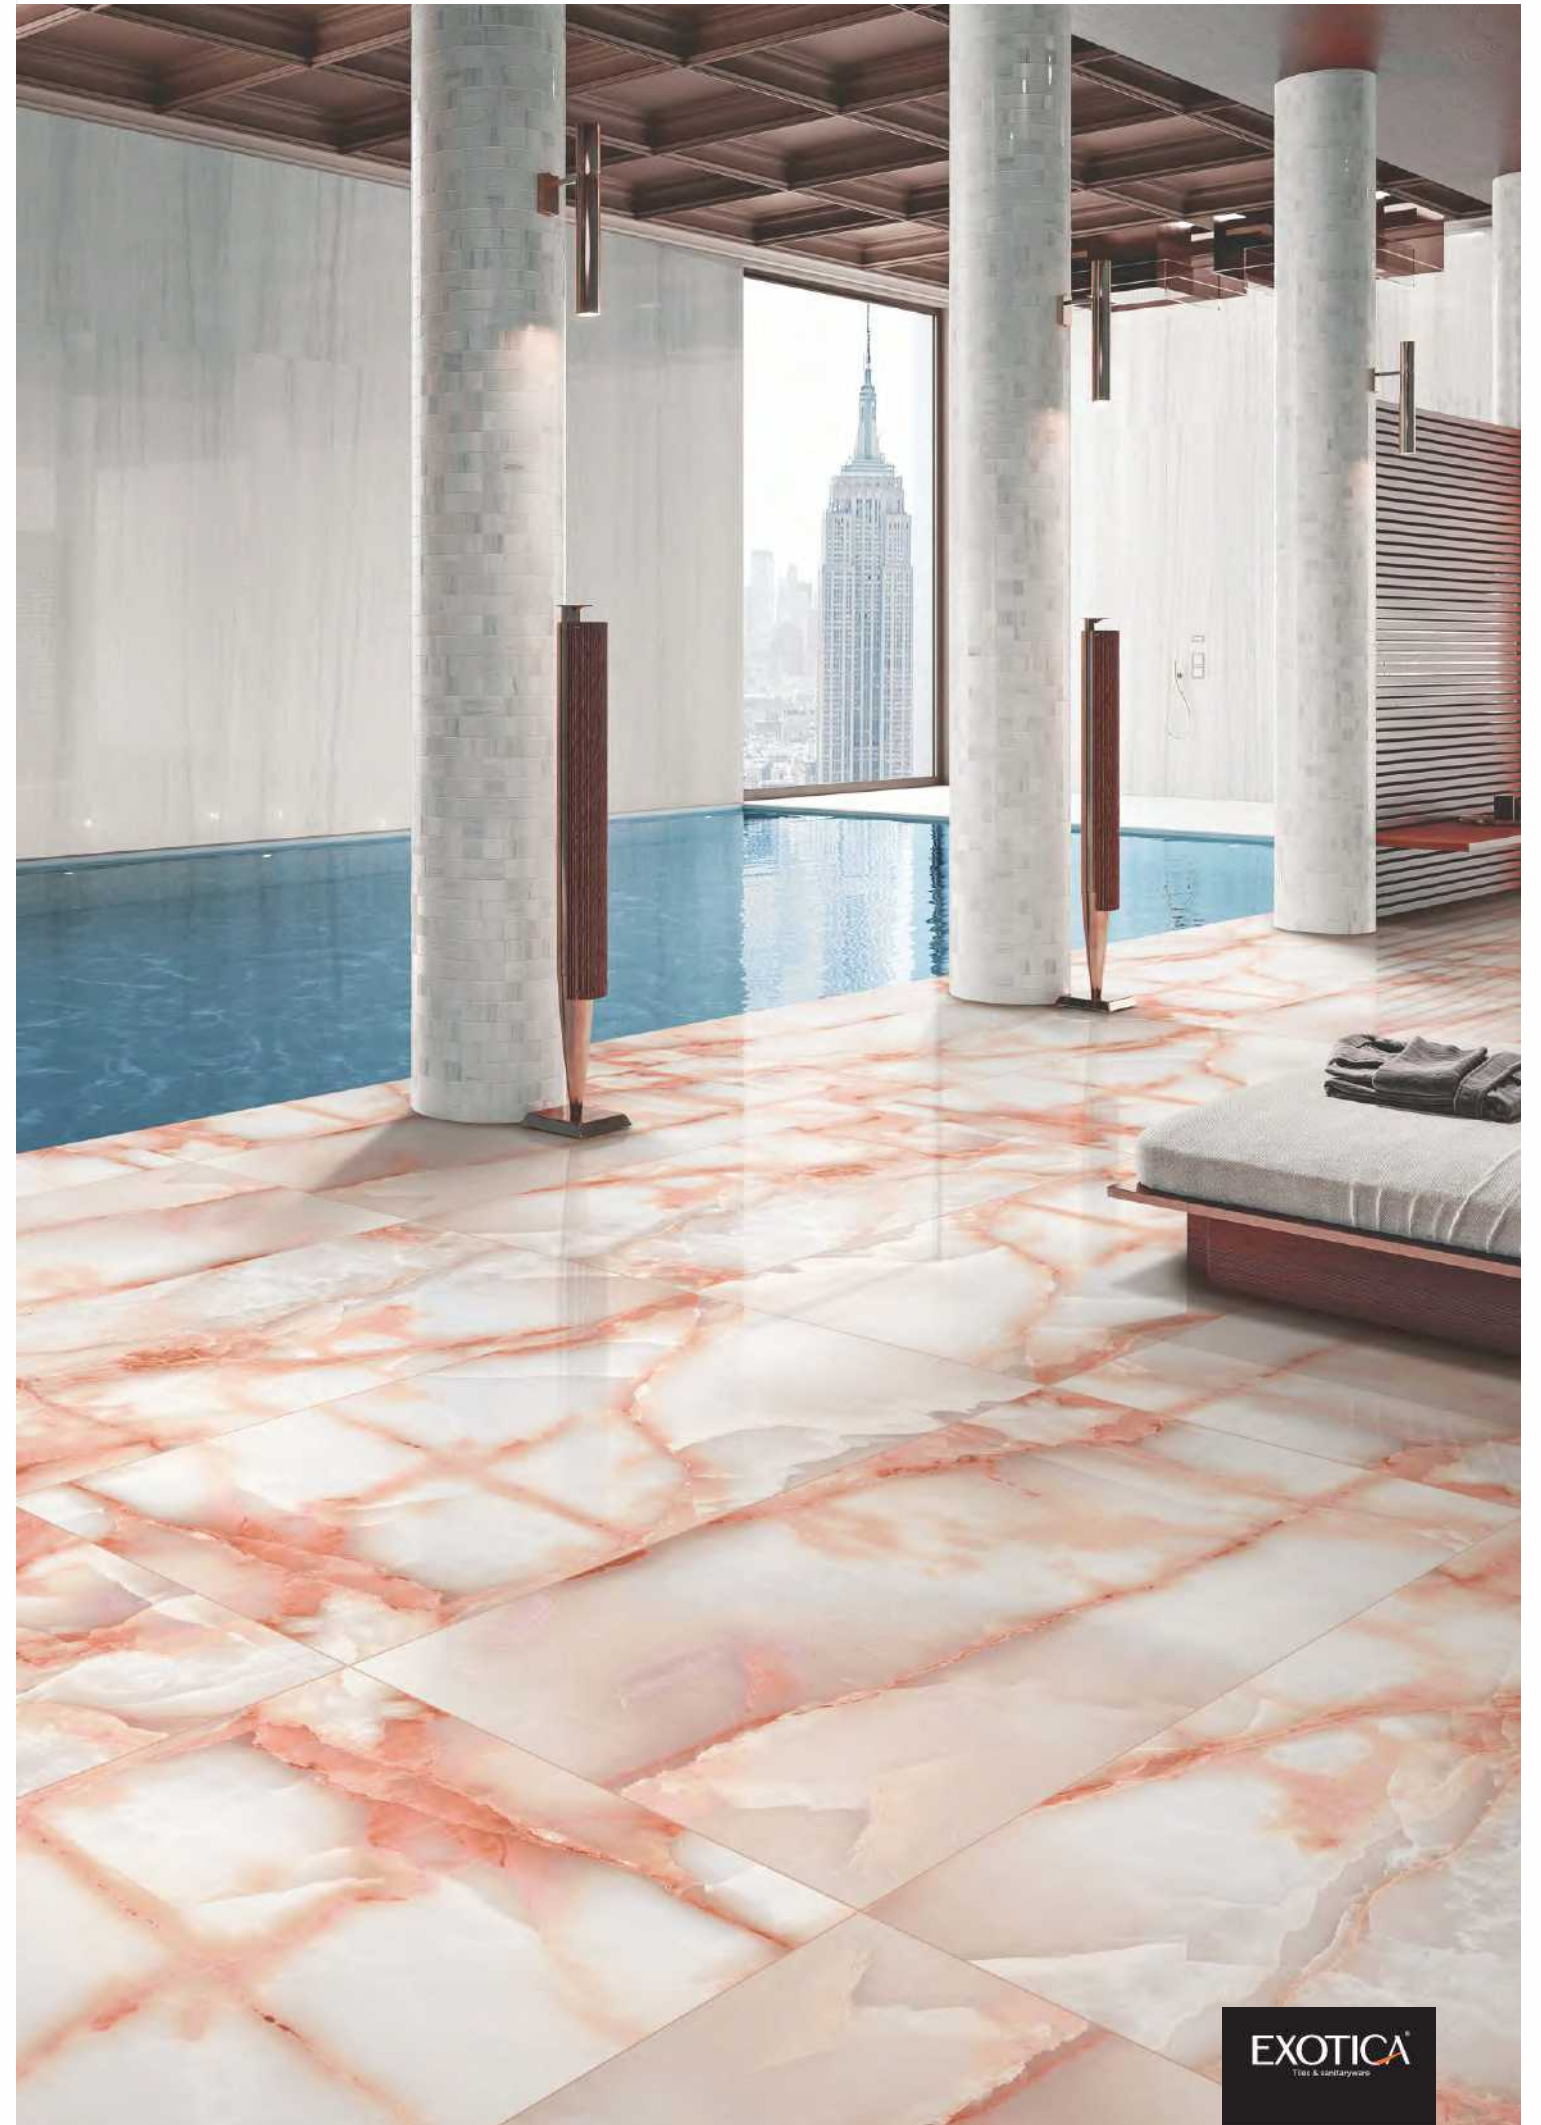

Prismatic
Finish

800x1600mm

Colour
Moods

EXOTICA
Tiles & sanitaryware

Regal Rosso Crystal
Onyx

Faces

3

EXOTICA
Tiles & sanitaryware