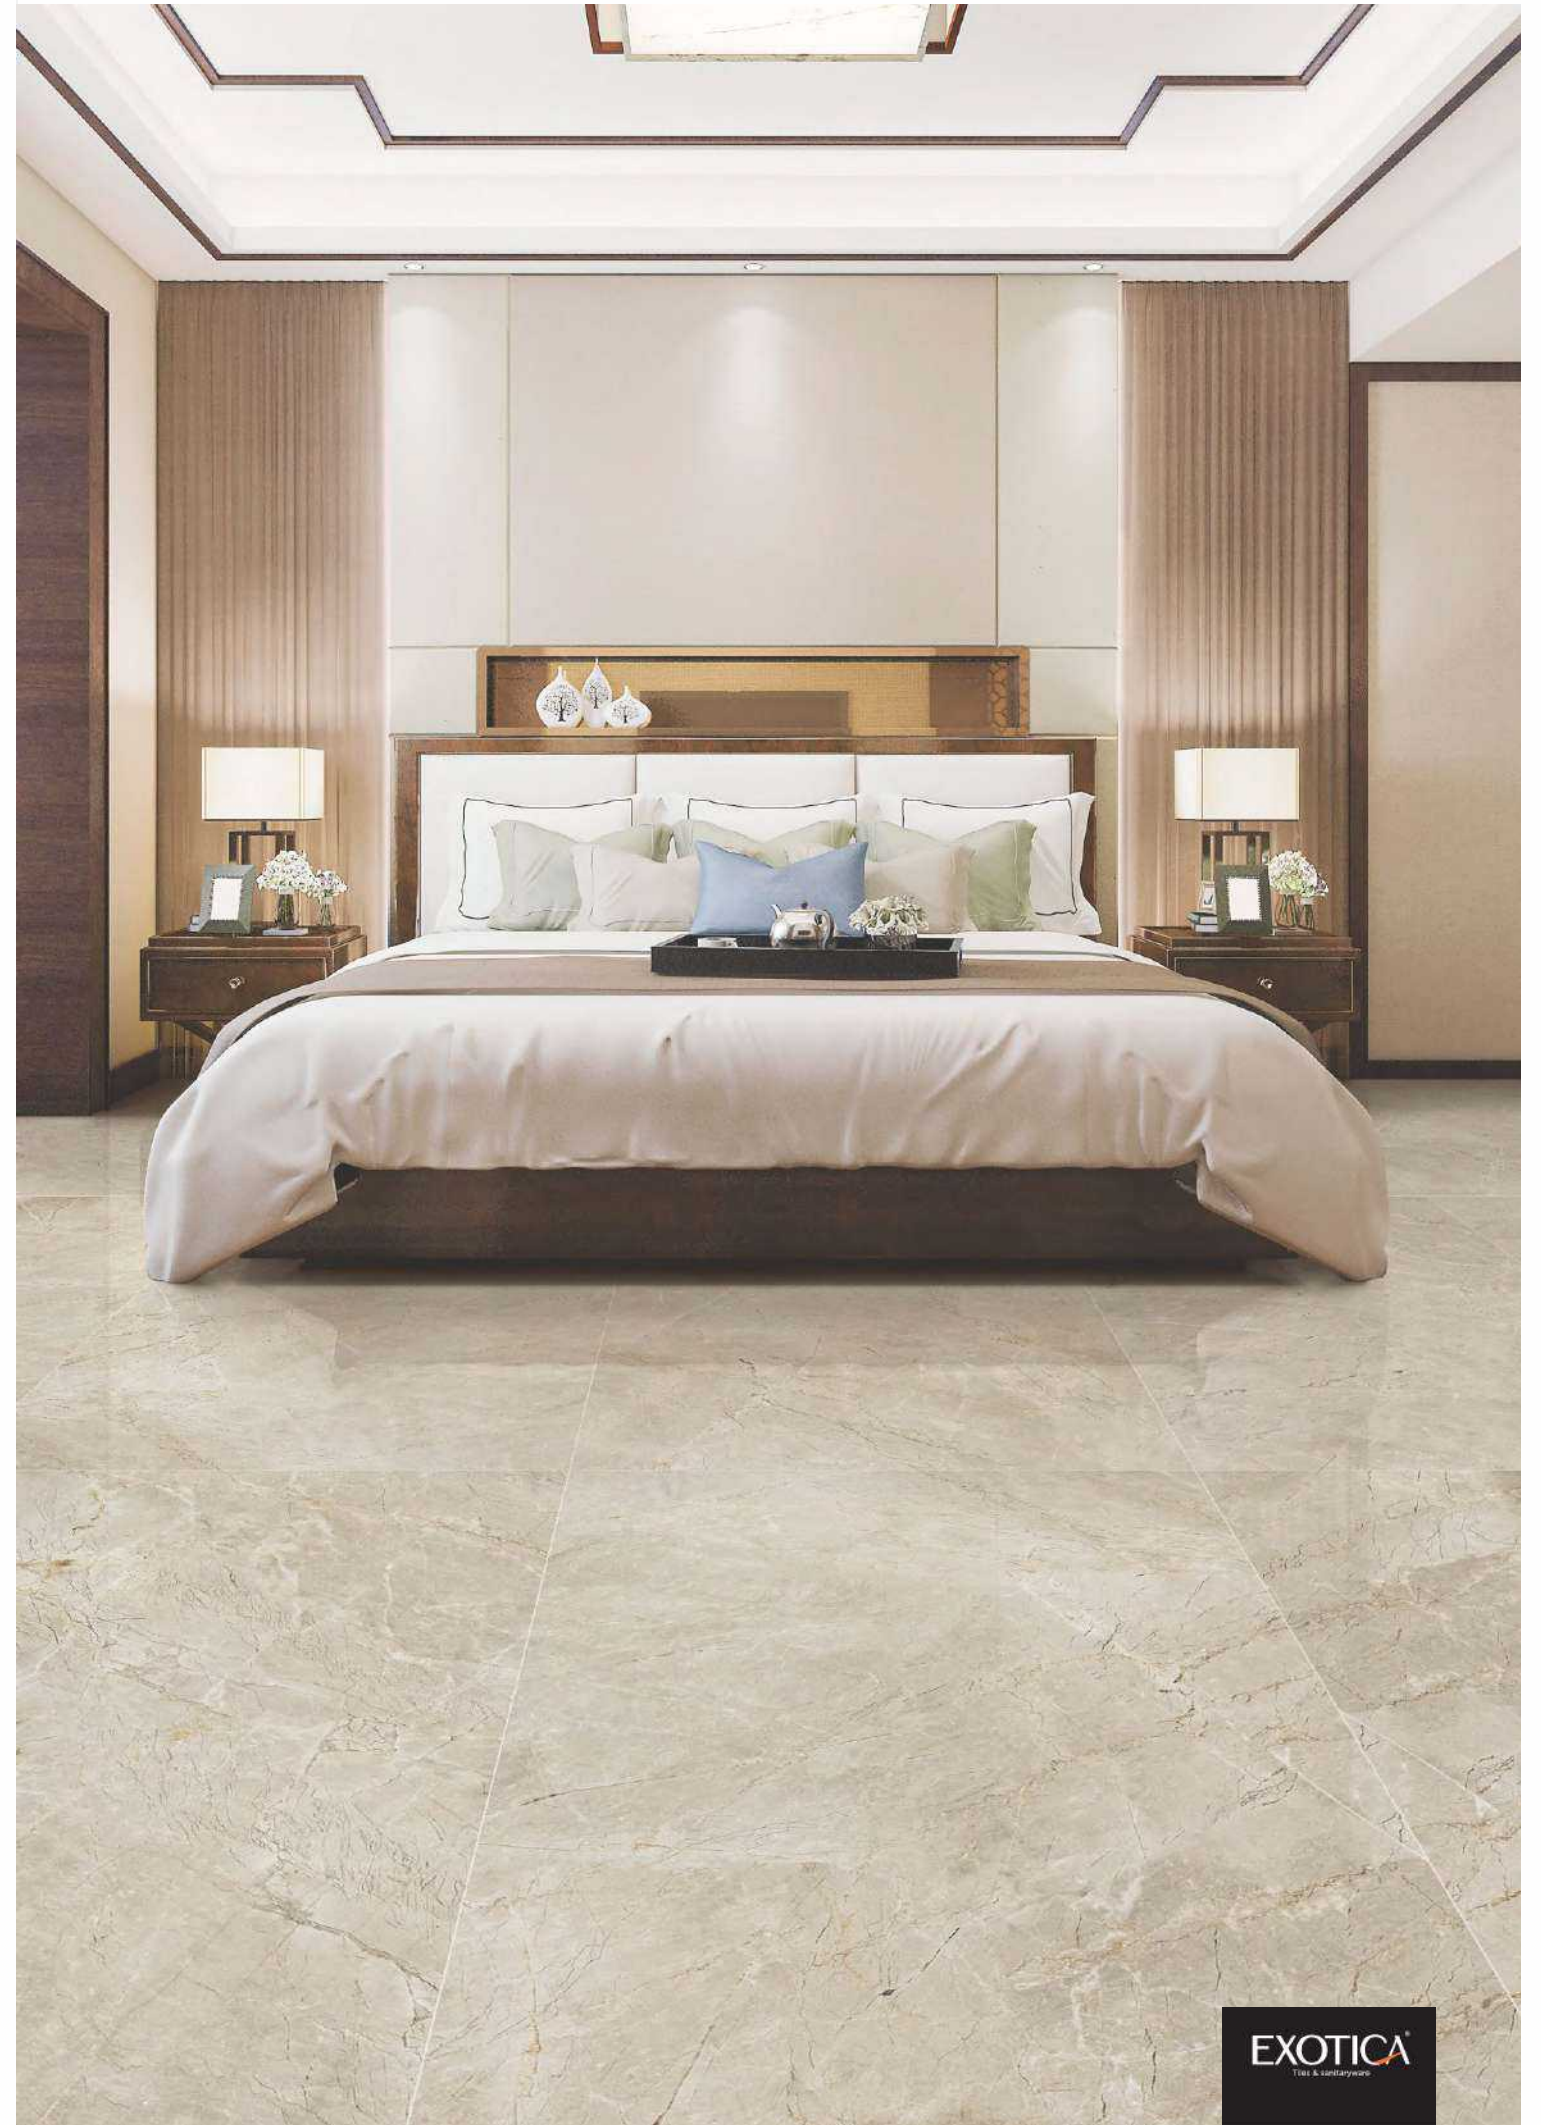

EXOTICA
Tiles & sanitaryware

Glossy
Finish

800x1600mm

Colour
Moods

EXOTICA
Tiles & sanitaryware

Regal Milan Crema

Faces

3