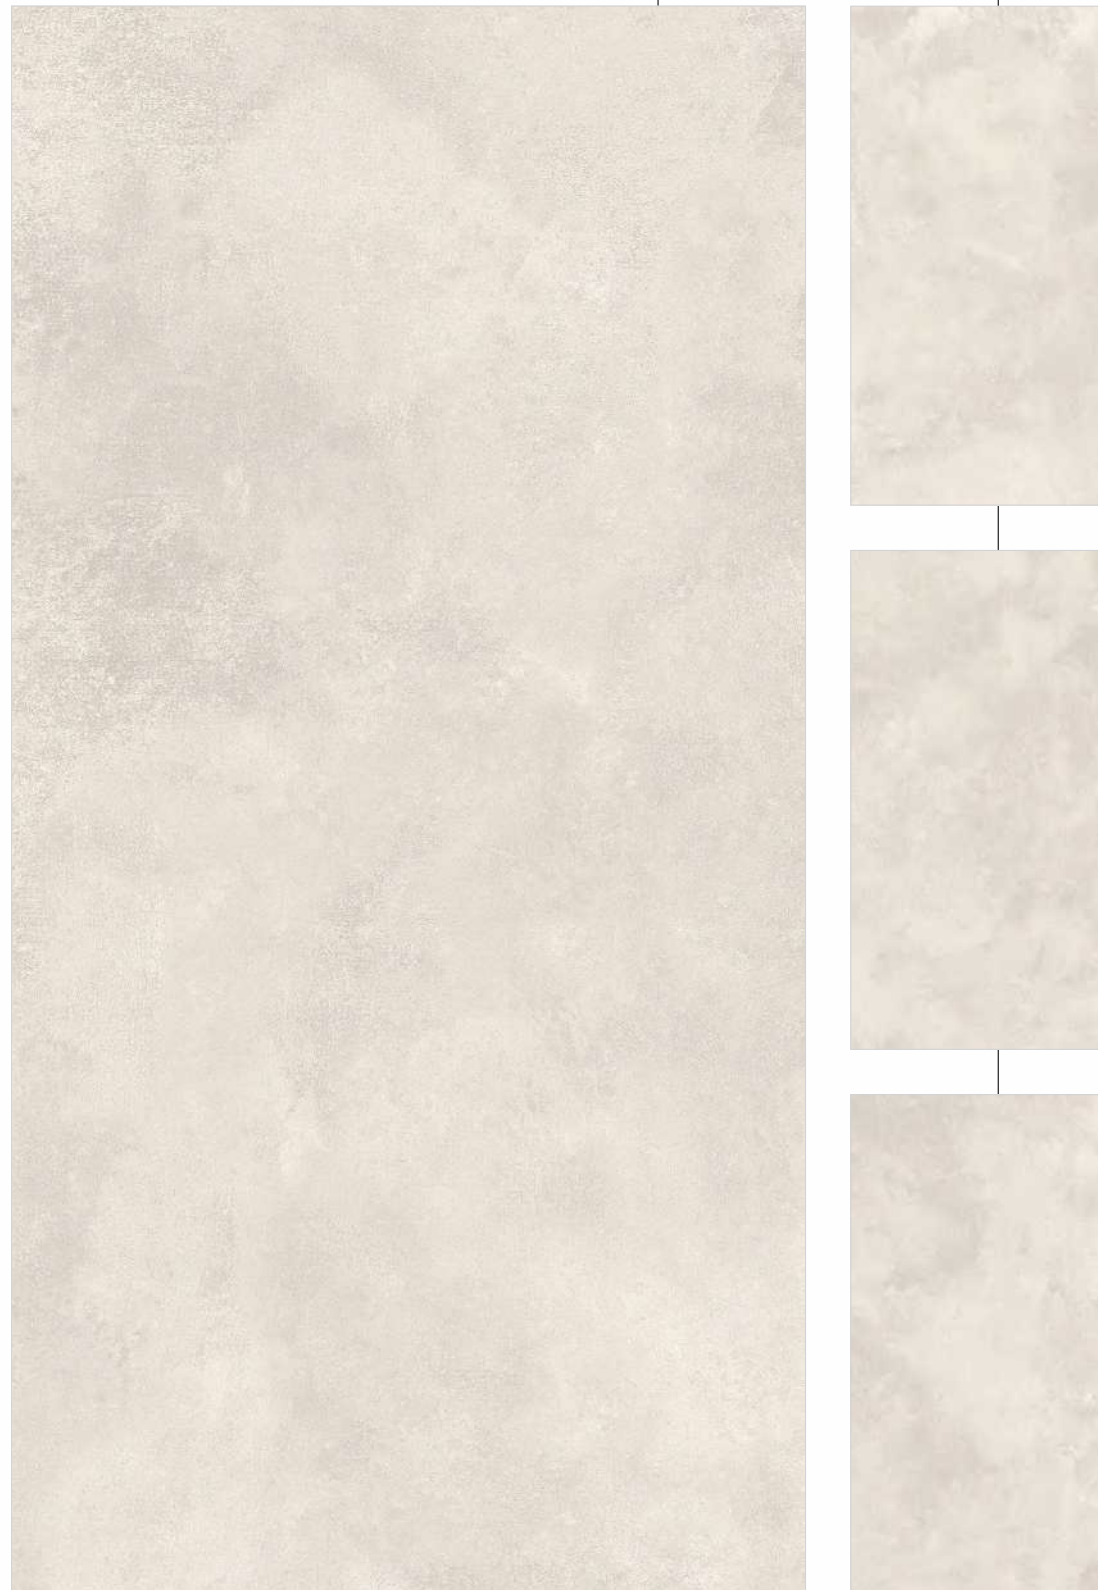

Actual Tile Image

Actual Tile Image

Rustic with glossy ink
Finish

800x1600mm

EXOTICA
Tiles & sanitaryware

Regal Krafton Mist

Faces

4