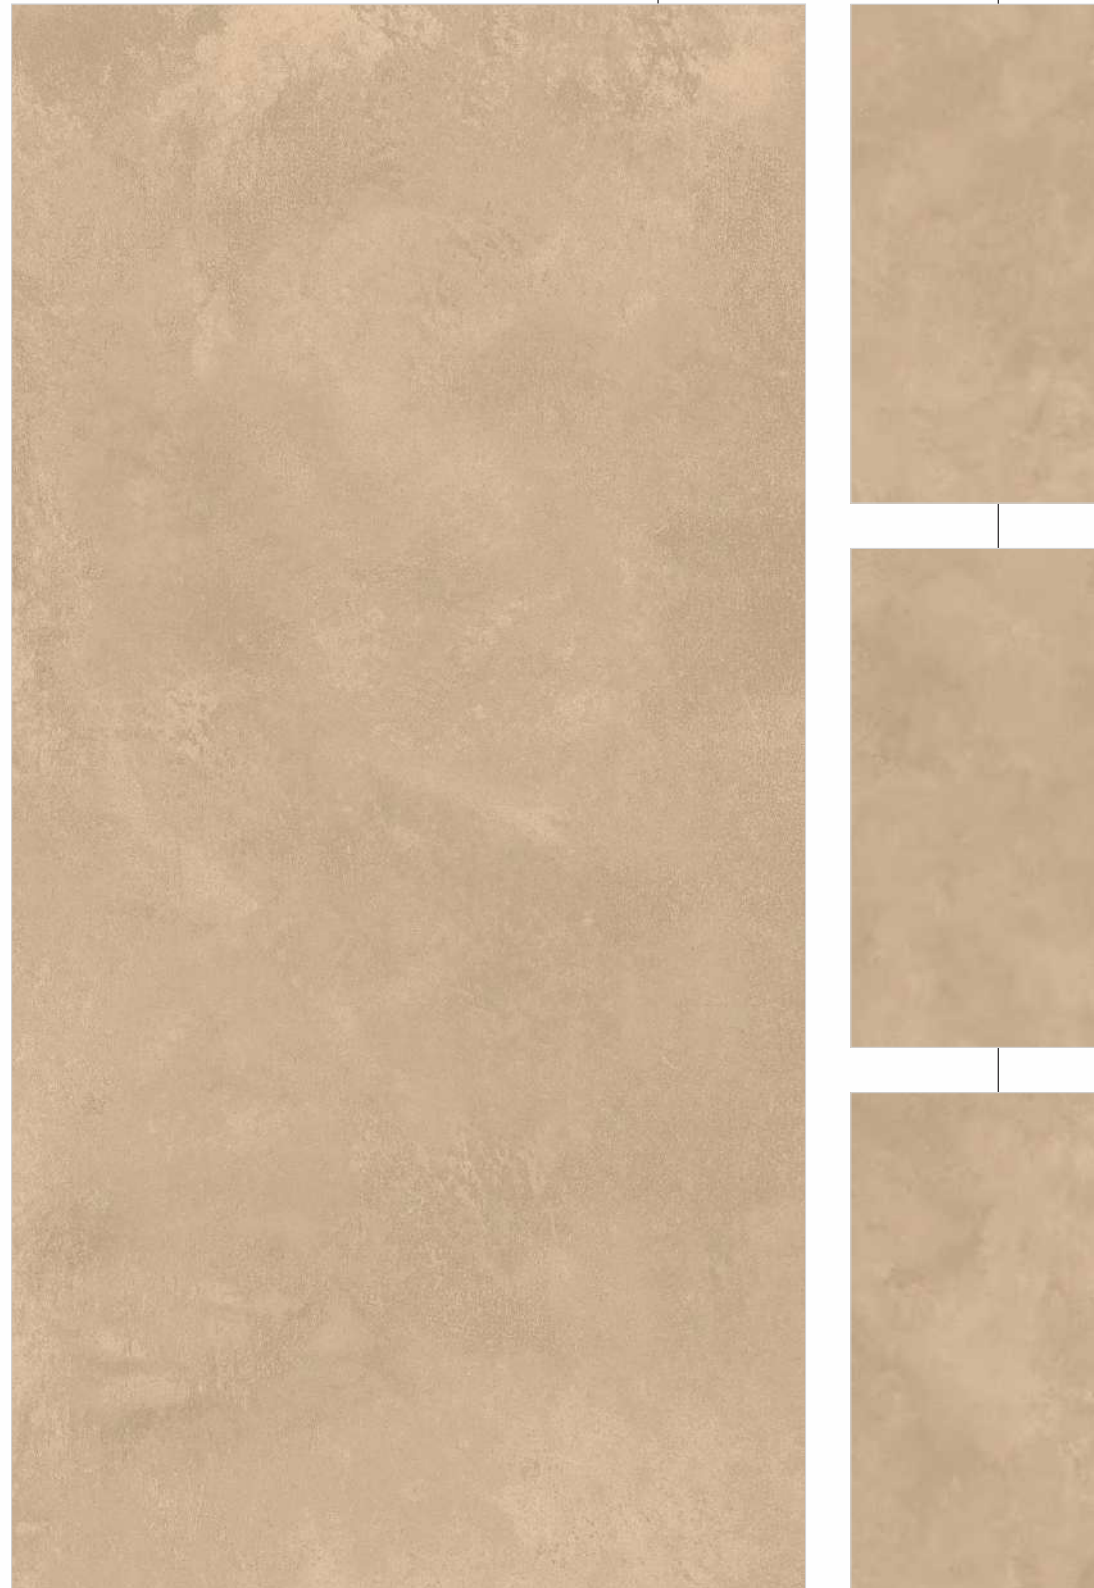

Rustic with glossy ink
Finish

800x1600mm

EXOTICA
Tiles & sanitaryware

Regal Krafton Beige

Faces

4