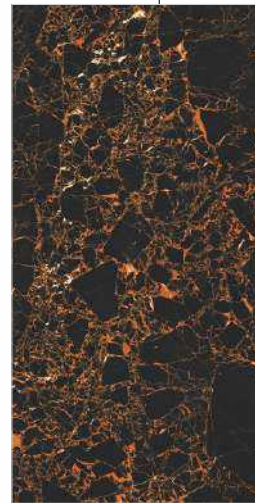

Black High Gloss

Finish

800x1600mm

Colour Moods

EXOTICA
Tiles & sanitaryware

Regal Portoro Gold

Faces

3

EXOTICA
Tiles & sanitaryware