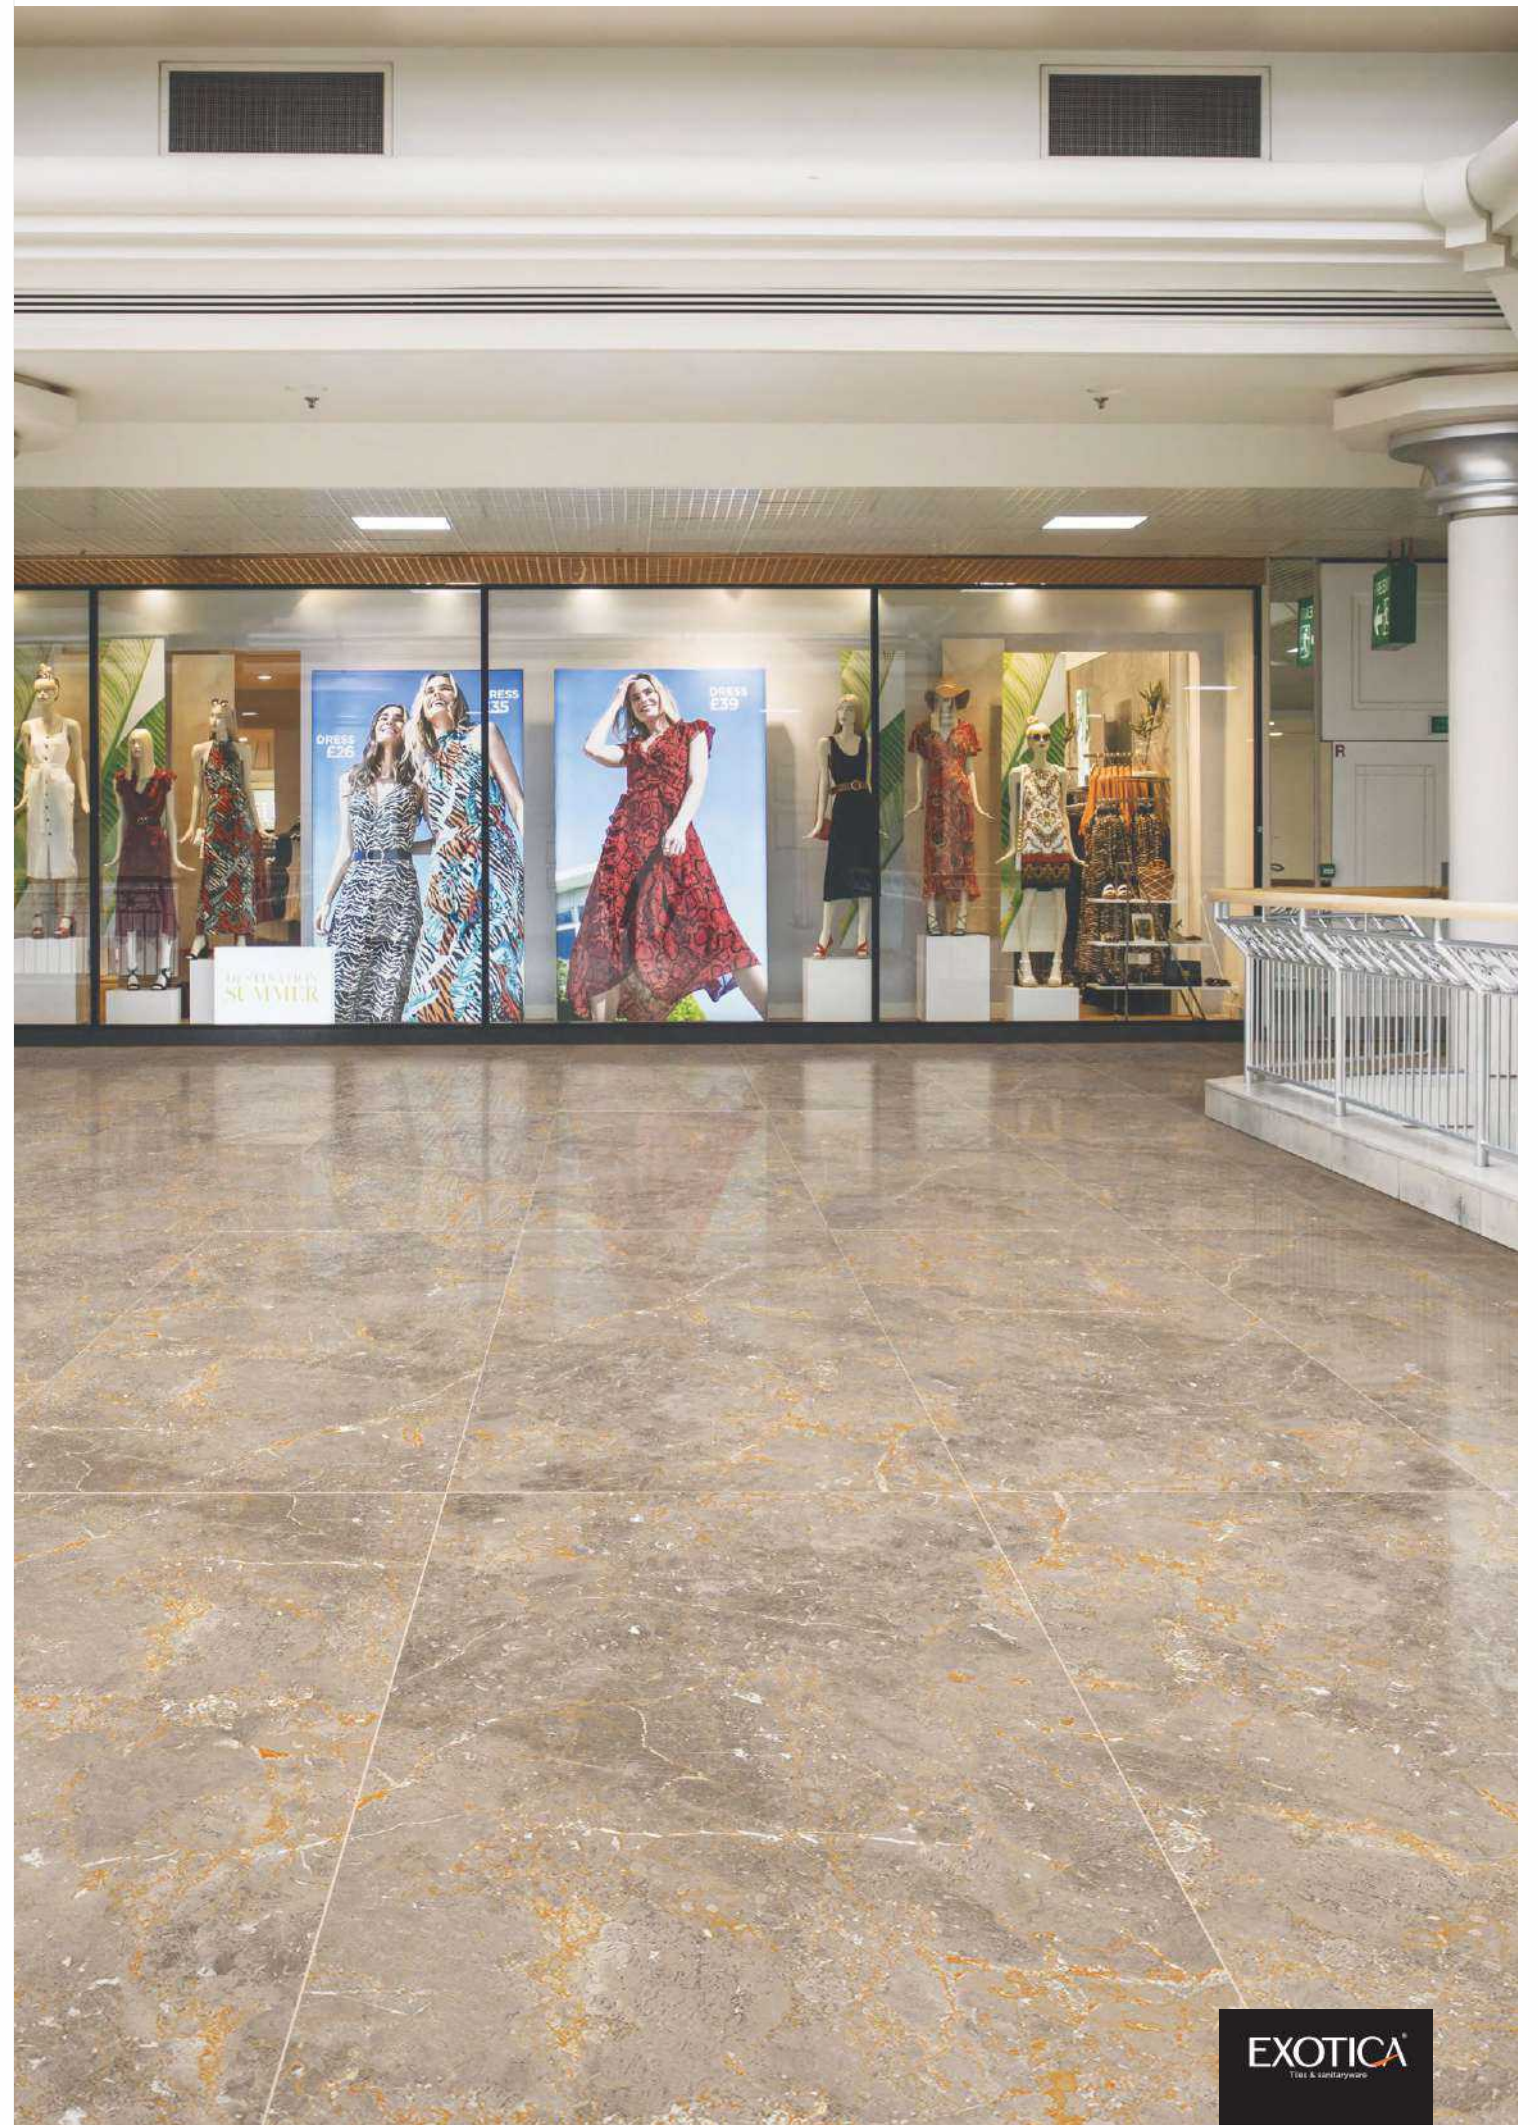

High Gloss
Finish

800x1600mm

Colour
Moods

EXOTICA
Tiles & sanitaryware

Regal Glacia Dusk

Faces

3

EXOTICA
Tiles & sanitaryware