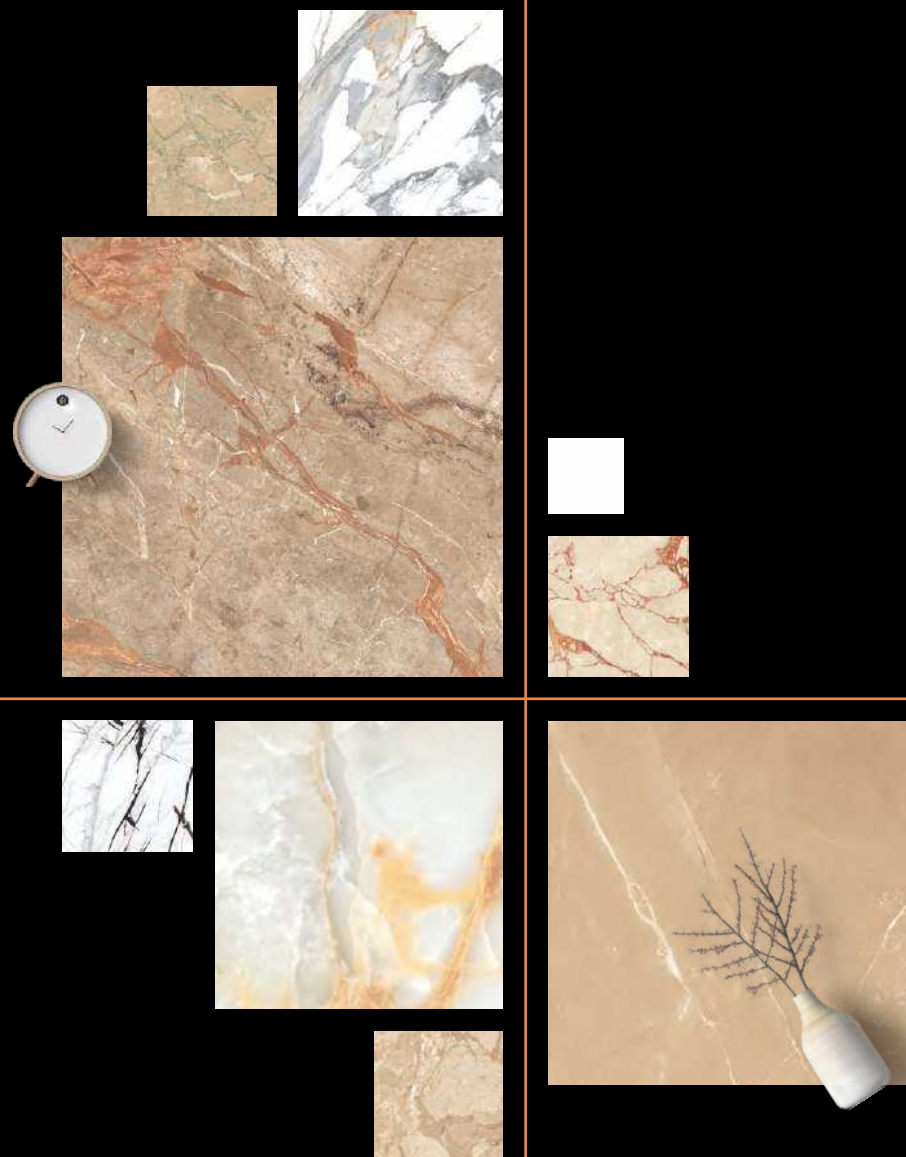

High Gloss

FINISH

Collection