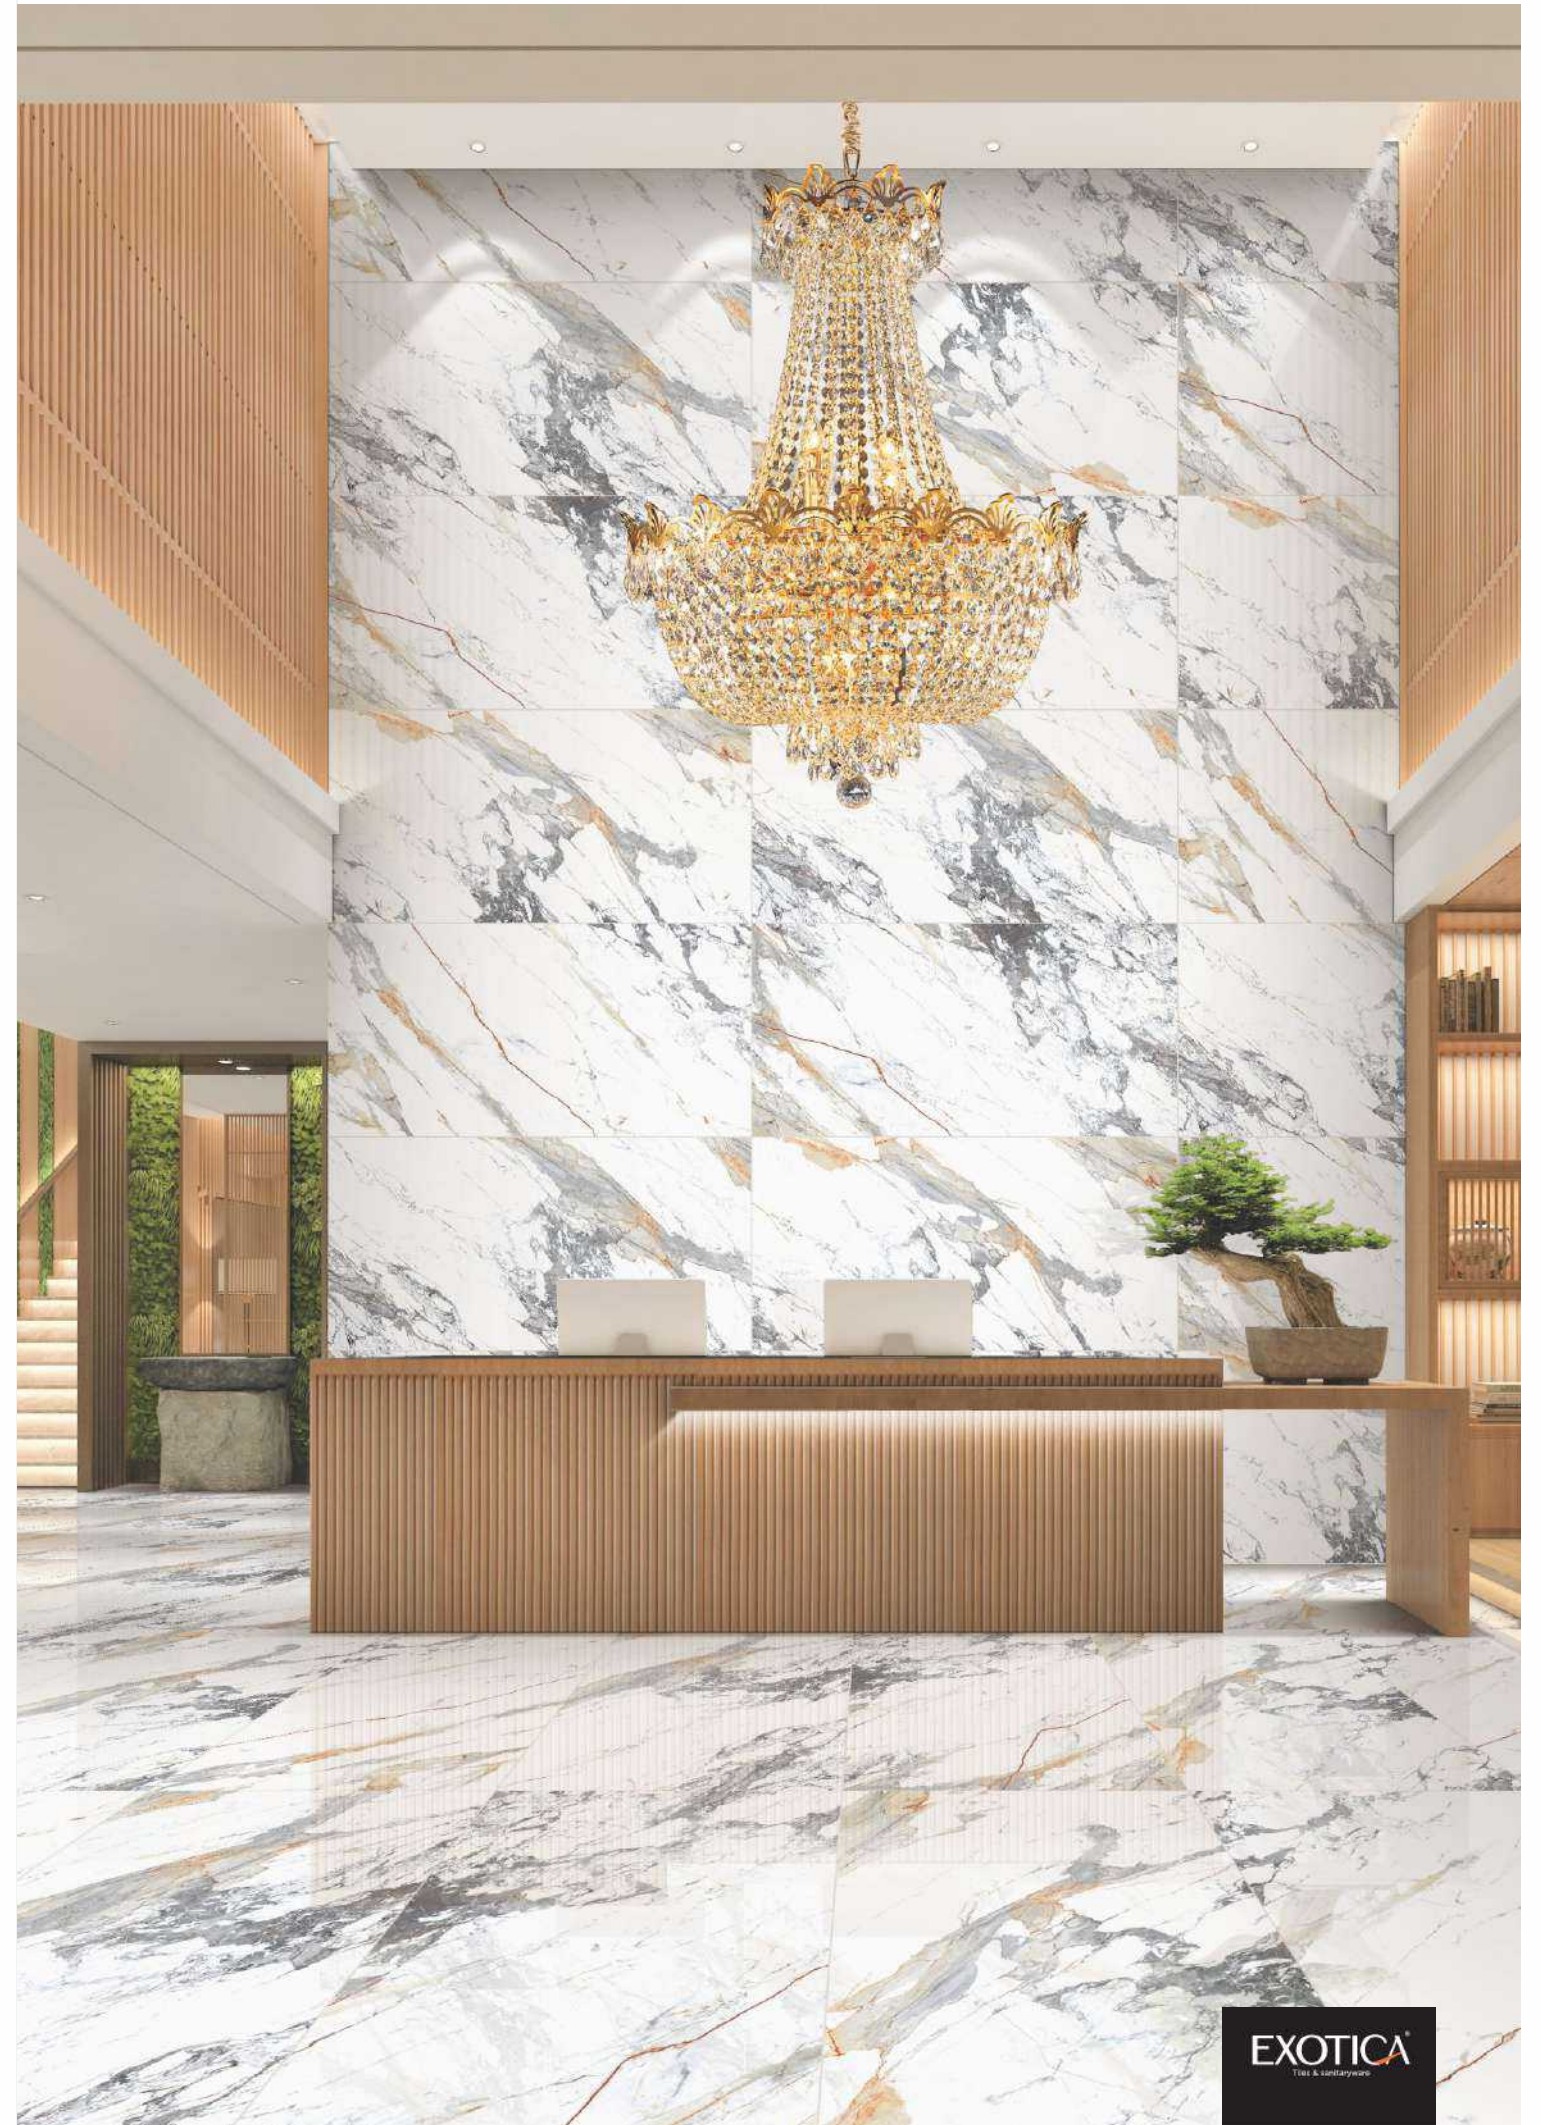

800x1600mm

Colour
Moods

EXOTICA
Tiles & sanitaryware

Regal Ibiza White

Faces

4

EXOTICA
Tiles & sanitaryware

Glossy
Finish