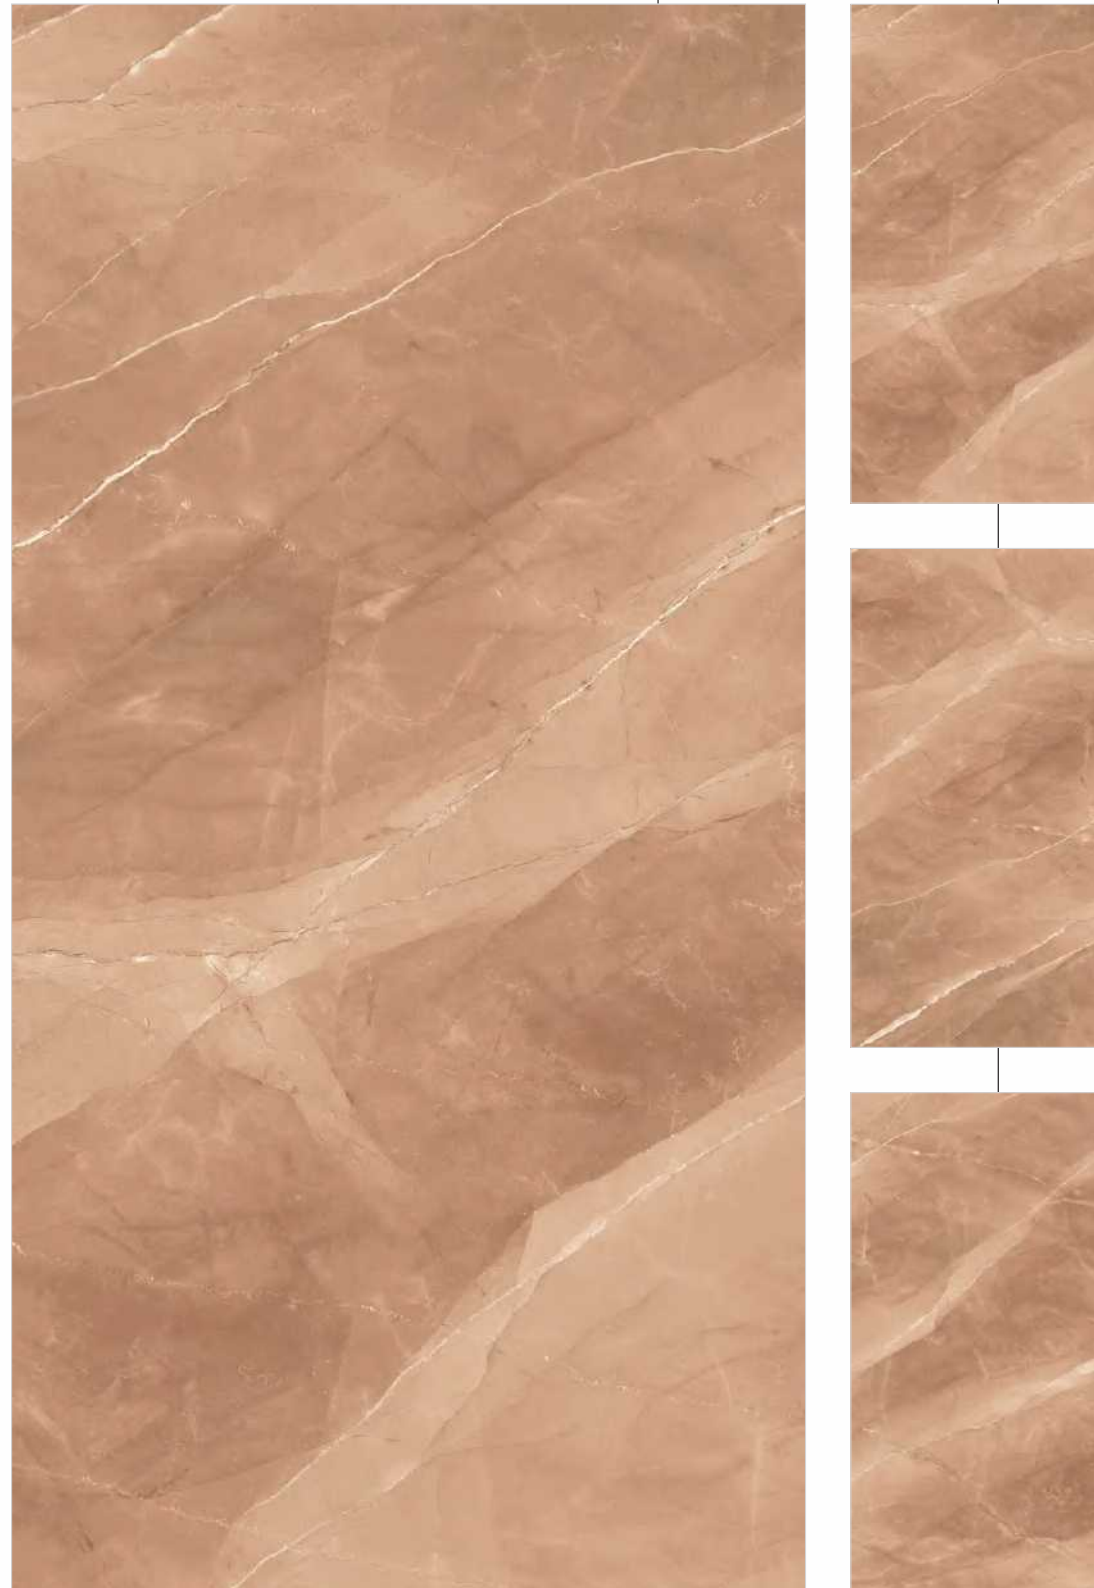

High Gloss
Finish

800x1600mm

Colour
Moods

EXOTICA
Tiles & sanitaryware

Regal Armonia Earth

Faces

3

EXOTICA
Tiles & sanitaryware