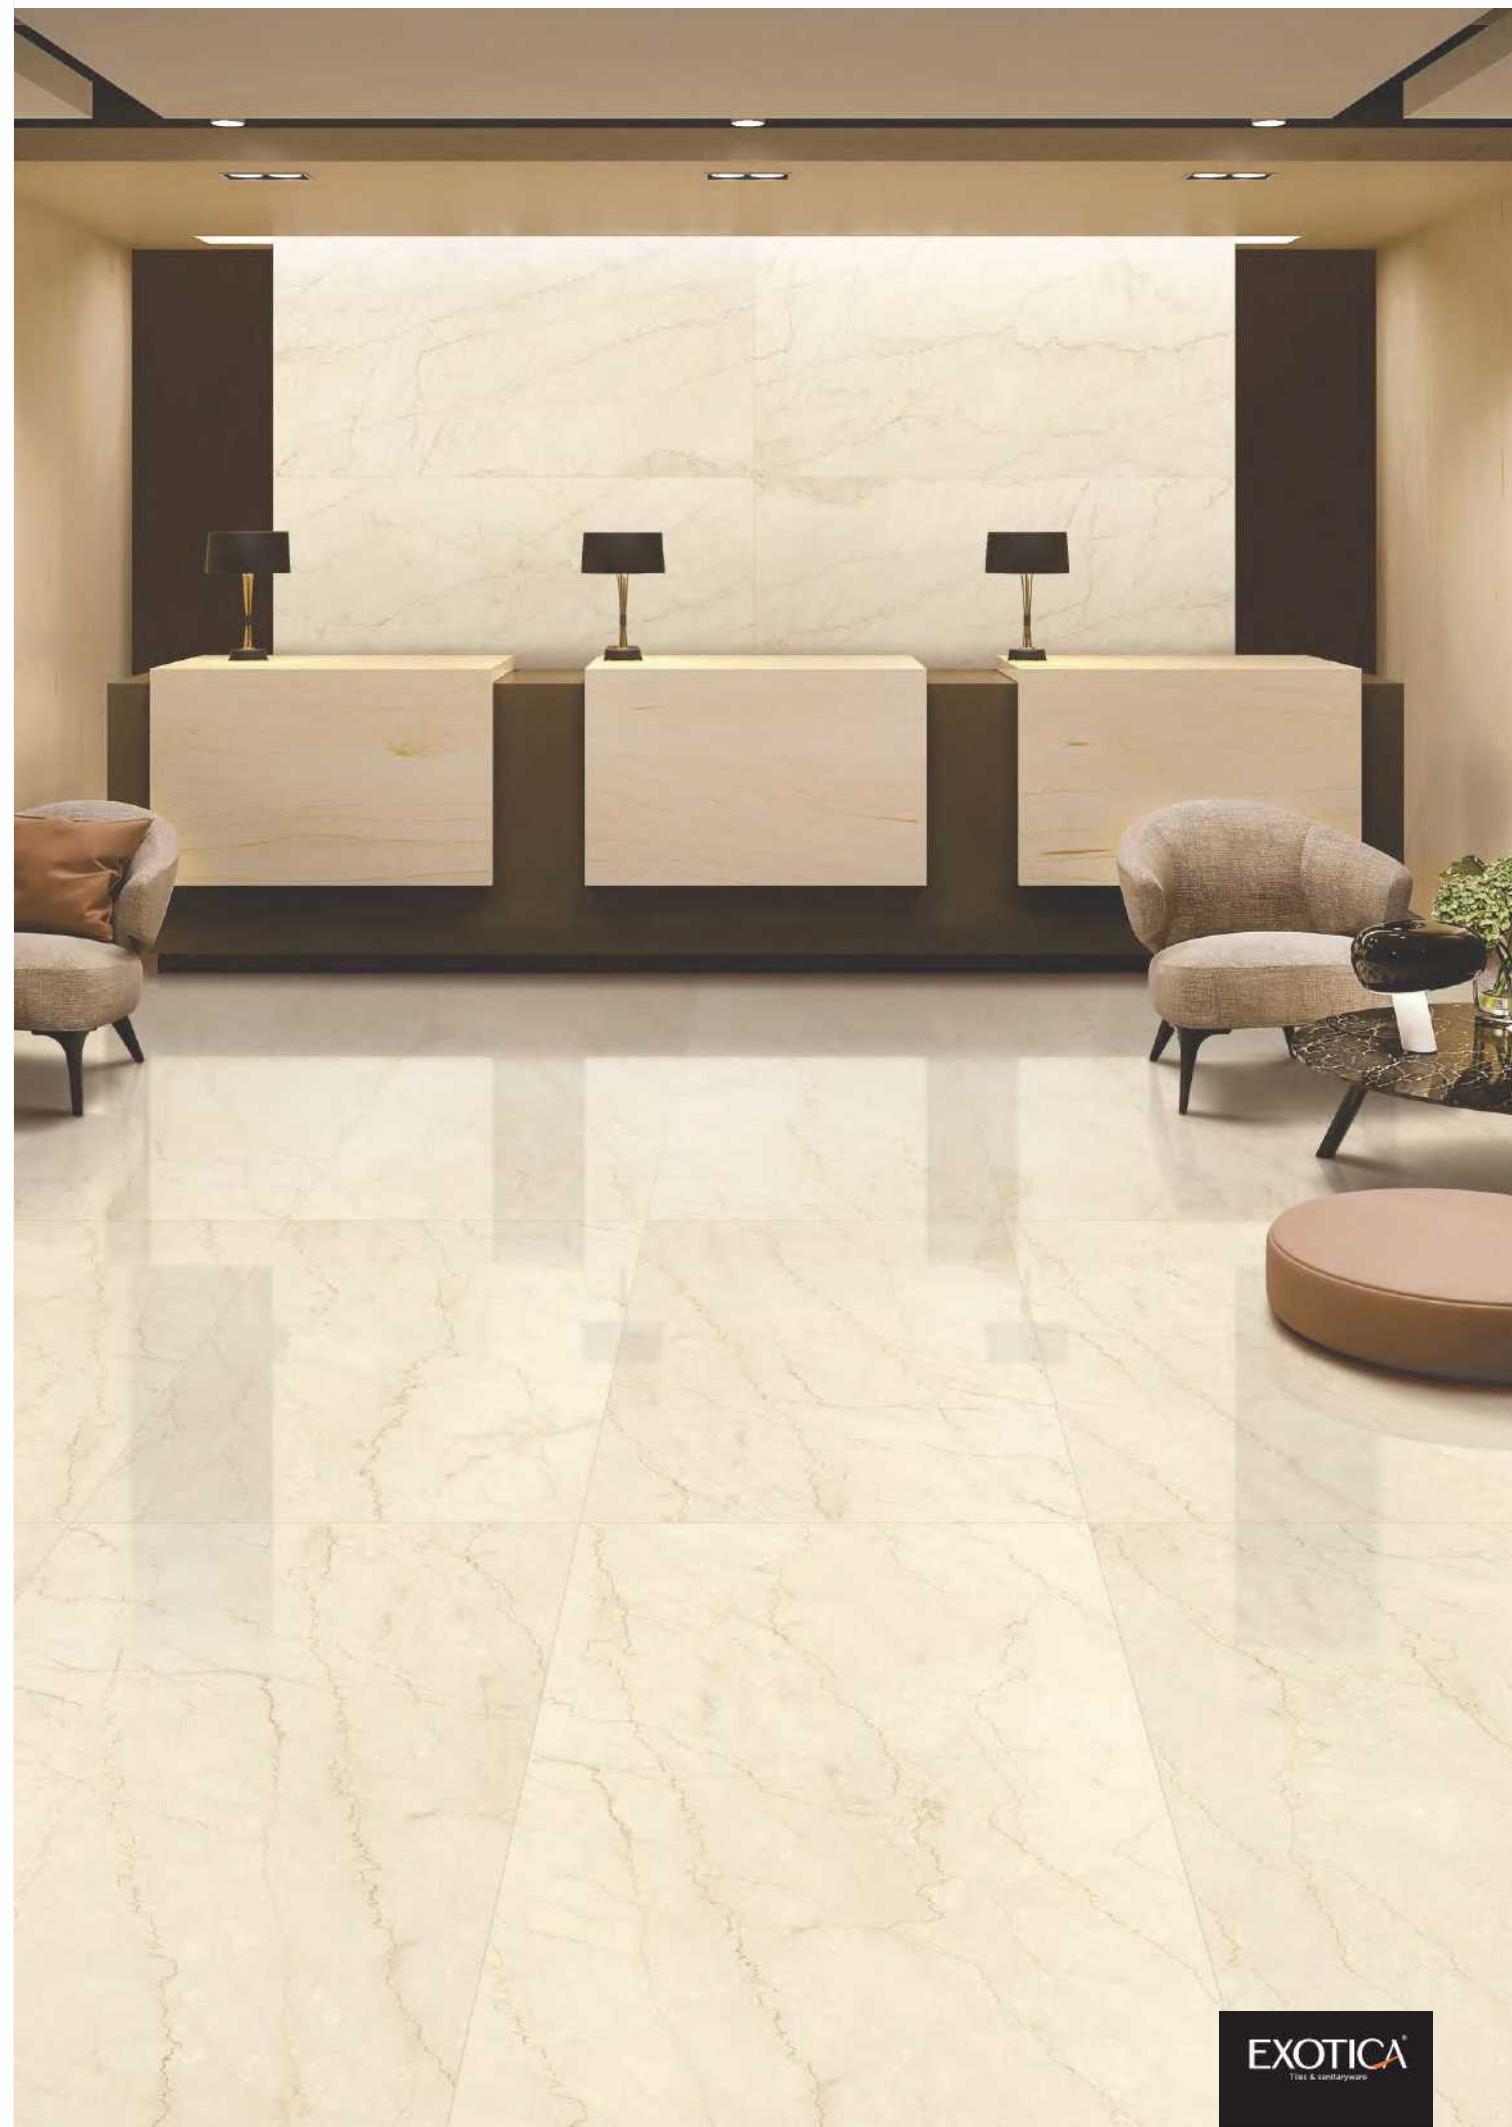

Glossy

Finish

800x1600mm

Colour
Moods

EXOTICA®
Tiles & sanitaryware

Regal Bottochino
Beige

Faces

3

EXOTICA®
Tiles & sanitaryware