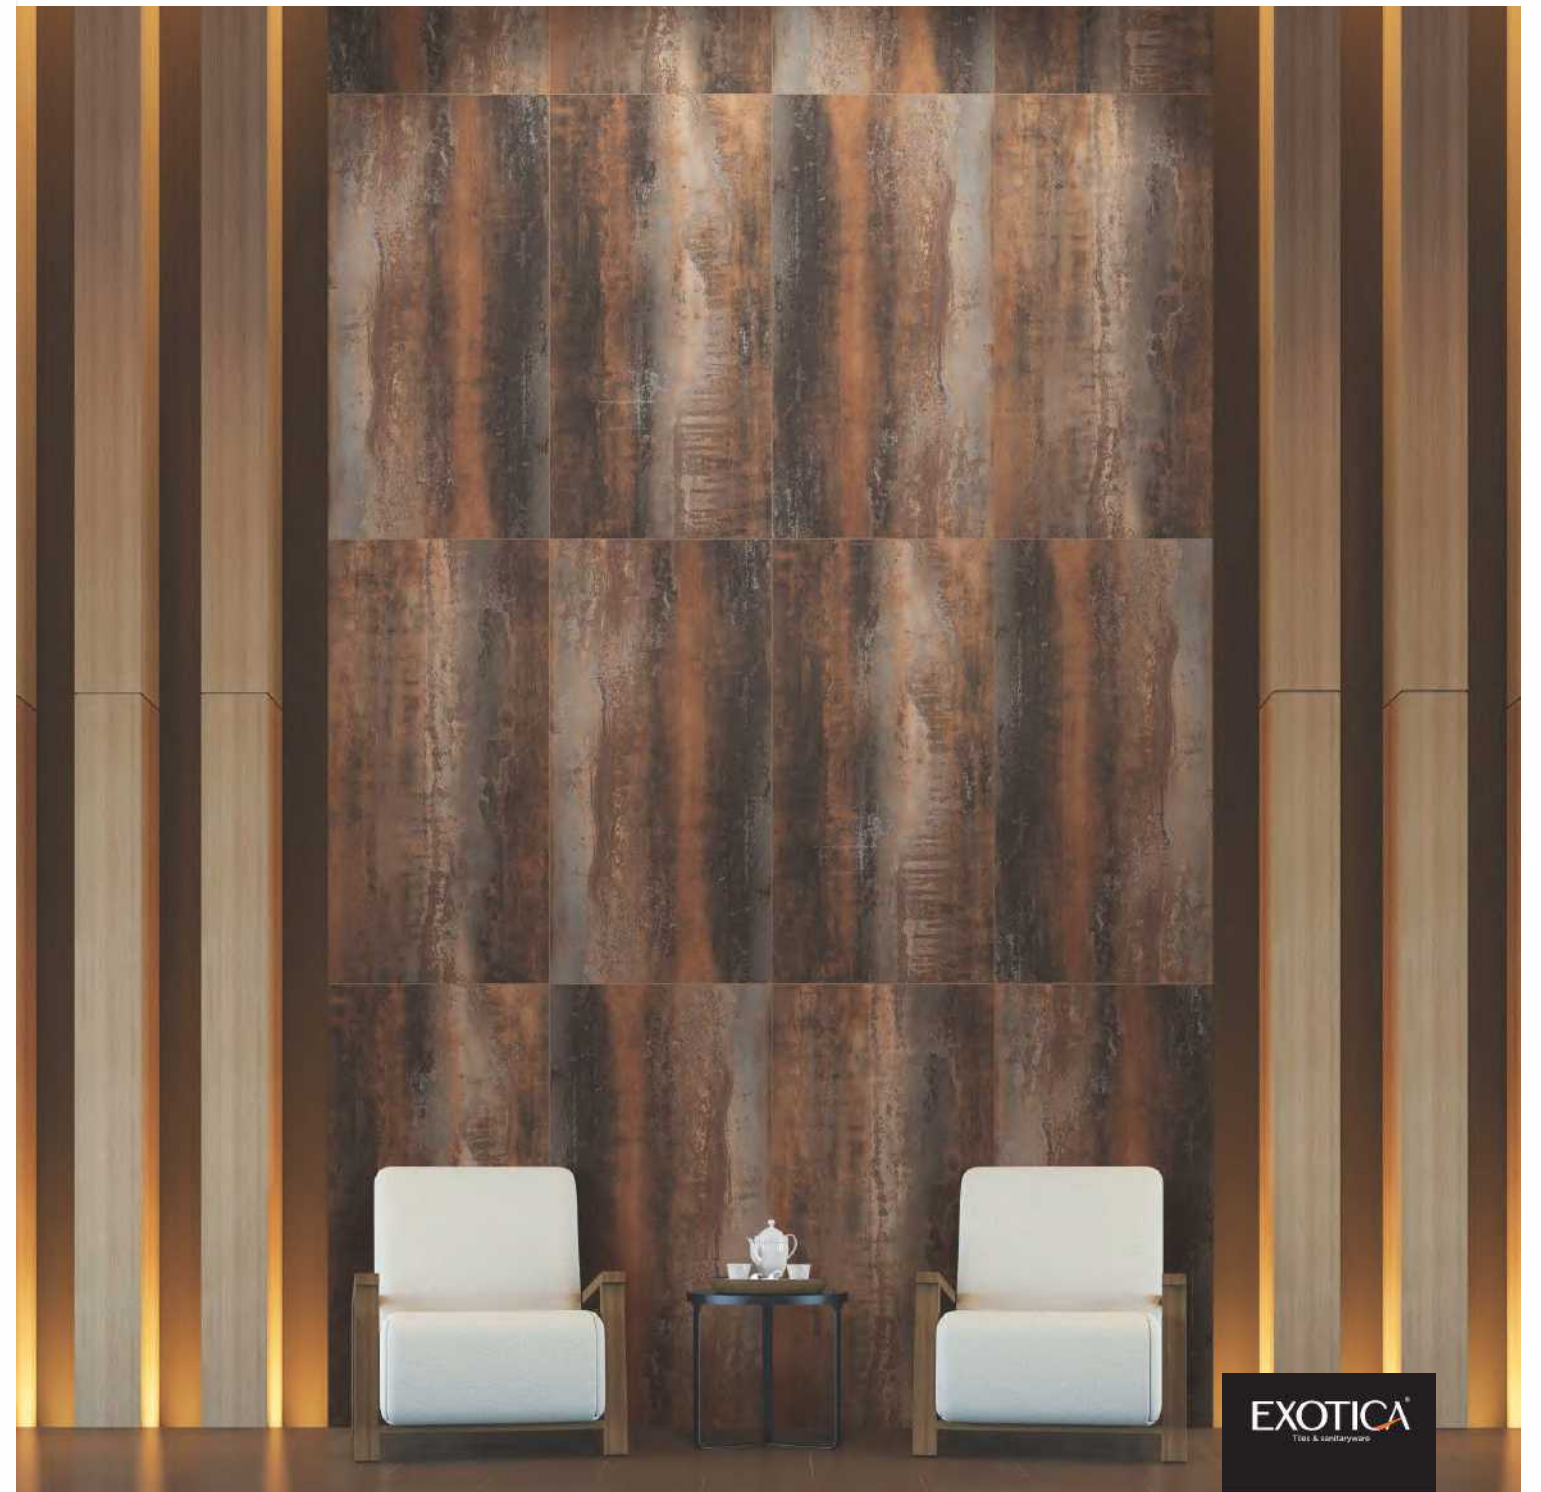

Actual Tile Image

Metallic
Effect

800x1600mm

Colour
Moods

EXOTICA
Tiles & sanitaryware

Regal Chevron
Oxide

Faces

3