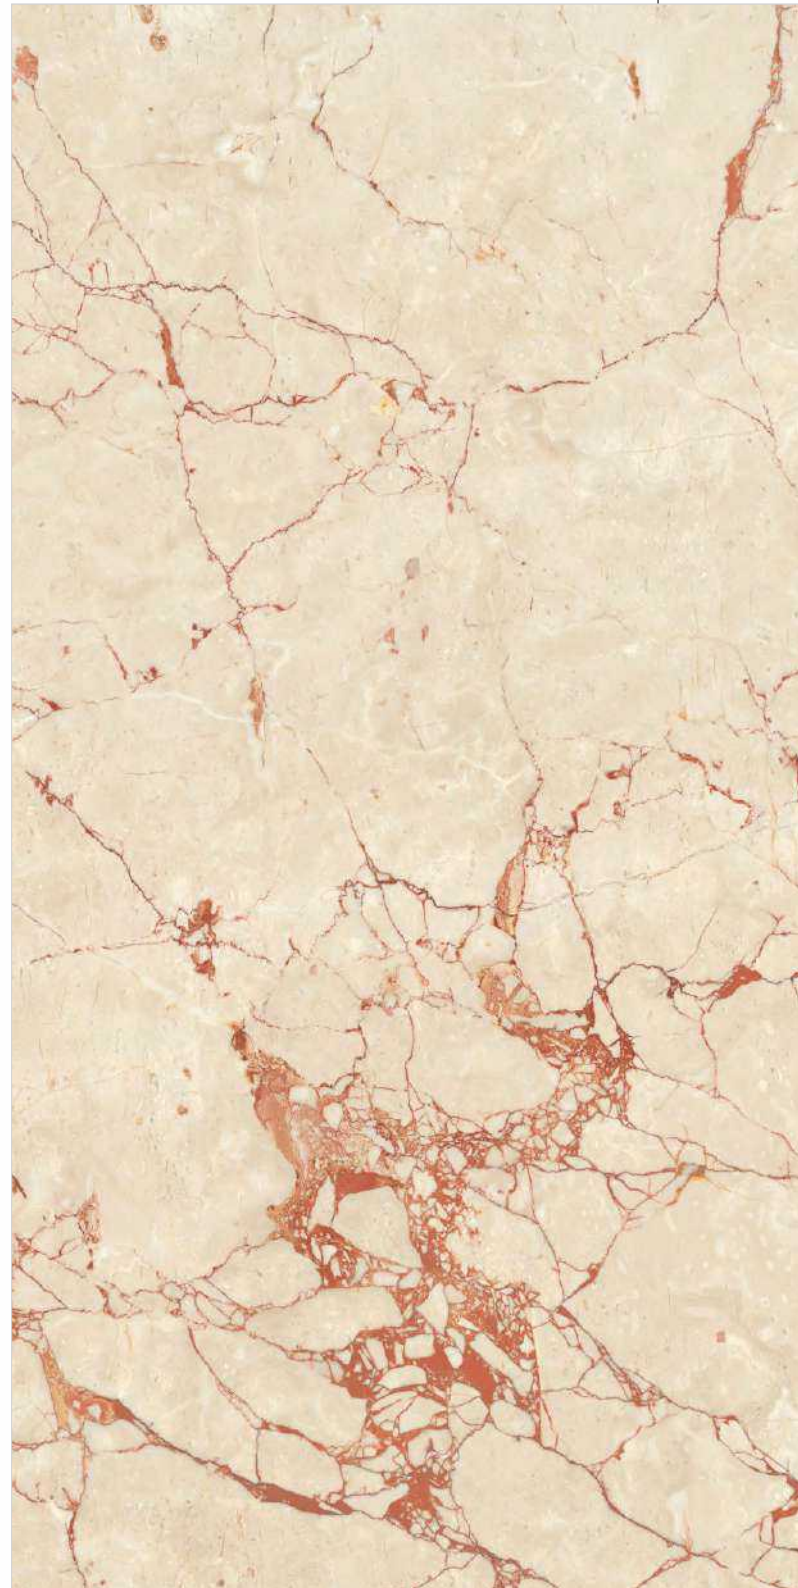

Colour
Moods

EXOTICA
Tiles & sanitaryware

Regal Rosalino Beige

Faces

2

EXOTICA
Tiles & sanitaryware

High Gloss
Finish

800x1600mm