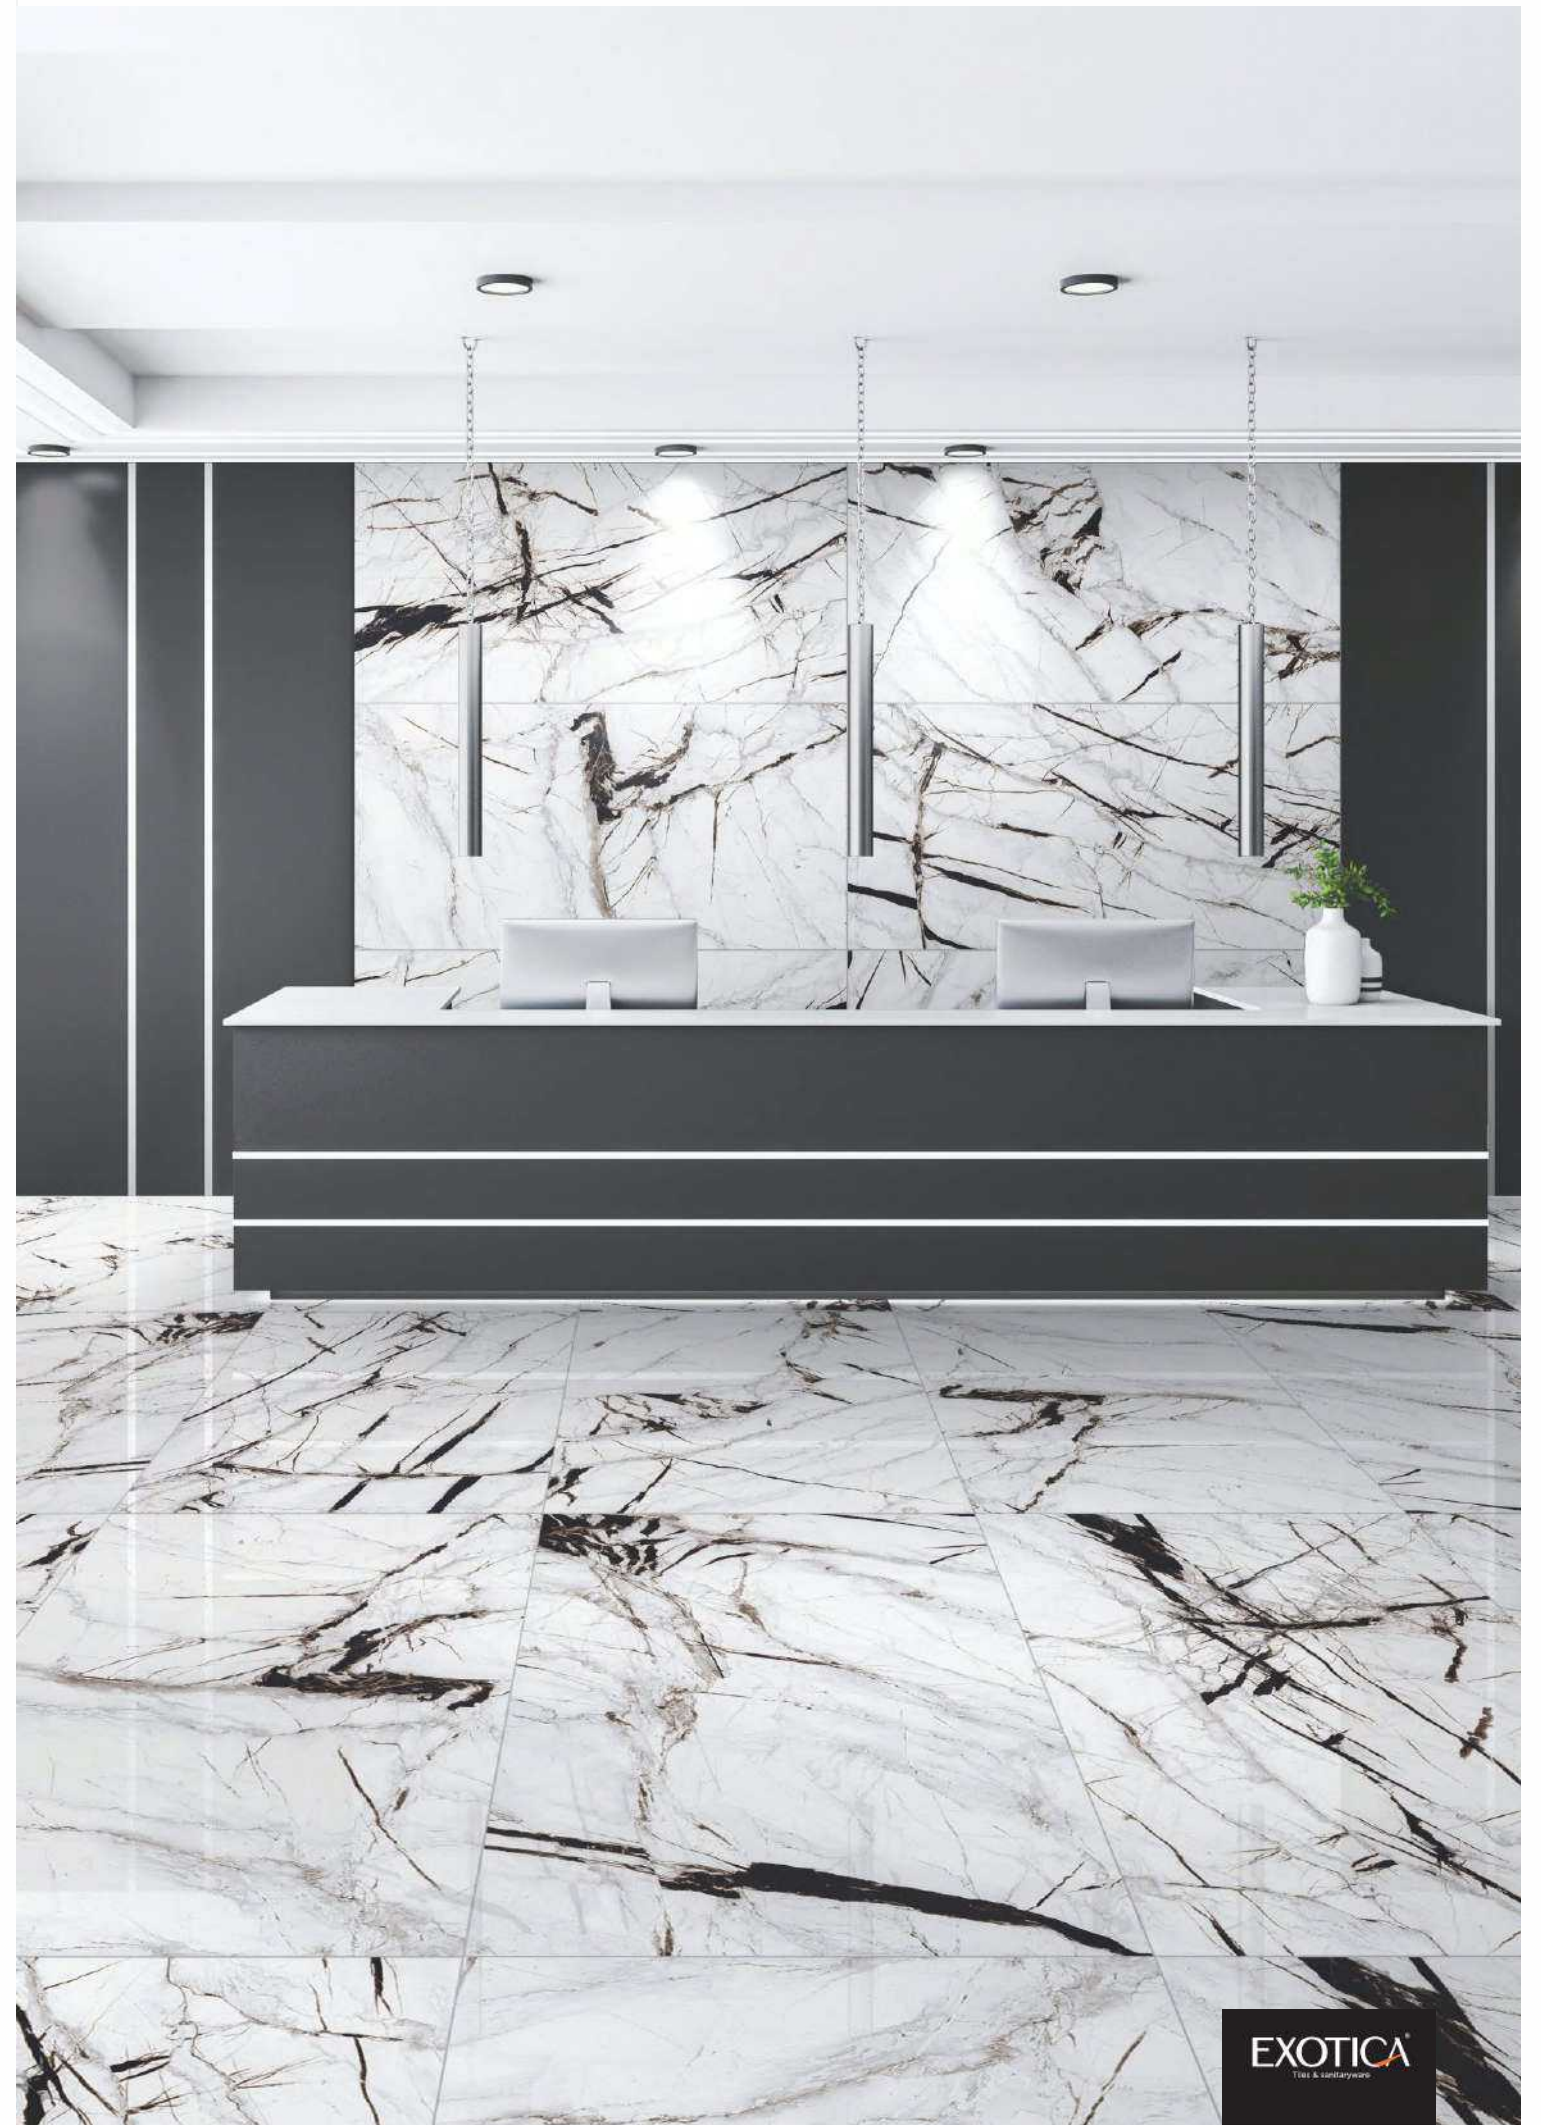

High Gloss
Finish

800x1600mm

Colour
Moods

EXOTICA
Tiles & sanitaryware

Regal Marquina White

Faces

5