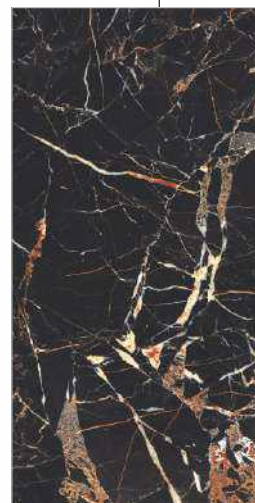

Black High Gloss

Finish

800x1600mm

Colour
Moods

EXOTICA®
Tiles & sanitaryware

Regal Levadia Black

Faces

3

EXOTICA®
Tiles & sanitaryware