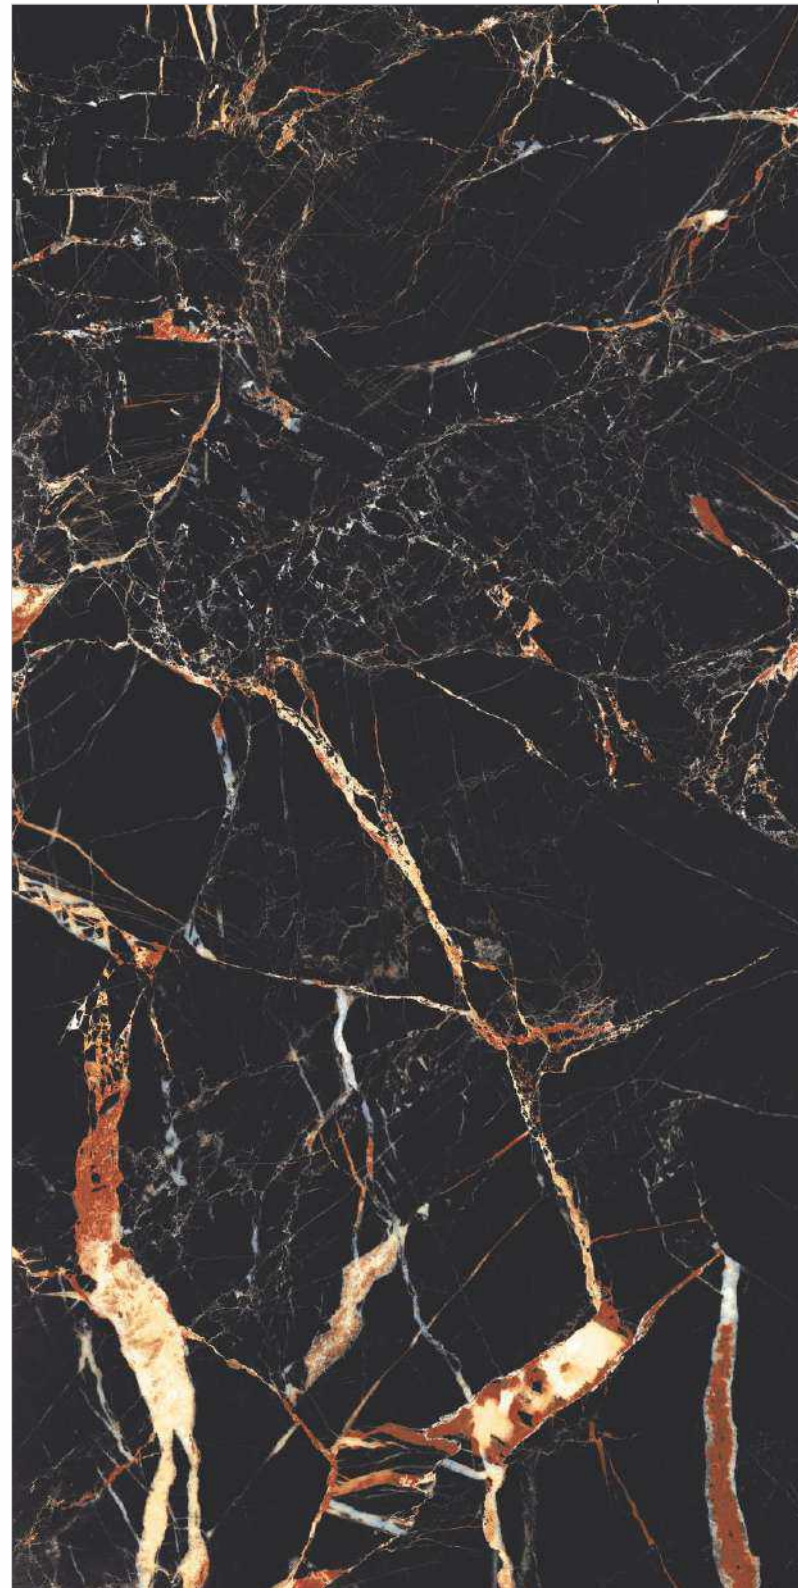

Black High Gloss

Finish

800x1600mm

Colour
Moods

EXOTICA®
Tiles & sanitaryware

Regal Levadia Black

Faces

3

EXOTICA®
Tiles & sanitaryware