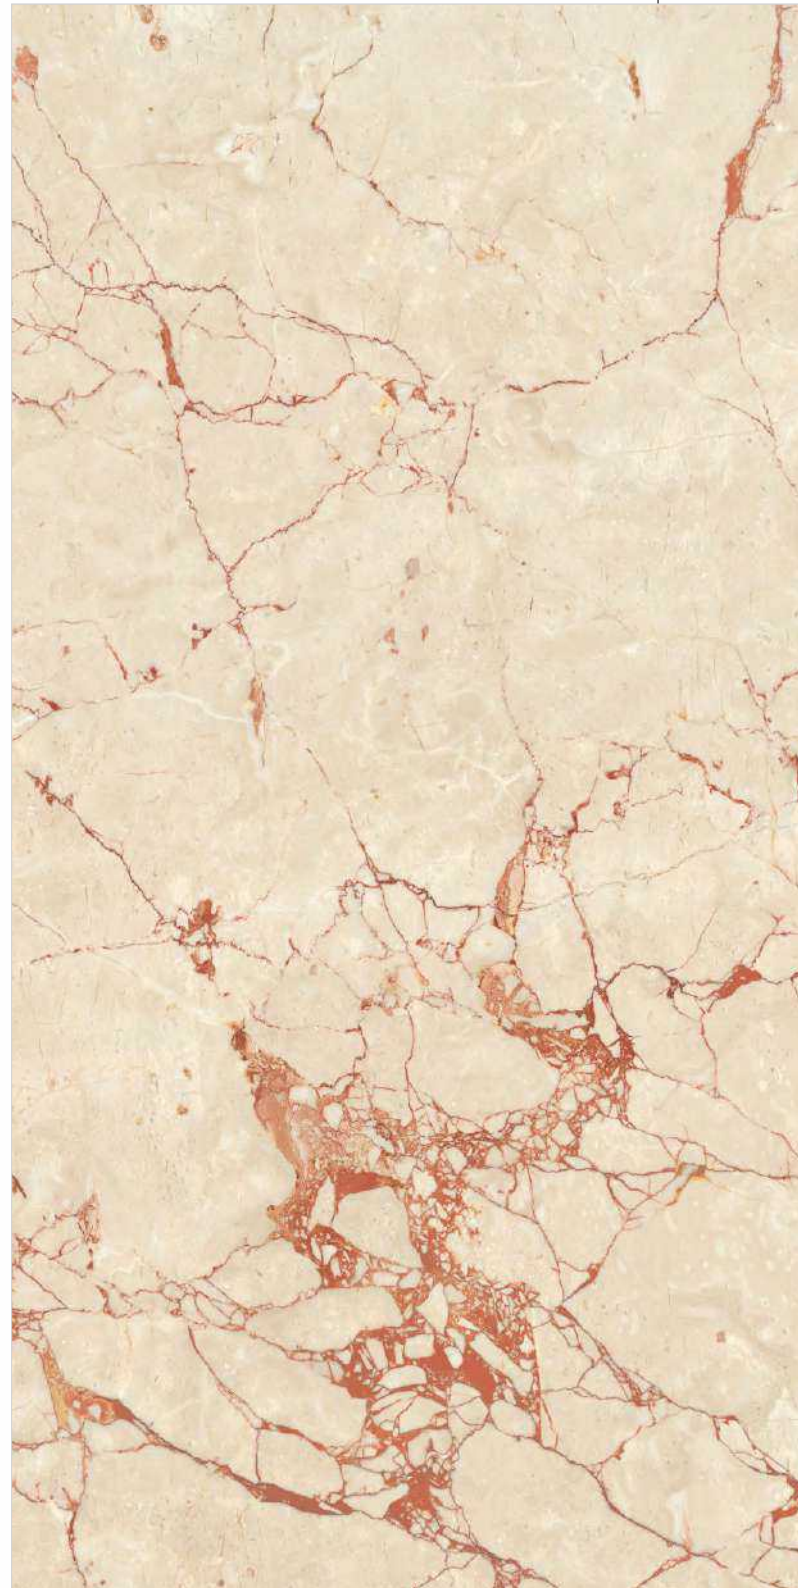

Matt
Finish

800x1600mm

Colour
Moods

EXOTICA
Tiles & sanitaryware

Regal Rosalino Beige

Faces

4

EXOTICA
Tiles & sanitaryware