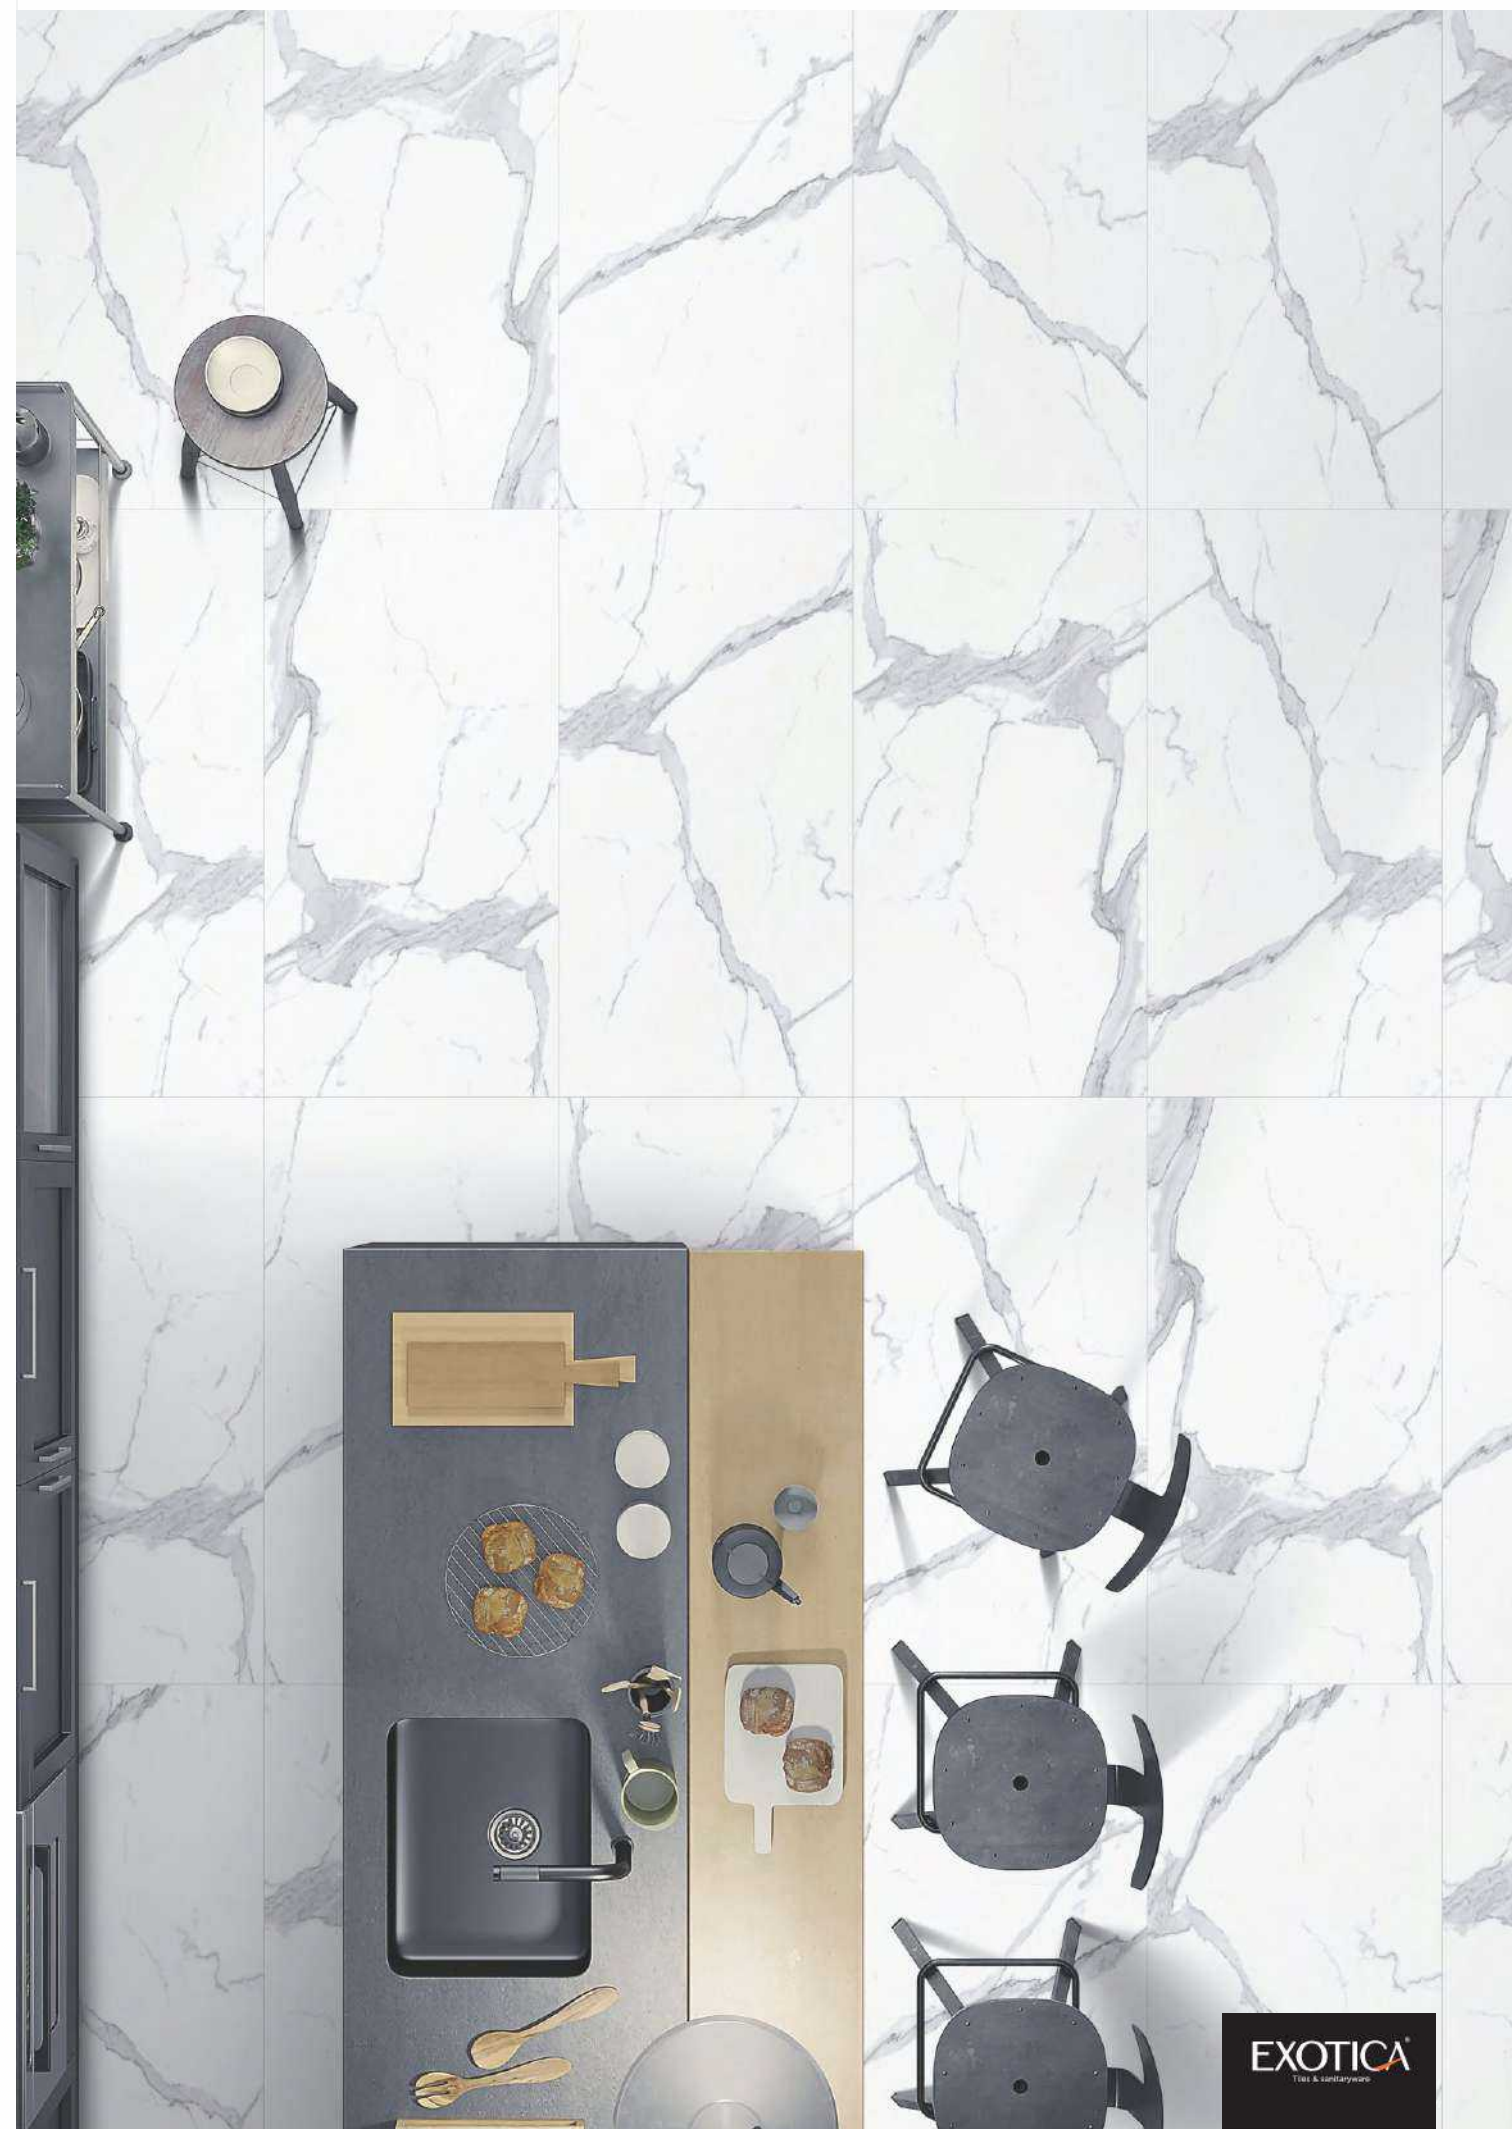

Matt
Finish

800x1600mm

Colour
Moods

EXOTICA
Tiles & sanitaryware

Regal Aspen Satvario

Faces

4