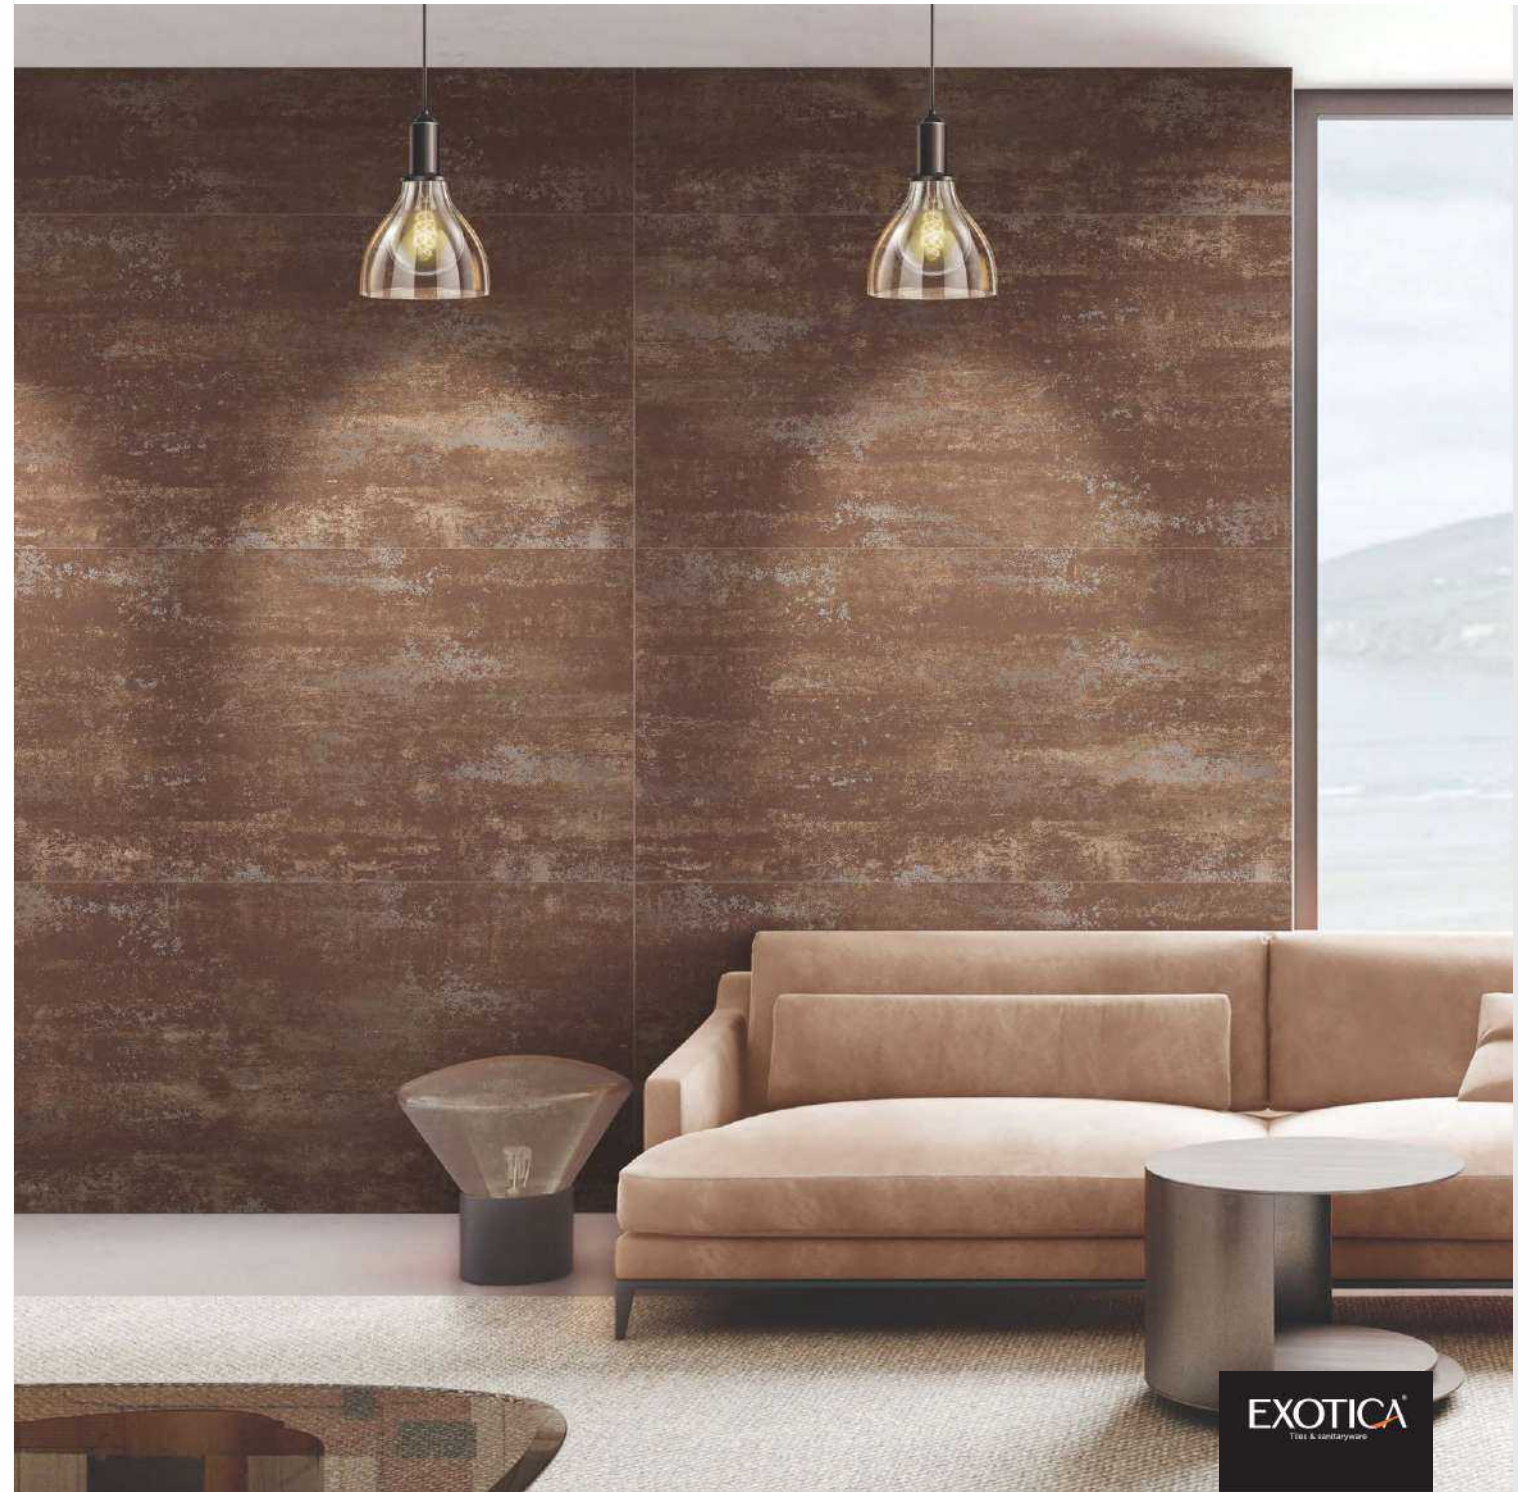

800x1600mm

Colour
Moods

EXOTICA
Tiles & sanitaryware

Regal Concord Copper

Faces

3

EXOTICA
Tiles & sanitaryware

Actual Tile Image