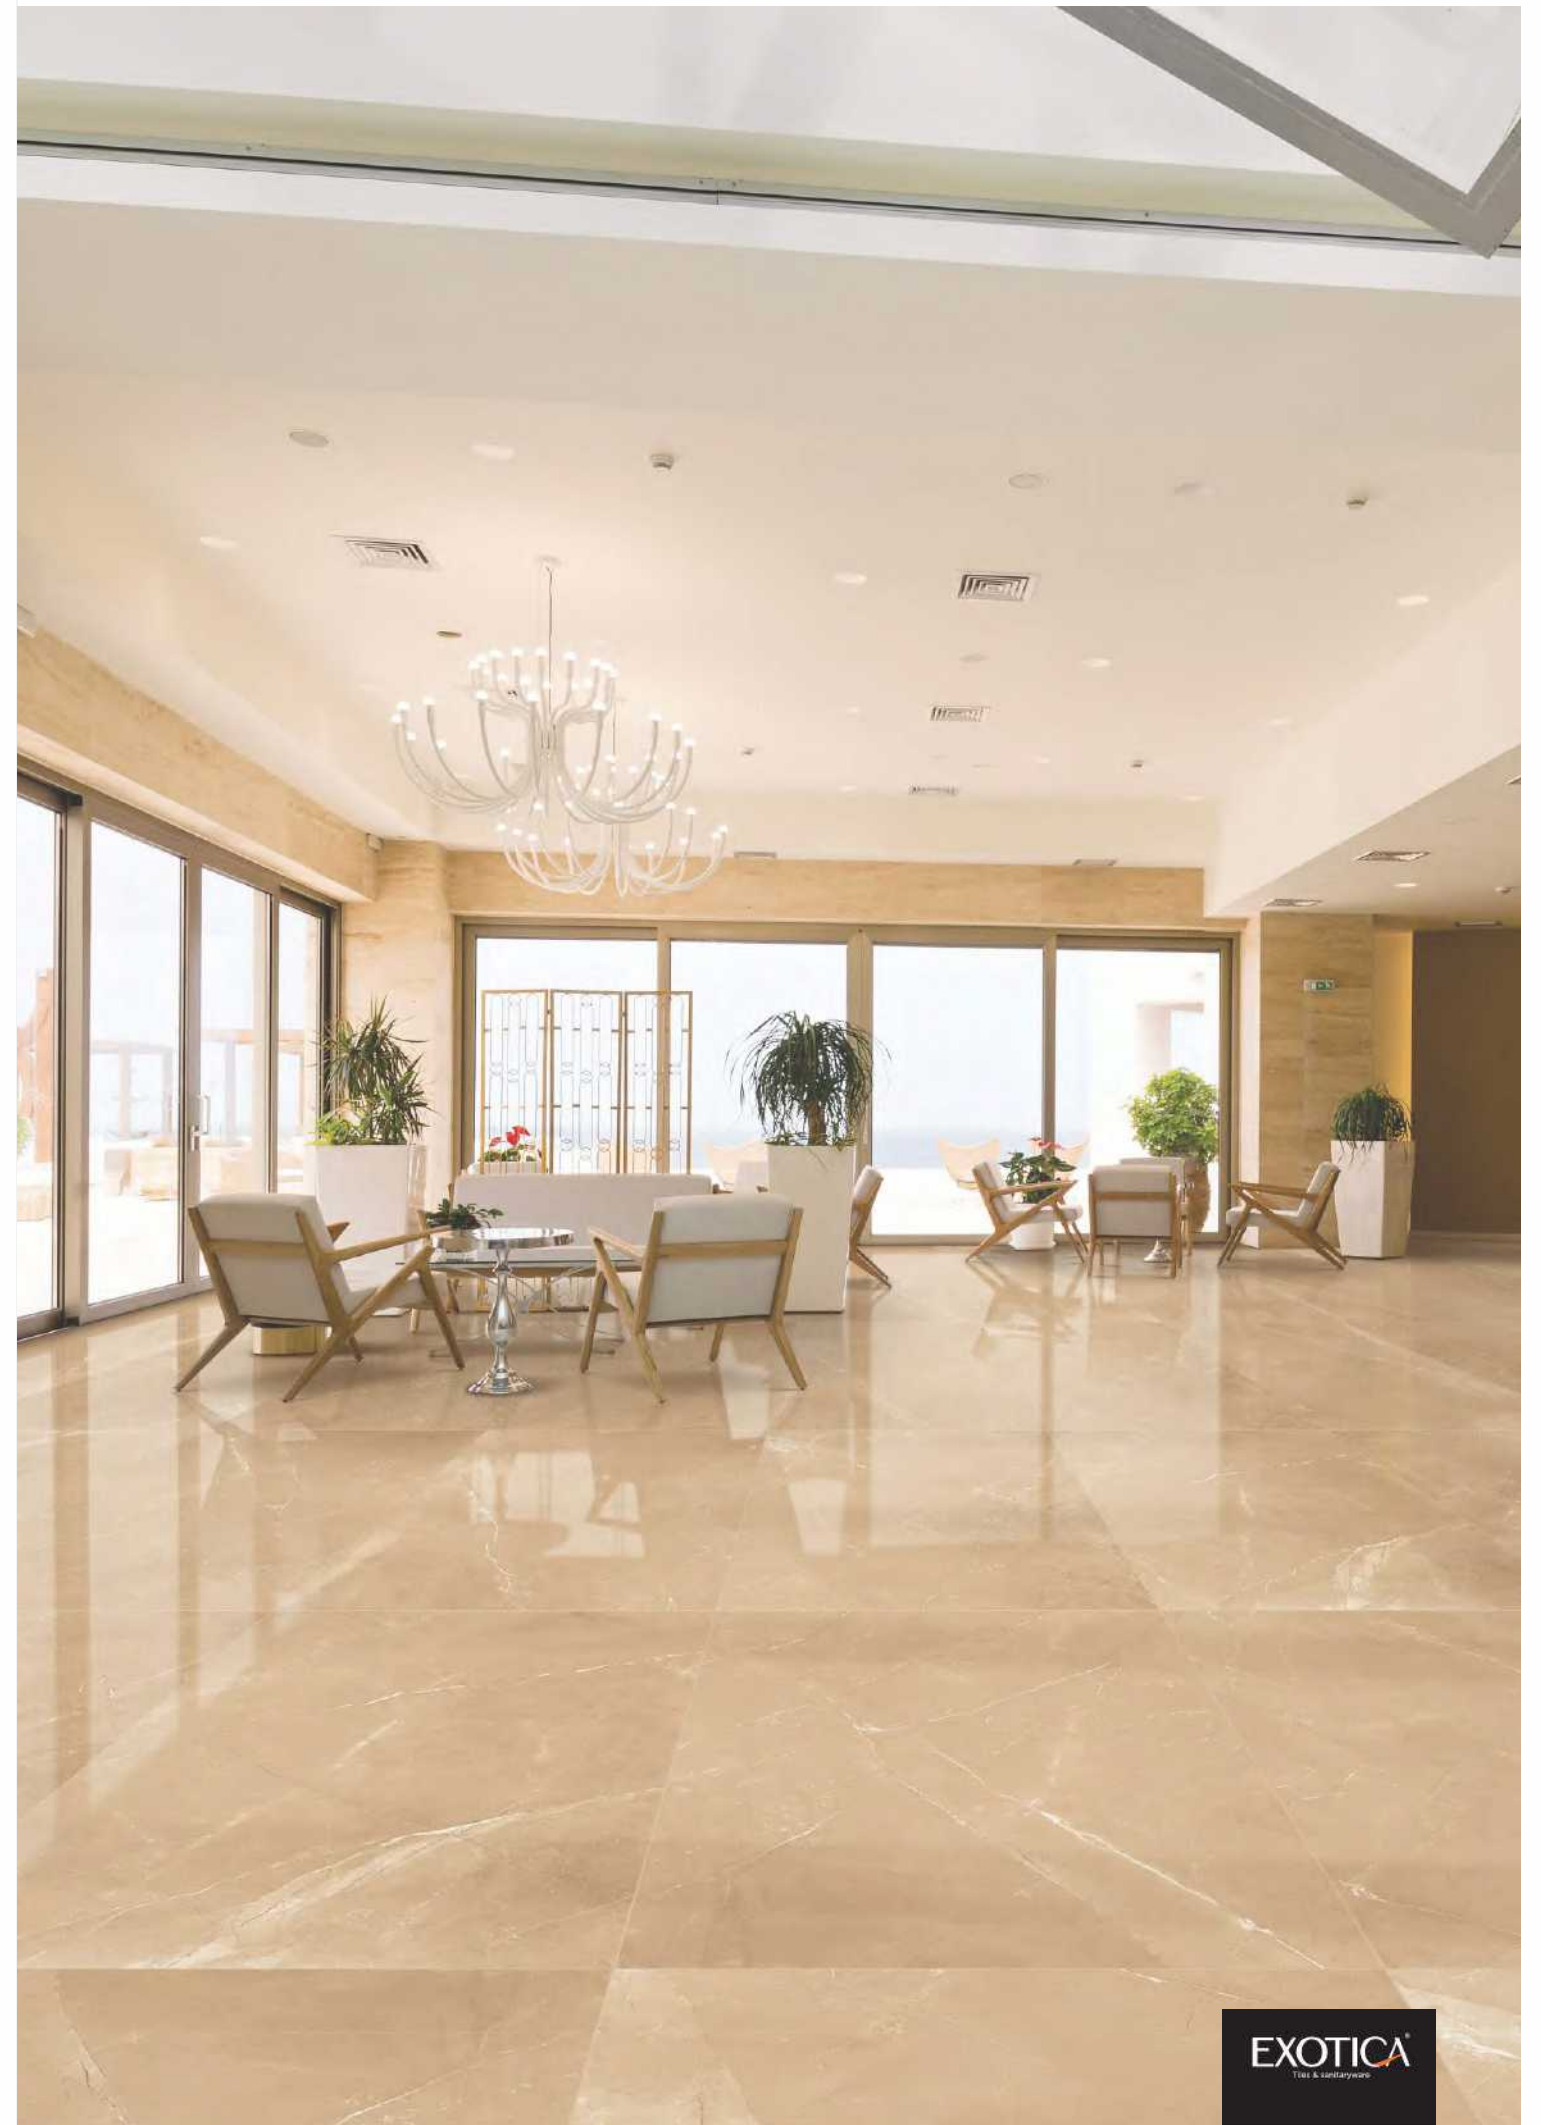

High Gloss
Finish

800x1600mm

Colour
Moods

EXOTICA
Tiles & sanitaryware

Regal Pulpis Gold

Faces

4

EXOTICA
Tiles & sanitaryware