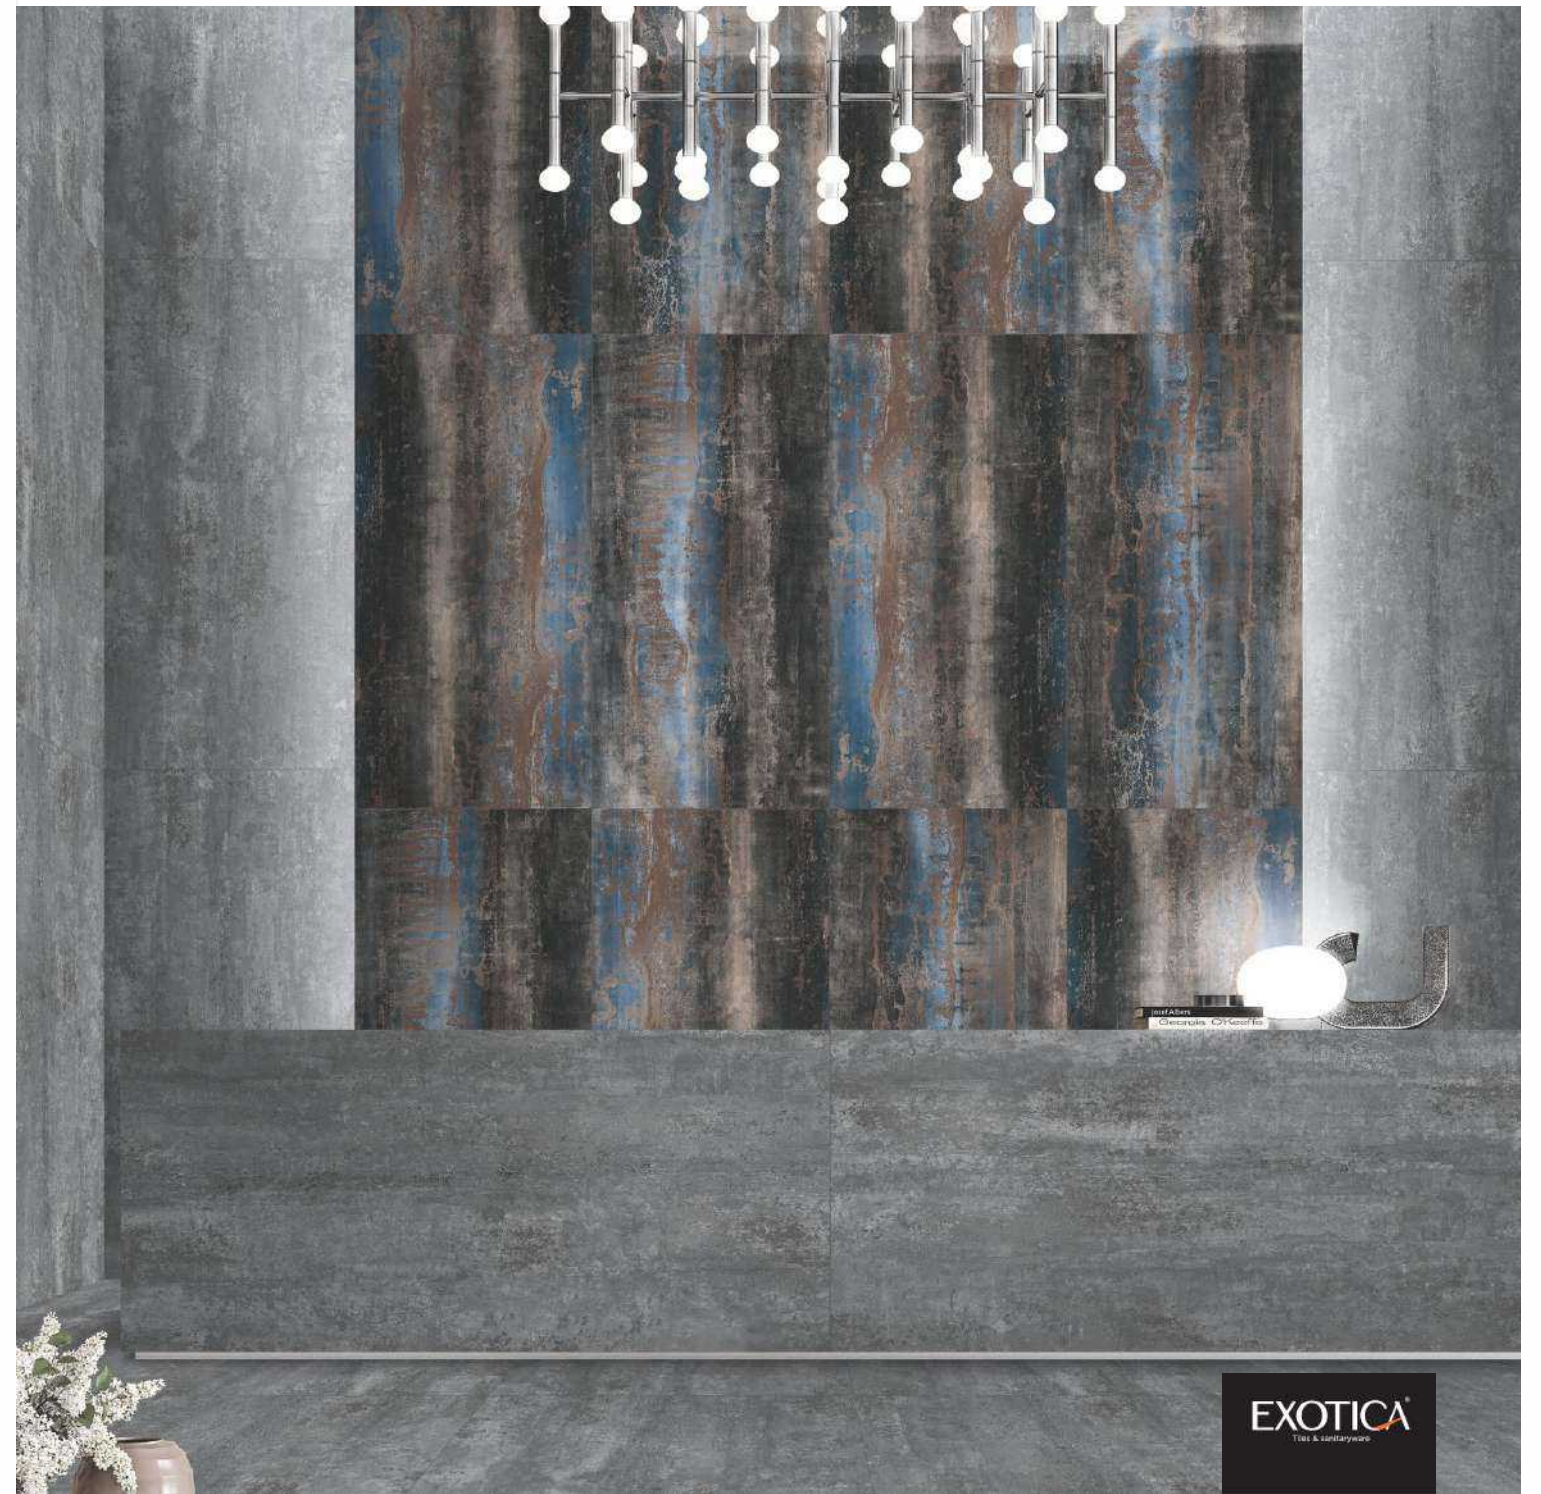

Metallic
Effect

800x1600mm

Colour
Moods

EXOTICA
Tiles & sanitaryware

Regal Chevron
Sapphire

Faces

3