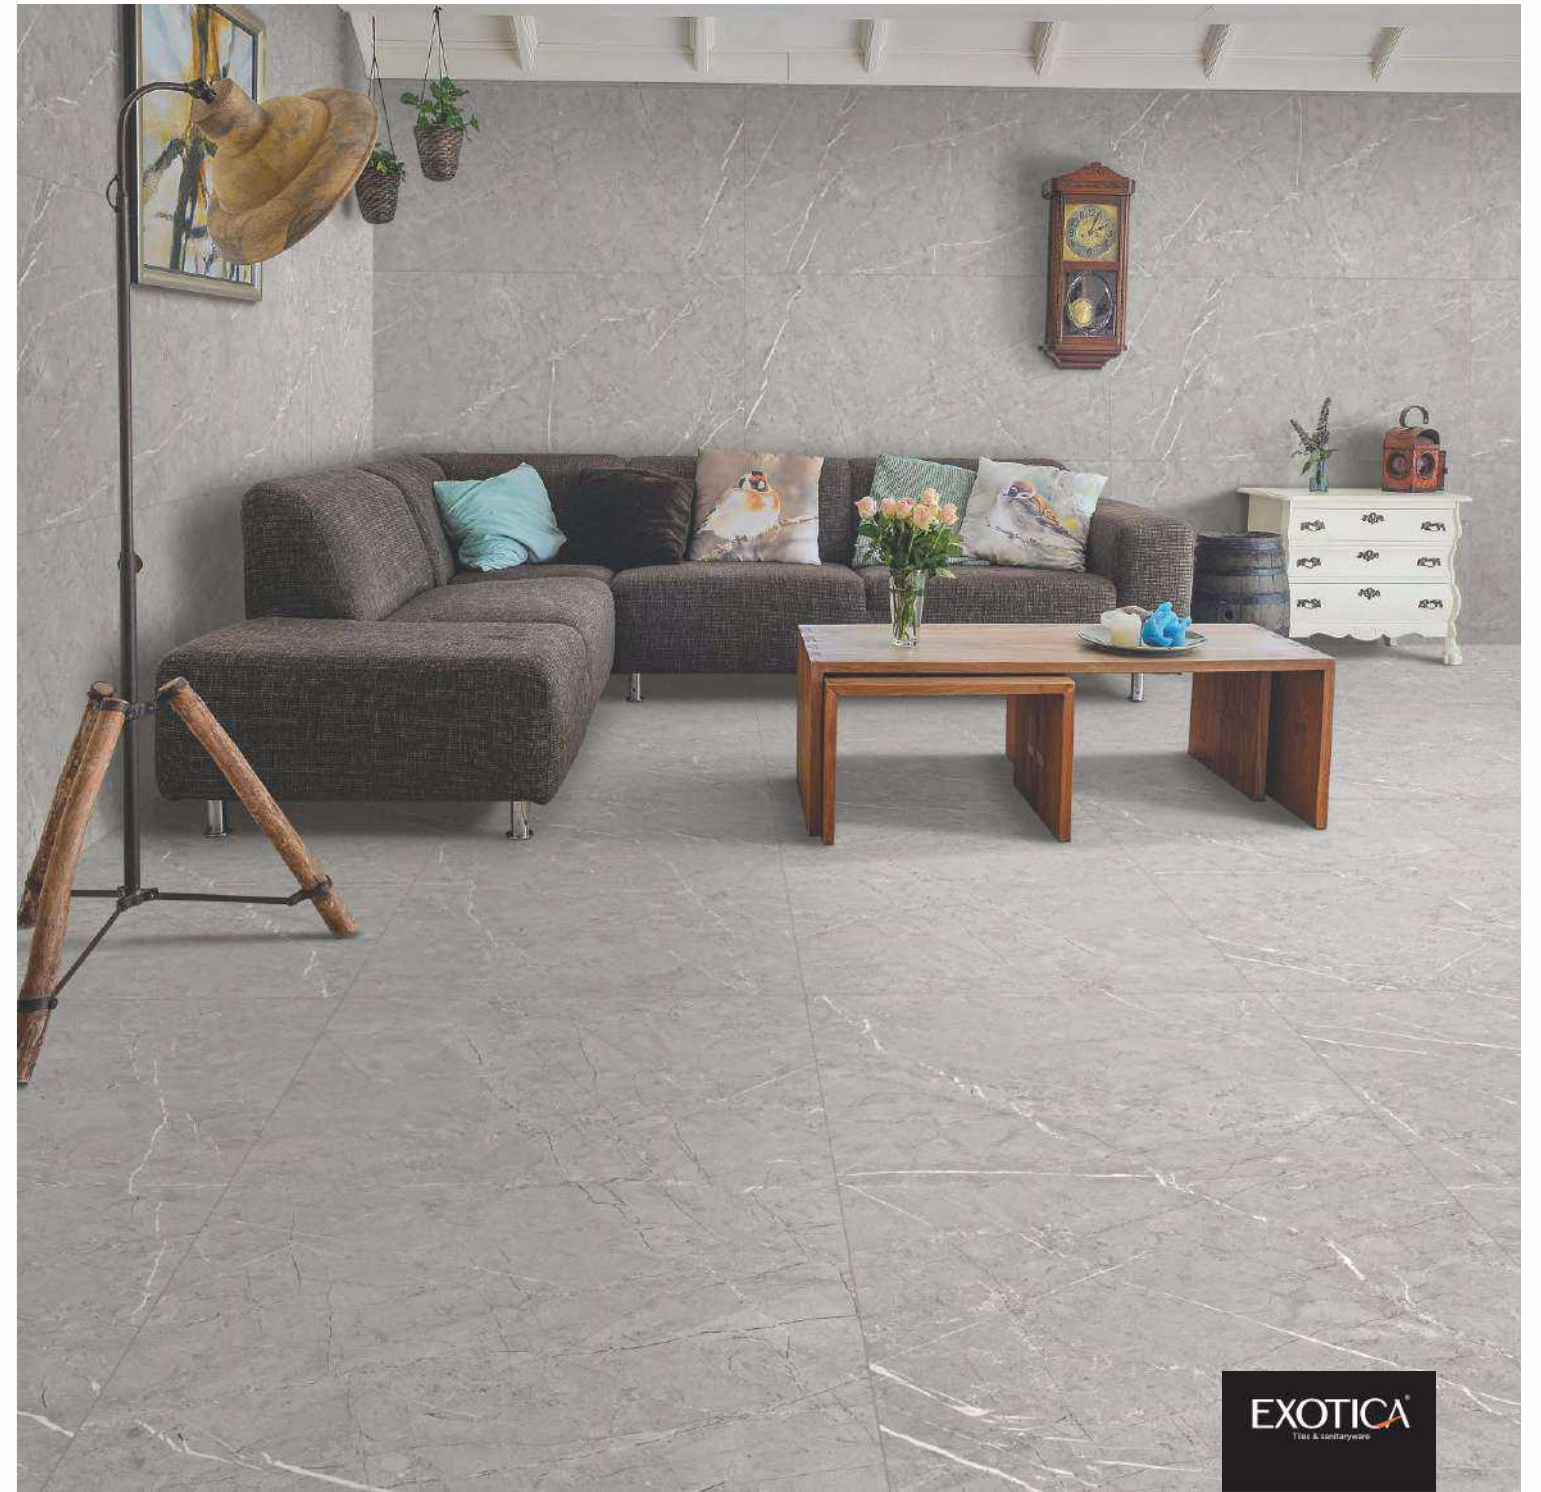

Carving
Finish

800x1600mm

Colour
Moods

EXOTICA
Tiles & sanitaryware

Regal Artistic Grey

Faces

3

EXOTICA
Tiles & sanitaryware