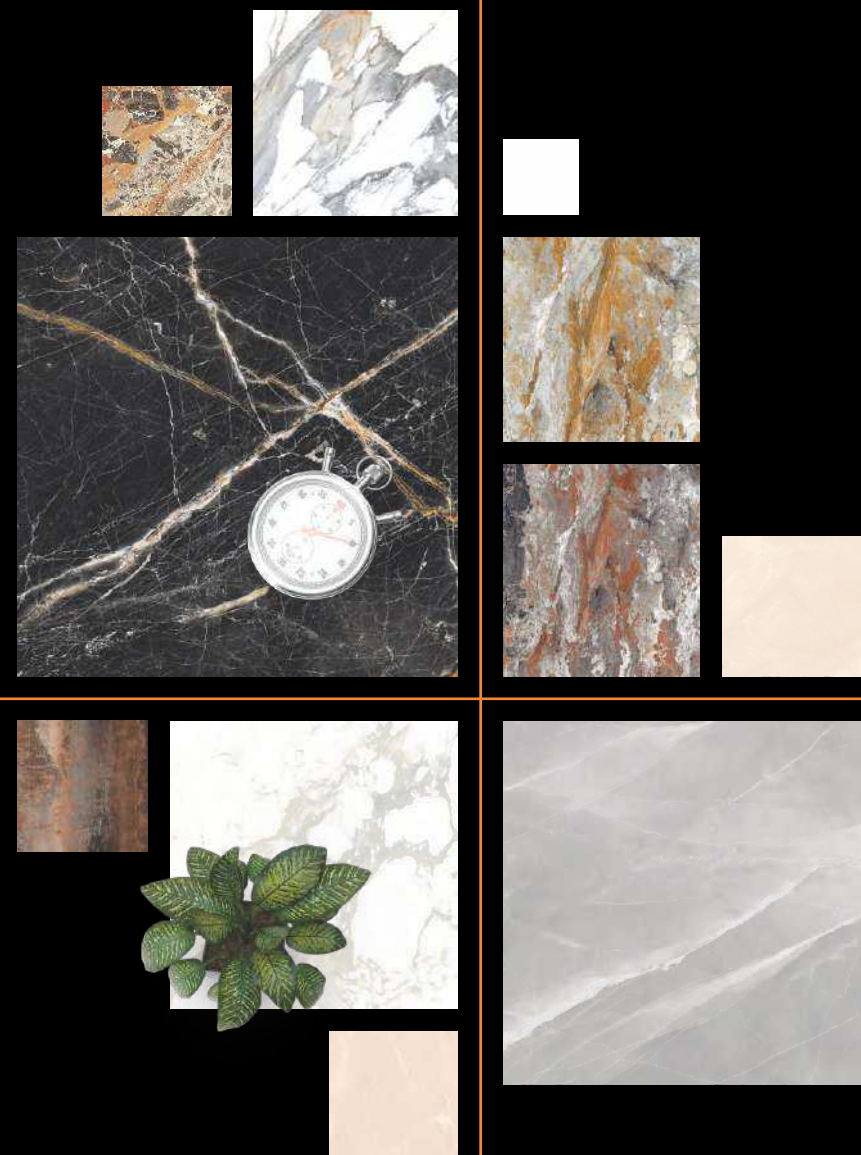

Versatile Finishes

- High gloss
- Black High Gloss
- Glossy
- Carving
- Rustic
- Rustic With Glossy Ink
- Prismatic
- Metallic
- Matt

Collection